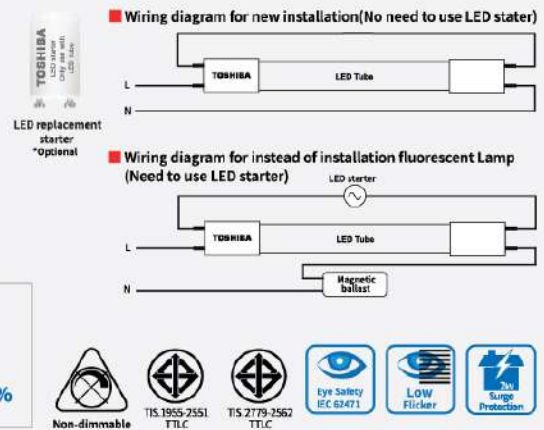

DIMENSION follow IEC 60081

EQUIVALENT

ENERGY SAVING

Product code	Voltage (Vac)	Rated Wattage (W)	Luminous Flux (lm)	Color Temperature	Efficacy (lm/W)	Color Rendering Index (Ra)	Power Factor	THDi	Beam Angle	Lifespan (Hrs.)
RLDL82C0730G1TH8	220-240Vac	7	1330	3000K	190	80	≥0.95	≤10%	160°	70,000
RLDL82C0740G1TH8	220-240Vac	7	1400	4000K	200	80	≥0.95	≤10%	160°	70,000
RLDL82C0765G1TH8	220-240Vac	7	1400	6500K	200	80	≥0.95	≤10%	160°	70,000
RLDL84C1130G1TH8	220-240Vac	11	2090	3000K	190	80	≥0.95	≤10%	160°	70,000
RLDL84C1140G1TH8	220-240Vac	11	2200	4000K	200	80	≥0.95	≤10%	160°	70,000
RLDL84C1165G1TH8	220-240Vac	11	2200	6500K	200	80	≥0.95	≤10%	160°	70,000
RLDL84C1330G1TH8	220-240Vac	13	2470	3000K	190	80	≥0.95	≤10%	160°	70,000
RLDL84C1340G1TH8	220-240Vac	13	2600	4000K	200	80	≥0.95	≤10%	160°	70,000
RLDL84C1365G1TH8	220-240Vac	13	2600	6500K	200	80	≥0.95	≤10%	160°	70,000
RLDL84C1630G1TH8	220-240Vac	16	3040	3000K	190	80	≥0.95	≤10%	160°	70,000
RLDL84C1640G1TH8	220-240Vac	16	3200	4000K	200	80	≥0.95	≤10%	160°	70,000
RLDL84C1665G1TH8	220-240Vac	16	3200	6500K	200	80	≥0.95	≤10%	160°	70,000
RLDL84C2030G1TH8	220-240Vac	20	3800	3000K	190	80	≥0.95	≤10%	160°	70,000
RLDL84C2040G1TH8	220-240Vac	20	4000	4000K	200	80	≥0.95	≤10%	160°	70,000
RLDL84C2065G1TH8	220-240Vac	20	4000	6500K	200	80	≥0.95	≤10%	160°	70,000

Operation temperature : -20°C to 40°C