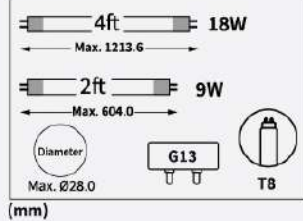

DIMENSION follow IEC 60081