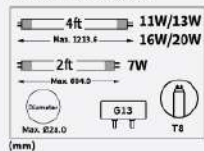

DIMENSION follow IEC G90B1: