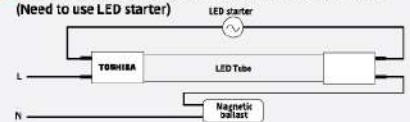

LED Tube T8 Gen 7

Toshiba LED Tube lets you perfectly light up wide range of the applications such as office, factory and public space. It will ensure bright light and a low energy consumption as well as long life. It is now available from 1,120 to 3,750lm in 2ft and 4ft.