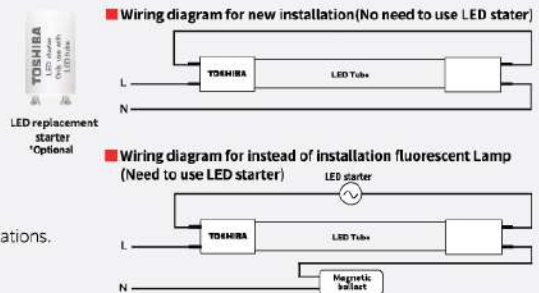

IEC standard

IEC 62776 : Double-capped LED lamps designed to retrofit linear fluorescent lamps. – Safety specifications.
IEC 62471 : Photobiological safety