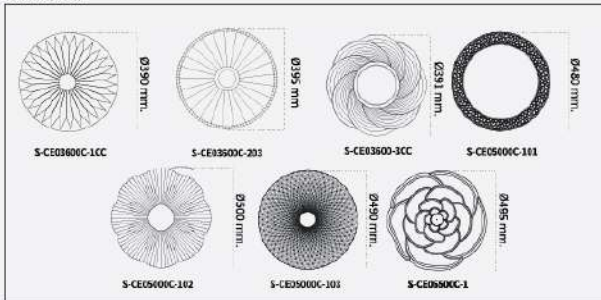

Daylight Warm White Cool White

DIMENSION

(mm)

ENERGY SAVING

Non-Dimmable

TIS 1055-2551
TTLC

Surge Protection
1kW

Product code	Voltage (Vac)	Rated Wattage (W)	Luminous Flux (lm)	Efficacy (lm/W)	Color Temperature	Color Rendering Index (Ra)	Power Factor	Beam Angle	Lifespan (Hrs.)
S-CE03600C-1CC	185-265	36	3060	85	3000K/4000K/6500K	80	≥0.5	120°	20,000
S-CE03600C-203	185-265	36	3060	85	3000K/4000K/6500K	80	≥0.5	120°	20,000
S-CE03600-3CC	220-240	36	3060	85	3000K/4000K/6500K	80	≥0.5	120°	20,000
S-CE05000C-101	220-240	50	4000	80	3000K/4000K/6500K	80	≥0.5	120°	15,000
S-CE05000C-102	220-240	50	4750	95	3000K/4000K/6500K	80	≥0.5	120°	15,000
S-CE05000C-103	220-240	50	4750	95	3000K/4000K/6500K	80	≥0.5	120°	15,000
S-CE05500C-1	220-240	55	4950	90	3000K/4000K/6500K	80	≥0.5	120°	15,000

Operation temperature : -15°C to 40°C