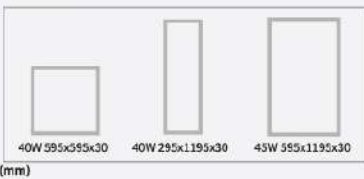

DIMENSION

EQUIVALENT

ENERGY SAVING

Product code	Voltage (V)	Rated Wattage (W)	Luminous Flux (lm)	Efficacy (lm/W)	Color Temperature	Color Rendering Index (Ra)	Power Factor	Beam Angle	Hole size (mm.)	Lifespan (Hrs.)
S-PN04040C-1S(P)	220-240	40	4000	100	4000K	80	≥0.9	120°	575x575	30,000
S-PN04065C-1S(P)	220-240	40	4000	100	6500K	80	≥0.9	120°	575x575	30,000
S-PN04040C-1R(P)	220-240	40	4000	100	4000K	80	≥0.9	120°	275x1175	30,000
S-PN04065C-1R(P)	220-240	40	4000	100	6500K	80	≥0.9	120°	275x1175	30,000
S-PN04565C-1R(P)	220-240	45	5000	111	6500K	80	≥0.9	120°	575x1175	30,000