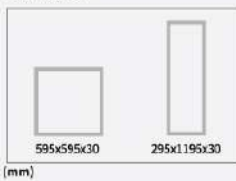

30x120 cm

60x60 cm

Can be installed in 3 options

- Recessed mounting installation
- T-Bar mounting installation
- Surface mounting installation

DIMENSION

EQUIVALENT

ENERGY SAVING

Product code	Voltage (V)	Rated Wattage (W)	Luminous Flux (lm)	Efficacy (lm/W)	Color Temperature	Color Rendering Index (Ra)	Power Factor	Beam Angle	Hole size (mm.)	Lifespan (Hrs.)
S-PNR04065C-1S	220-240	40	5400	135	6500K	80	≥0.5	120°	575x575	30,000
S-PNR04065C-1R	220-240	40	5400	135	6500K	80	≥0.5	120°	275x1175	30,000