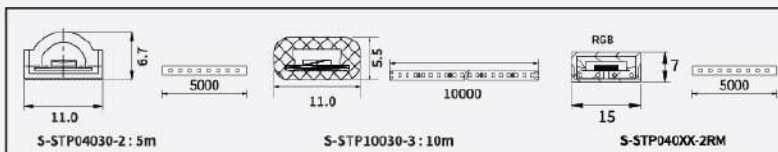

DIMENSION

(mm)

Product code	Voltage (V)	Rated Wattage (W)	Luminous Flux (lm)	Color Temperature	Power Factor	Length	Beam Angle	Lifespan (Hrs.)
S-STP04030-2	220-240V	40	2200	3000K	≥0.9	5m	120°	25,000
S-STP10030-3	220-240V	100	8000	3000K	≥0.9	10m	180°	25,000
S-STP040XX-2RM	220-240V	40	-	RGB Color	≥0.9	5m	120°	25,000

Operation temperature : -20°C to 40°C