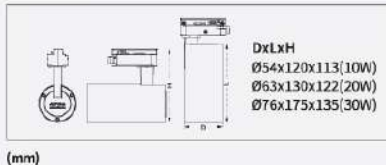

Track Light
3 Colour in 1 Lamp

LED Track Light

S-TRL10004-1(WH) S-TRL10004-1(BK) S-TRL20004-1(WH) S-TRL20004-1(BK) S-TRL30004-1(WH) S-TRL30004-1(BK)

LED Track Light 3-Color-in-1 Lamp with a body switch adjust effortlessly between Warm White, Cool White and Daylight to suitable any ambient or setting with 36° beam angle for focused illumination. Designed with durable aluminum housing in stylish black and white, it features advanced COB chip technology that provides high brightness, uniform light distribution, and energy efficiency. Ideal for spot and large-area lighting enhances any interior or decorative setting with smooth, consistent light quality making it perfect for residential or commercial spaces.

3 แสงในหลอดเดียว

DIMENSION

EQUIVALENT

ENERGY SAVING

Product code	Body Color	Voltage (Vac)	Rated Wattage (W)	Luminous Flux (lm)	Efficacy (lm/W)	Color Temperature	Color Rendering Index (Ra)	Power Factor	Beam Angle	Lifespan (Hrs.)
S-TRL10004-1(WH)	White	220-240	10	1000	100	3000K / 4000K / 6500K	80	≥0.5	36°	25,000
S-TRL10004-1(BK)	Black	220-240	10	900	90	3000K / 4000K / 6500K	80	≥0.5	36°	25,000
S-TRL20004-1(WH)	White	220-240	20	2000	100	3000K / 4000K / 6500K	80	≥0.5	36°	25,000
S-TRL20004-1(BK)	Black	220-240	20	1800	90	3000K / 4000K / 6500K	80	≥0.5	36°	25,000
S-TRL30004-1(WH)	White	220-240	30	3000	100	3000K / 4000K / 6500K	80	≥0.5	36°	25,000
S-TRL30004-1(BK)	Black	220-240	30	2700	90	3000K / 4000K / 6500K	80	≥0.5	36°	25,000

Operation temperature : -20°C to 40°C