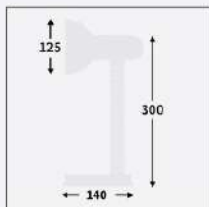

DIMENSION

(mm)