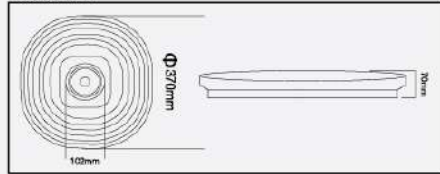

DIMENSION

(mm)