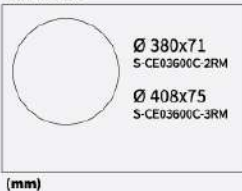

DIMENSION

Product code	Voltage (Vac)	Rated Wattage (W)	Luminous Flux (lm)	Efficacy (lm/W)	Color Temperature	Color Rendering Index (Ra)	Power Factor	Beam Angle	Lifespan (Hrs.)
S-CE03600C-2RM	220-240	36	2880	80	3000K/4000K/6500K	80	≥0.5	120°	25,000
S-CE03600C-3RM	220-240	36	3060	85	3000K/4000K/6500K	80	≥0.5	120°	25,000

Operation temperature : -15°C to 40°C