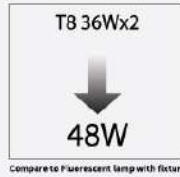

Item ID	Barcode	Voltage (Vac)	Rated Wattage (W)	Luminous Flux (lm)	Efficacy (lm/W)	Color Temperature	CRI	Power Factor	Beam Angle	Lifespan (Hrs.)	Material
FT-SED-DLT-035	8851638817179	220-240	12	1100	91	6500K	80	≥0.7	120°	25,000	Plastic
FT-SED-DLT-036	8851638818978	220-240	18	1700	94	6500K	80	≥0.7	120°	25,000	Plastic
FT-SED-DLT-045	8851638825372	220-240	12	960	80	6500K	80	≥0.7	120°	25,000	Plastic
FT-SED-DLT-046	8851638825396	220-240	18	1440	80	6500K	80	≥0.7	120°	25,000	Plastic

DIMENSION

EQUIVALENT

ENERGY SAVING

Product code	Voltage (V)	Rated Wattage (W)	Luminous Flux (lm)	Efficacy (lm/W)	Color Temperature	Color Rendering Index (Ra)	Power Factor	Beam Angle	Hole size (mm.)	Lifespan (Hrs.)
S-PN04040C-1S(P)	220-240	40	4000	100	4000K	80	≥0.9	120°	575x575	30,000
S-PN04065C-1S(P)	220-240	40	4000	100	6500K	80	≥0.9	120°	575x575	30,000
S-PN04040C-1R(P)	220-240	40	4000	100	4000K	80	≥0.9	120°	275x1175	30,000
S-PN04065C-1R(P)	220-240	40	4000	100	6500K	80	≥0.9	120°	275x1175	30,000
S-PN04565C-1R(P)	220-240	45	5000	111	6500K	80	≥0.9	120°	575x1175	30,000

30x120 cm

60x60 cm

Can be installed in 3 options

- Recessed mounting installation
- T-Bar mounting installation
- Surface mounting installation

DIMENSION

EQUIVALENT

ENERGY SAVING

Product code	Voltage (V)	Rated Wattage (W)	Luminous Flux (lm)	Efficacy (lm/W)	Color Temperature	Color Rendering Index (Ra)	Power Factor	Beam Angle	Hole size (mm.)	Lifespan (Hrs.)
S-PNR04065C-1S	220-240	40	5400	135	6500K	80	≥0.5	120°	575x575	30,000
S-PNR04065C-1R	220-240	40	5400	135	6500K	80	≥0.5	120°	275x1175	30,000

S-PN04865C-1S(P) : 48W 300x1200

S-PN04865C-1R(P) : 48W 600x600

DIMENSION

EQUIVALENT

ENERGY SAVING

Product code	Voltage (V)	Rated Wattage (W)	Luminous Flux (lm)	Efficacy (lm/W)	Color Temperature	Color Rendering Index (Ra)	Power Factor	Beam Angle	Lifespan (Hrs.)
S-PN04865C-1S(P)	220-240	48	4800	100	6500K	80	≥0.9	120°	25,000
S-PN04865C-1R(P)	220-240	48	4800	100	6500K	80	≥0.9	120°	25,000