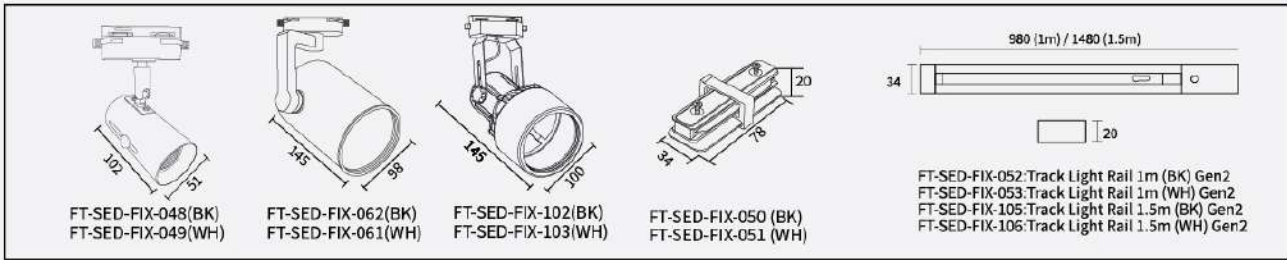

FT-SED-FIX-050:Track Light Connector (BK) Gen 2
FT-SED-FIX-051:Track Light Connector (WH) Gen 2

Item ID	Barcode	Voltage (Vac)	Maximum Wattage (W)	IP Level	Rotation Adjustable Angle	Body Color	Material
FT-SED-FIX-048	8851638817865	220-240	50	20	360°	Black	Iron
FT-SED-FIX-049	8851638817889	220-240	50	20	360°	White	Iron
FT-SED-FIX-062	8851638820469	220-240	60	20	360°	Black	Iron
FT-SED-FIX-061	8851638820445	220-240	60	20	360°	White	Iron
FT-SED-FIX-102	8851638828878	220-240	50	20	360°	Black	Iron
FT-SED-FIX-103	8851638828892	220-240	50	20	360°	White	Iron
FT-SED-FIX-050	8851638817902	220-240	100W/1 current input	20	n/a	Black	Iron
FT-SED-FIX-051	8851638817926	220-240	100W/1 current input	20	n/a	White	Iron
FT-SED-FIX-052	8851638817940	220-240	100W/1 current input	20	n/a	Black	Aluminium
FT-SED-FIX-053	8851638817964	220-240	100W/1 current input	20	n/a	White	Aluminium
FT-SED-FIX-105	8851638830932	220-240	1500W/1 current input	20	n/a	Black	Aluminium
FT-SED-FIX-106	8851638830956	220-240	1500W/1 current input	20	n/a	White	Aluminium