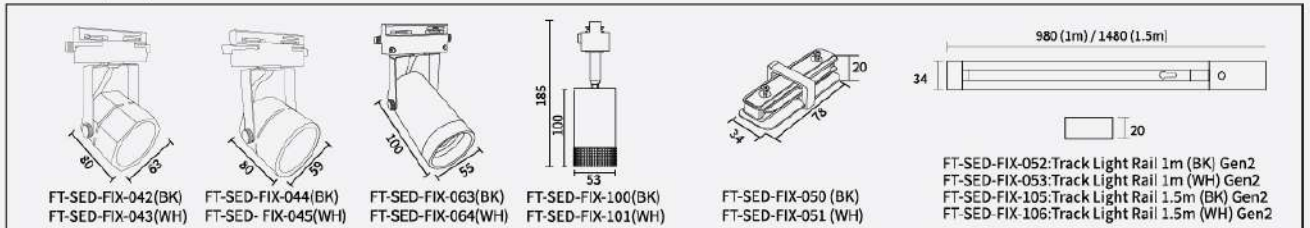

Track Light Fixture รุ่นติดราง

แตรโกล์ ติดราง ขั้ว GU5.3

เติมแสงสว่างสร้างความโดดเด่นเฉพาะ ด้วยโคมแตรโกล์ติดราง จากแบรนด์ SHINING ตัวโคมดีไซน์ทันสมัย รูปทรงสวยงามสไตล์โมเดิร์น พลิกจากเหล็กและสแตนเลสคุณภาพดี มาตรฐานต่อการใช้งาน ติดตั้งง่าย ใช้งานสะดวก สามารถเลื่อนและปรับทิศทางการให้แสงสว่างสว่างได้ตามต้องการติดตั้งกับขั้ว GU5.3 ทุกโคมสี เหมาะสำหรับ ตกแต่งบ้านและพื้นที่ที่ต้องการแสงสว่างเฉพาะ เช่น งานแสดงโชว์สินค้า ห้องแสดงผลงานตามเทศกาลต่าง ๆ ช่วยเสริมสร้างความสวยงามและความโดดเด่นได้มากขึ้น

DIMENSION (mm)

1. **คุณสมบัติ**
2. ✓ ใช้งานร่วมกับหลอดไฟขั้ว GU5.3
   - ✓ สามารถปรับทิศทางของแสงได้ตามความต้องการ
   - ✓ สามารถติดตั้งร่วมกับแตรโกล์และโซนนานพร้อมกันได้หลายโคม
   - ✓ พลิกจากเหล็กและอะลูมิเนียมคุณภาพดี ให้ความแข็งแรงทนทาน

Item ID	Barcode	Voltage (Vac)	Maximum Wattage (W)	IP Level	Rotation Adjustable Angle	Body Color	Material
FT-SED-FIX-042	8851638817742	220-240	50	20	360°	Black	Iron
FT-SED-FIX-043	8851638817766	220-240	50	20	360°	White	Iron
FT-SED-FIX-044	8851638817780	220-240	50	20	360°	Black	Iron
FT-SED-FIX-045	8851638817803	220-240	50	20	360°	White	Iron
FT-SED-FIX-063	8851638820636	220-240	35	20	360°	Black	Aluminium
FT-SED-FIX-064	8851638820650	220-240	35	20	360°	White	Aluminium
FT-SED-FIX-100	8851638828830	220-240	50	20	360°	Black	Iron
FT-SED-FIX-101	8851638828854	220-240	50	20	360°	White	Iron
FT-SED-FIX-050	8851638817902	220-240	100W/1 current input	20	n/a	Black	Iron
FT-SED-FIX-051	8851638817926	220-240	100W/1 current input	20	n/a	White	Iron
FT-SED-FIX-052	8851638817940	220-240	100W/1 current input	20	n/a	Black	Aluminium
FT-SED-FIX-053	8851638817964	220-240	100W/1 current input	20	n/a	White	Aluminium
FT-SED-FIX-105	8851638830932	220-240	1500W/1 current input	20	n/a	Black	Aluminium
FT-SED-FIX-106	8851638830956	220-240	1500W/1 current input	20	n/a	White	Aluminium