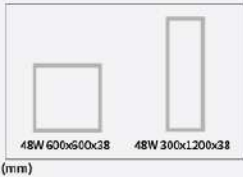

LED Panel Light Surface

LED Panel Light is the perfect choice, the sleek design make this panel light attractive for you ceiling. There are 6500K colour temperature. High efficacy 100lm/W and easy to installed with external driver.

DIMENSION

EQUIVALENT

ENERGY SAVING

Product code	Voltage (V)	Rated Wattage (W)	Luminous Flux (lm)	Efficacy (lm/W)	Color Temperature	Color Rendering Index (Ra)	Power Factor	Beam Angle	Lifespan (Hrs.)
S-PN04865C-1S(P)	220-240	48	4800	100	6500K	80	≥0.9	120°	25,000
S-PN04865C-1R(P)	220-240	48	4800	100	6500K	80	≥0.9	120°	25,000

Operation temperature : -20°C to 45°C