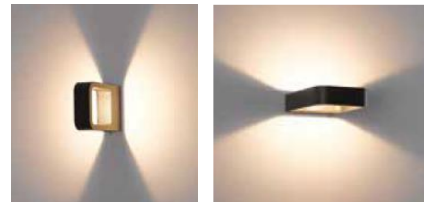

Email : Project@lightinghouse.co.th

Project	
Legend Code	

IMAGE

DIMENTIONS

LIGHTING SPECIFICATION

Fiting and Luminaries Information

Product Code	ZIDE W
Description	Exterior Wall Lamp
Color	Black
Body Information	<ul style="list-style-type: none"> Aluminium alloy construction finish in black 1 x LED 7W 220V AC Luminaire can be mounted at position of up and down or two side light outputs
Sizing	W.120 x Depth.175 x H.40 mm.
Cut Out	
IP Protection	IP54
Lamp Type	1 x LED 7W 3000k 220V AC
Control Gear	
Remark	
Sales	