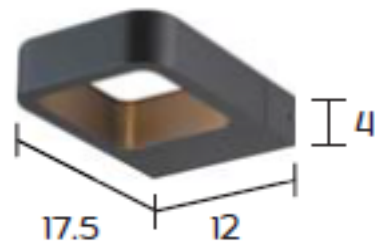

Email : Project@lightinghouse.co.th

Project	
Legend Code	

IMAGE

DIMENTIONS

LIGHTING SPECIFICATION

Fiting and Luminaries Information

Product Code	ZIDE W
Description	Exterior Wall Lamp
Color	Black
Body Information	<ul style="list-style-type: none"> Aluminium alloy construction finish in black 1 x LED 7W 220V AC Luminaire can be mounted at position of up and down or two side light outputs
Sizing	W.120 x Depth.175 x H.40 mm.
Cut Out	
IP Protection	IP54
Lamp Type	1 x LED 7W 3000k 220V AC
Control Gear	
Remark	
Sales	