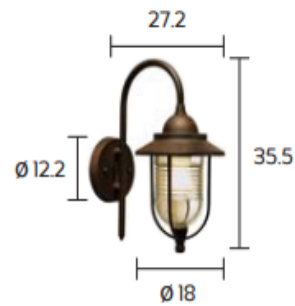

Email : Project@lightinghouse.co.th

Project	
Legend Code	

IMAGE

DIMENSIONS

**LIGHTING SPECIFICATION**

Fiting and Luminaries Information

Product Code	SIRENA
Description	WALL LAMP EXTERIOR
Color	<b>OXI (Brown)</b>
Body Information	<b>Aluminium + glass</b>
Sizing	as per drawing
Cut Out	-
IP Protection	IP44
Lamp Type	• 1x E27
Control Gear	-
Remark	-
Sales	