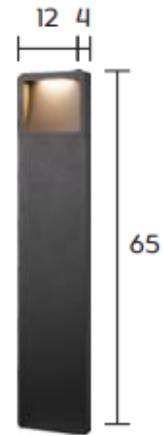

Email : Project@lightinghouse.co.th

Project	
Legend Code	

IMAGE

DIMENSIONS

LIGHTING SPECIFICATION

Fiting and Luminaries Information

Product Code	ZIDE B1
Description	Floor Lamp Exterior
Color	Black
Body Information	<ul style="list-style-type: none"> วัสดุ : Aluminium ความสว่าง : 180 lumen สีของแสง : 3000K
Sizing	as per drawing
Cut Out	
IP Protection	IP54
Lamp Type	1 x LED 7W
Control Gear	
Remark	-
Sales	