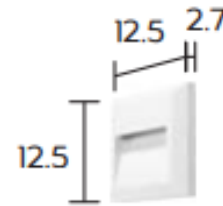

LIGHTING HOUSE (THONGLOR) CO.,LTD

387/8-12 Soi Sukhumwit55 Sukhumwit Rd. Klongton-Nua Wattana Bangkok

Thailand, 10110 / Head Office Tel : 02-3922260-9 Fax : 02-3922270 / Showroom Tel : 02-7125970-3 Fax : 02-7125973

Email : Project@lightinghouse.co.th

Project	
Legend Code	

IMAGE

DIMENSIONS

LIGHTING SPECIFICATION

Fiting and Luminaries Information

Product Code	KOSSEL 05-9802-14-CM
Description	Step Light Exterior
Color	White
Body Information	- วัสดุ : Aluminium - ความสว่าง : 130 lumen - สีของแสง : 4000K + 3000K Filter
Sizing	as per drawing
Cut Out	
IP Protection	IP65
Lamp Type	1 x LED 1.5W 220V AC
Control Gear	
Remark	-
Sales	

The luminary install on site must comply with the mentioned on the specification.
Any change must be informed and approved by Lighting Designer.