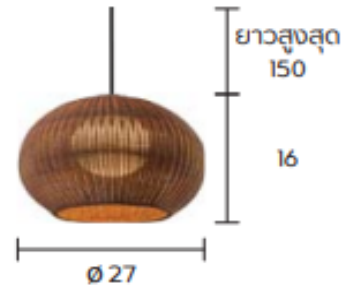

Email : Project@lightinghouse.co.th

Project	
Legend Code	

IMAGE

DIMENSIONS

LIGHTING SPECIFICATION

Fiting and Luminaries Information

Product Code	MORZE
Description	PENDANT
Color	BROWN
Body Information	• Synthetic Rattan
Sizing	Ø:27 x H:16 cm
Cut Out	
IP Protection	IP65
Lamp Type	E27
Control Gear	
Remark	-
Sales	