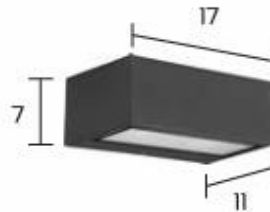

Project
 Legend Code

product from Spain

IP45
 Nemesis

lightinghouse

LIGHTING SPECIFICATION

Fiting and Luminaries Information

Product Code NEMESIS 05-9177-Z5-B8
 Description EXTERIOR WALL LIGHTS
 Color **URBAN GREY**

Body Information

- IP44, exterior wall light..Aluminium alloy construction, finish in urban grey. Glass cover.
- Suitable for 1xR7S. Ideal for illuminate wall and walkway.

Sizing W : 11 / L : 17 / H : 7 CM
 Cut Out
 IP Protection IP44
 Lamp Type 1XLTH LED R7S 5.5W 3000K 220V L78MM ต่อตรง ไม่ติม
 Control Gear
 Remark -
 Sales