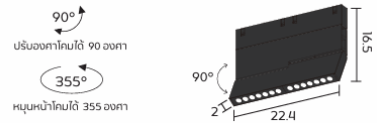

Email : Project@lightinghouse.co.th

Project	
Legend Code	

IMAGE

DIMENTIONS

LIGHTING SPECIFICATION

Fiting and Luminaries Information

Product Code	MAGNETIC TRACK LIGHT
Description	MAGNA RT L
Color	Black White
Body Information	Aluminium body Beam angle 15',27',38',60' KELVIN 2700K,3000K,4000K
Sizing	as per drawing
Cut Out	
IP Protection	IP20
Lamp Type	LED 18W 24V DC CRI : 90 1200LM
Control Gear	24V DC
Remark	
Sales	