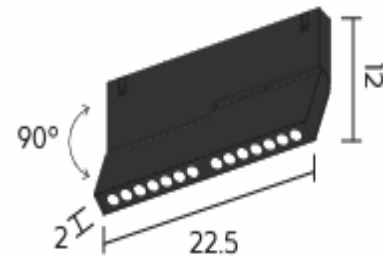

LIGHTING HOUSE (THONGLOR) CO.,LTD

387/8-12 Soi Sukhumwit55 Sukhumwit Rd. Klongton-Nua Wattana Bangkok

Thailand, 10110 / Head Office Tel : 02-3922260-9 Fax : 02-3922270 / Showroom Tel : 02-7125970-3 Fax : 02-7125973

Email : Project@lightinghouse.co.th

Project	
Legend Code	

IMAGE

DIMENTIONS

LIGHTING SPECIFICATION

Fiting and Luminaries Information

Product Code	MAGIC
Description	MAGIC AD L
Color	Black White
Body Information	• aluminium body
Sizing	as per drawing
Cut Out	
IP Protection	IP20
Lamp Type	LED 18W 24V DC สีของแสง 2700K, 3000K, 4000K
Control Gear	
Remark	-
Sales	

The luminary install on site must comply with the mentioned on the specification.
Any change must be informed and approved by Lighting Designer.