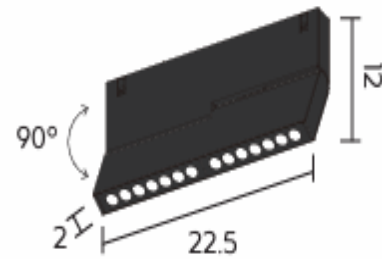

LIGHTING HOUSE (THONGLOR) CO.,LTD

387/8-12 Soi Sukhumwit55 Sukhumwit Rd. Klongton-Nua Wattana Bangkok

Thailand, 10110 / Head Office Tel : 02-3922260-9 Fax : 02-3922270 / Showroom Tel : 02-7125970-3 Fax : 02-7125973

Email : Project@lightinghouse.co.th

Project	
Legend Code	

IMAGE

DIMENTIONS

LIGHTING SPECIFICATION

Fiting and Luminaries Information

Product Code	MAGIC
Description	MAGIC AD L
Color	Black White
Body Information	• aluminium body
Sizing	as per drawing
Cut Out	
IP Protection	IP20
Lamp Type	LED 18W 24V DC 2700K, 3000K, 4000K
Control Gear	
Remark	-
Sales	

The luminary install on site must comply with the mentioned on the specification.
Any change must be informed and approved by Lighting Designer.