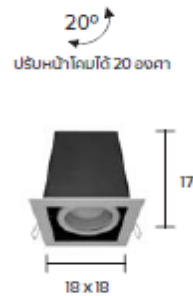

Email : Project@lightinghouse.co.th

Project	
Legend Code	

IMAGE

DIMENSIONS

LIGHTING SPECIFICATION

Fiting and Luminaries Information

Product Code	GUN L1 WH
Description	RECESS DOWN LIGHT
Color	WHITE
Body Information	<ul style="list-style-type: none"> • SHEET METAL CONSTRUCTION FINISH IN WHITE • LAMP GIMBAL MODULE IS EXTRACTABLE FOR AIMING TO SPECIFIC OBJECT • DIRECTIONAL RECESSED DOWNLIGHT FULLY ADJUSTABLE
Sizing	18*18 H 17 CM
Cutting	15 *15 CM
IP Protection	IP20 ,
Lamp Type	1X E27
Control Gear	
REMARK	หน้าโคมสามารถดึงออกมาได้
Sales	