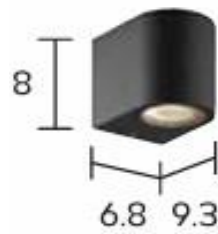

Email : Project@lightinghouse.co.th

Project
Legend Code

LIGHTING SPECIFICATION
Fiting and Luminaries Information

Product Code GAP R
 Description EXTERIOR WALL LIGHTS
 Color **BLACK**

Body Information

- IP44, exterior wall light. Aluminium alloy construction, finish in black. Glass cover.
- GAP features single light output with halogen 1x50W/GU10

Sizing DIA : 9.3 / W : 6.8 / H : 8 CM
 Cut Out
 IP Protection IP44
 Lamp Type 1XPHILIPS MASTER LED 4.9-50W GU10 930 36D DIM
 Control Gear
 Remark -
 Sales

specification.

The luminary install on site must comply with the mentioned on the
 Any change must be informed and approved by Lighting Designer.