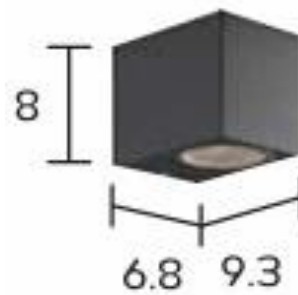

Email : Project@lightinghouse.co.th

Project
Legend Code

LIGHTING SPECIFICATION
Fiting and Luminaries Information

Product Code GAP Q
Description EXTERIOR WALL LIGHTS
Color **BLACK**

Body Information

- IP44, exterior wall light. Aluminium alloy construction, finish in black. Glass cover.
- GAP features single light output with halogen 1x50W/GU10

Sizing DIA : 9.3 / W : 6.8 / H : 8 CM
Cut Out
IP Protection IP44
Lamp Type 1XPHILIPS MASTER LED 4.9-50W GU10 930 36D DIM
Control Gear
Remark -
Sales

The luminary install on site must comply with the mentioned on the specification.
Any change must be informed and approved by Lighting Designer.