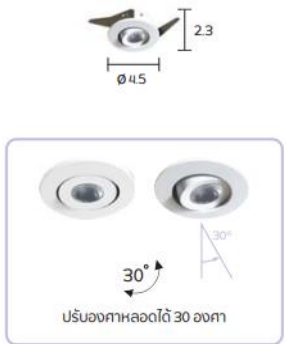

IMAGE

DIMENSIONS

LIGHTING SPECIFICATION

Fiting and Luminaries Information

Product Code	EYELED
Description	DOWNLIGHT
Color	Balck, White, Hairline silver
Body Information	<ul style="list-style-type: none"> • DIE-CASTING ALUMIUM BODY, ADJUST TYPE • LED BUILT IN • DRIVER INCLUDED
Sizing	AS PER DRAWING
Cut Out	4.4 CM
IP Protection	IP20
Lamp Type	<ul style="list-style-type: none"> • 1 x 180Lumen, LED CREE 3W, 15D, 24D, 40D, 60D • 2700K / 3000K/ 4000K
Control Gear	DRIVER INCLUDED
Remark	-
Sales	