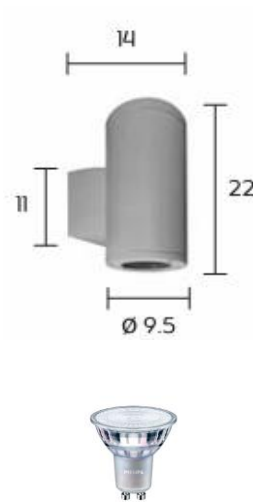

Email : Project@lightinghouse.co.th

Project
Legend Code

IP55
CYLINDER 2

lightinghouse

LIGHTING SPECIFICATION
Fiting and Luminaries Information

Product Code	CYLINDER 2 BK
Description	EXTERIOR WALL LIGHTS
Color	BLACK • IP55, exterior wall light. Aluminium alloy construction, finish in black or silver. Glass cover. • CYLINDER 1 features single light output with haloge 1x50W/GU10 or LED
Body Information	1X6W/GU10. CYLINDER 2 features two side light outputs with halogen 2X50W/GU10 or LED 2X6W/GU10
Sizing	DIA : 9.5 / W : 14 / H : 11*22 CM
Cut Out	
IP Protection	IP55
Lamp Type	2XPHILIPS MASTER LED 4.9-50W GU10 930 36D DIM
Control Gear	
Remark	-
Sales	