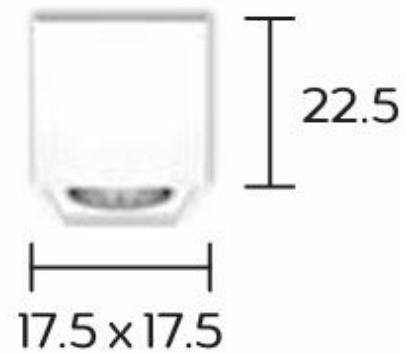

Email : Project@lightinghouse.co.th

Project	
Legend Code	

IP20
COLUMN BL

lightinghouse

LIGHTING SPECIFICATION

Fiting and Luminaries Information

Product Code	COLUMN BL
Description	SURFACE MOUNTED DOWNLIGHTS
Color	BLACK
Body Information	<ul style="list-style-type: none"> • Surface mounted downlight.Sheet metal comstruction,finish in white or black.High optical performance aluminium reflector. •Suitable for compact fluorescent lamp or LED E27. • Ideal for corridor or any interior spaces.FIX.
Sizing	W : 17.5 / L : 17.5 / H : 22.5 CM
Cut Out	
IP Protection	IP20
Lamp Type	1xPHILIPS HIGH LUMEN LED 14.5W 6500K E27 A67
Control Gear	
Remark	-
Sales	