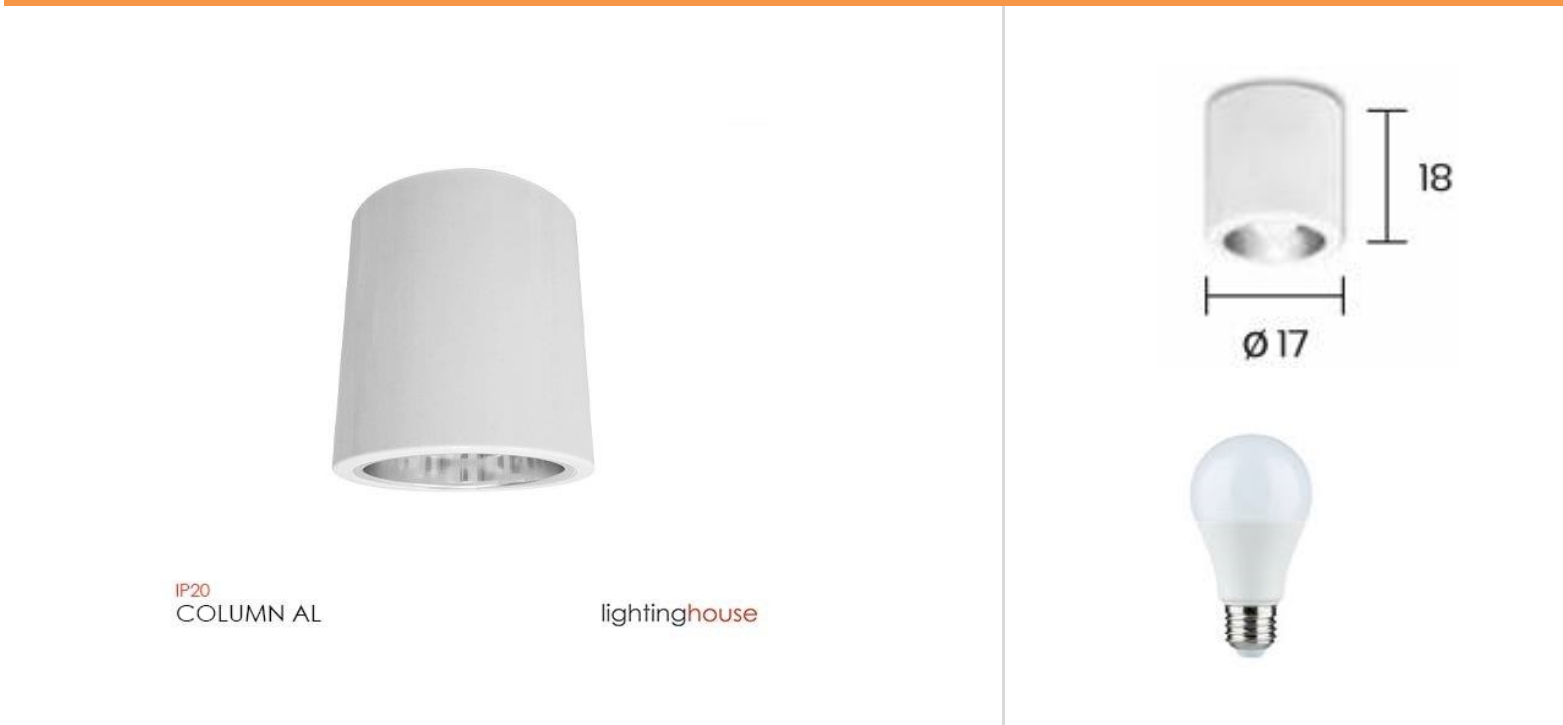

Email : Project@lightinghouse.co.th

Project	
Legend Code	

LIGHTING SPECIFICATION
Fiting and Luminaries Information

Product Code	COLUMN AL
Description	SURFACE MOUNTED DOWNLIGHTS
Color	WHITE
Body Information	<ul style="list-style-type: none"> • Surface mounted downlight. Sheet metal construction, finish in white or black. High optical performance aluminium reflector. • Suitable for compact fluorescent lamp or LED E27. • Ideal for corridor or any interior spaces. FIX.
Sizing	DIA : 17 / H : 18 CM
Cut Out	
IP Protection	IP20
Lamp Type	1xPHILIPS HIGH LUMEN LED 14.5W 6500K E27 A67
Control Gear	
Remark	-
Sales	