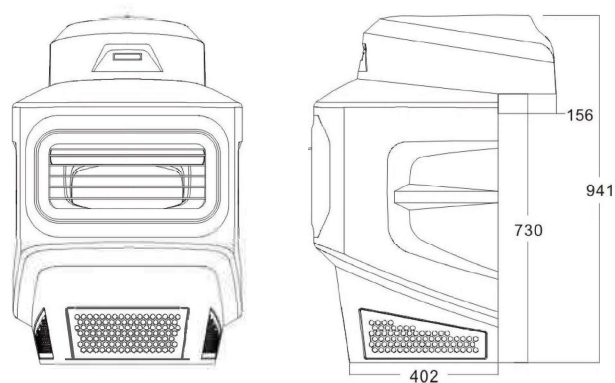

### Main features:

- Unlimited swimming
- 99-speed shift mode
- Laminar flow technology
- Waterproof remote control
- DC36V safe voltage
- Wall mounted installation
- Fashion, smart , compact
- High quality acrylic shell

# WINWINPOOL COUNTER CURENT MACHINE

Model	Power supply(V)	Working voltage (kW)	Input power (kW)	Rated power (kW)	Laminar outlet(mm)	Max flow (m <sup>3</sup> /h)	Max speed (m/min)	Dimension (mm)
MPU12	220V	DC36	2	1.2	460*215	719	150	660*618*941