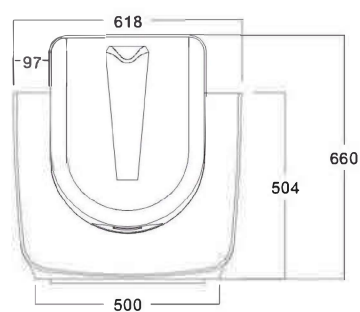

# WINWINPOOL COUNTER CURENT MACHINE

Model	Power supply(V)	Working voltage (kW)	Input power (kW)	Rated power (kW)	Laminar outlet(mm)	Max flow (m <sup>3</sup> /h)	Max speed (m/min)	Dimension (mm)
MPU12	220V	DC36	2	1.2	460*215	719	150	660*618*941