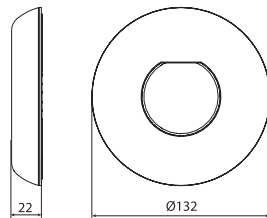

Spotlight

* measurements

1 SPOTLIGHT

LUMIPLUS V1	74400	74400WW	74401	74401WW	74402	744403
TYPE OF LIGHT	WHITE	WARM WHITE	WHITE	WARM WHITE	RGB 	Wireless RGB
VOLTAGE	12 V AC	12 V AC	24 V DC	24 V DC	12 V AC	12 V AC
POWER	3.5 W	3.5 W	3 W	3 W	3.8 W	6.5 W
CONSUMPTION	6 VA	6 VA	3 VA	3 VA	6.5 VA	7 VA
LUMINOUS FLUX	450 lm	450 lm	450 lm	450 lm	300 lm	300 lm
COLOR TEMP.	5,700 K	3,000 K	5,700 K	3,000 K	-	-
CRI >	70	80	70	80	-	-
LUMINOUS EFFICIENCY	128.57	150	128.57	150	78.94	69.76
FLUX ANGLE	0.58	0.58	1	1	0.58	0.61
LENS	Wide	Wide	Wide	Wide	Wide	Wide
THERMAL PROTECTION	Self-regulation	Self-regulation	Self-regulation	Self-regulation	Flasher	Flasher
ENERGY CLASS <small>As per EU 2019/2015</small> 						
INSTALLATION IN SALT WATER	Yes	Yes	Yes	Yes	Yes	Yes
COMPATIBLE CONTROL SYSTEMS	ON/OFF	ON/OFF	ON/OFF	ON/OFF	32458, 27818, 41988, 59131, 57434	59125, 64633

 Fluidra Connect compatible

LUMIPLUS V1 PHOTOMETRIC MEASUREMENTS

LUMIPLUS V2 PHOTOMETRIC MEASUREMENTS

2 DECORATIVE RINGS

DECORATIVE RING FOR NICHE

DECORATIVE RING FOR LARGE NOZZLE

DECORATIVE RING FOR SMALL NOZZLE

FOR NICHE

FOR LARGE NOZZLE (Ø116mm)

FOR SMALL NOZZLE (Ø90mm)

FOR PIPING

INSTALLATION SUPPORTS

TYPE OF POOL	DECORATIVE RING FOR NICHE 74392	DECORATIVE RING FOR LARGE NOZZLE 74393	DECORATIVE RING FOR SMALL NOZZLE 74394	DECORATIVE RING FOR PIPING 74395	
				53956	15661
Concrete	06967	56498	35418	53956	15661
Concrete + LINER	00369	59983	00338	-	
PANELS	49828	00330	27084	-	
POLYESTER	00369	00330	74179	-	

270 mm

270 mm
330 mm

Code	74400, 74400WW, 74402, 74403 74404, 74406, 74406WW, 74408 74409	74401, 74401WW, 74407, 74407WW,	74405
Single box size (mm)	130 x 130 x 160		242 x 120 x 242
Volume/Single box (m ³)	0.0027		0.0076
Weight/Single box (kg)	0.415		1.138
Units/Standard box	8		2
Volume/Standard box (m ³)	0.0241		0.0241
Weight/Standard box (kg)	3.63	4.51	2.59
Units/Pallet	440	440	110
Volume/Pallet (m ³)	1.8		
Weight/Pallet (kg)	219.8	268.2	162.4