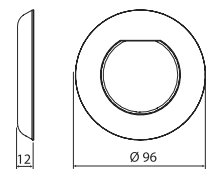

 Fluidra Connect compatible

LUMIPLUS V1 PHOTOMETRIC MEASUREMENTS

LUMIPLUS V2 PHOTOMETRIC MEASUREMENTS

2 DECORATIVE RINGS

DECORATIVE RING FOR NICHE

DECORATIVE RING FOR LARGE NOZZLE

DECORATIVE RING FOR SMALL NOZZLE

FOR NICHE

FOR LARGE NOZZLE (Ø116mm)

FOR SMALL NOZZLE (Ø90mm)

FOR PIPING

INSTALLATION SUPPORTS

TYPE OF POOL	DECORATIVE RING FOR NICHE 74392	DECORATIVE RING FOR LARGE NOZZLE 74393	DECORATIVE RING FOR SMALL NOZZLE 74394	DECORATIVE RING FOR PIPING 74395	
				53956	15661
Concrete	06967	56498	35418	53956	15661
Concrete + LINER	00369	59983	00338	-	
PANELS	49828	00330	27084	-	
POLYESTER	00369	00330	74179	-	

PACKAGING AND PALLETIZATION

SPOTLIGHT
BOX

130 mm

130 mm
160 mm

DECORATIVE RING
BOX

135 mm

40 mm
135 mm

STANDARD
BOX

270 mm

270 mm
330 mm

Code	74400, 74400WW, 74402, 74403 74404, 74406, 74406WW, 74408 74409	74401, 74401WW, 74407, 74407WW,	74405
Single box size (mm)	130 x 130 x 160		242 x 120 x 242
Volume/Single box (m ³)	0.0027		0.0076
Weight/Single box (kg)	0.415		1.138
Units/Standard box	8		2
Volume/Standard box (m ³)	0.0241		0.0241
Weight/Standard box (kg)	3.63	4.51	2.59
Units/Pallet	440	440	110
Volume/Pallet (m ³)	1.8		
Weight/Pallet (kg)	219.8	268.2	162.4