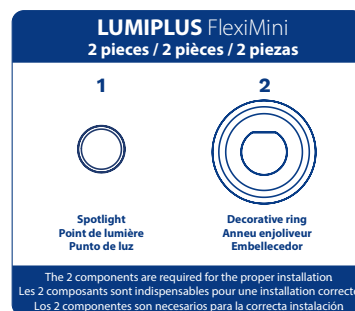

LumiPlus FlexiMini Projector

A small underwater projector that stands out for its ease and flexibility of installation. It is fitted in two easy steps. A spotlight must be chosen first of all and then one of the four models of decorative rings: for a niche, for a small nozzle, for large a nozzle, or for piping or wall bushing. The finishes come in white, light gray, anthracite gray or beige ABS, or AISI 316 stainless steel.

The spotlight is available in two power modes: V1 for lighting stairways and V2 for pool basins, and there is a choice of white, warm white and RGB multicolor light. The multicolor versions are compatible with the ECO, TOP, wireless, LumiPlus LED app, ModBUS (Connect) and DMX controllers (see codes).

Spotlight

* measurements

1 SPOTLIGHT

LUMIPLUS V1	74400	74400WW	74401	74401WW	74402	744403
TYPE OF LIGHT	WHITE	WARM WHITE	WHITE	WARM WHITE	RGB 	Wireless RGB
VOLTAGE	12 V AC	12 V AC	24 V DC	24 V DC	12 V AC	12 V AC
POWER	3.5 W	3.5 W	3 W	3 W	3.8 W	6.5 W
CONSUMPTION	6 VA	6 VA	3 VA	3 VA	6.5 VA	7 VA
LUMINOUS FLUX	450 lm	450 lm	450 lm	450 lm	300 lm	300 lm
COLOR TEMP.	5,700 K	3,000 K	5,700 K	3,000 K	-	-
CRI >	70	80	70	80	-	-
LUMINOUS EFFICIENCY	128.57	150	128.57	150	78.94	69.76
FLUX ANGLE	0.58	0.58	1	1	0.58	0.61
LENS	Wide	Wide	Wide	Wide	Wide	Wide
THERMAL PROTECTION	Self-regulation	Self-regulation	Self-regulation	Self-regulation	Flasher	Flasher
ENERGY CLASS <small>As per EU 2019/2015</small> 						
INSTALLATION IN SALT WATER	Yes	Yes	Yes	Yes	Yes	Yes
COMPATIBLE CONTROL SYSTEMS	ON/OFF	ON/OFF	ON/OFF	ON/OFF	32458, 27818, 41988, 59131, 57434	59125, 64633