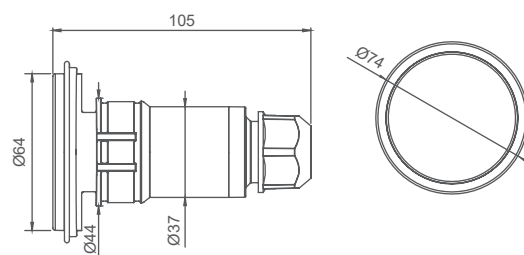

Spotlight

* measurements

1 SPOTLIGHT

LUMIPLUS V1	74400	74400WW	74401	74401WW	74402	744403
TYPE OF LIGHT	WHITE	WARM WHITE	WHITE	WARM WHITE	RGB 	Wireless RGB
VOLTAGE	12 V AC	12 V AC	24 V DC	24 V DC	12 V AC	12 V AC
POWER	3.5 W	3.5 W	3 W	3 W	3.8 W	6.5 W
CONSUMPTION	6 VA	6 VA	3 VA	3 VA	6.5 VA	7 VA
LUMINOUS FLUX	450 lm	450 lm	450 lm	450 lm	300 lm	300 lm
COLOR TEMP.	5,700 K	3,000 K	5,700 K	3,000 K	-	-
CRI >	70	80	70	80	-	-
LUMINOUS EFFICIENCY	128.57	150	128.57	150	78.94	69.76
FLUX ANGLE	0.58	0.58	1	1	0.58	0.61
LENS	Wide	Wide	Wide	Wide	Wide	Wide
THERMAL PROTECTION	Self-regulation	Self-regulation	Self-regulation	Self-regulation	Flasher	Flasher
ENERGY CLASS <small>As per EU 2019/2015</small> 						
INSTALLATION IN SALT WATER	Yes	Yes	Yes	Yes	Yes	Yes
COMPATIBLE CONTROL SYSTEMS	ON/OFF	ON/OFF	ON/OFF	ON/OFF	32458, 27818, 41988, 59131, 57434	59125, 64633

270 mm

270 mm
330 mm

Code	74400, 74400WW, 74402, 74403 74404, 74406, 74406WW, 74408 74409	74401, 74401WW, 74407, 74407WW,	74405
Single box size (mm)	130 x 130 x 160		242 x 120 x 242
Volume/Single box (m ³)	0.0027		0.0076
Weight/Single box (kg)	0.415		1.138
Units/Standard box	8		2
Volume/Standard box (m ³)	0.0241		0.0241
Weight/Standard box (kg)	3.63	4.51	2.59
Units/Pallet	440	440	110
Volume/Pallet (m ³)	1.8		
Weight/Pallet (kg)	219.8	268.2	162.4