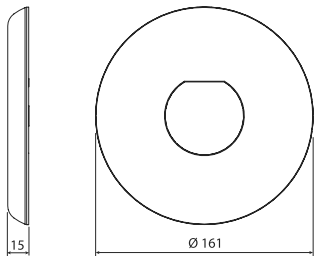

White	Beige	Light gray	Anthracite gray	Stainless steel * AISI 316
74392	74392CL090	74392CL129	74392CL144	74392CLSS
74393	74393CL090	74393CL129	74393CL144	74393CLSS
74394	74394CL090	74394CL129	74394CL144	74394CLSS
74395	74395CL090	74395CL129	74395CL144	74395CLSS

FOR NICHE