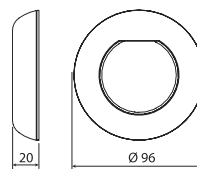

 Fluidra Connect compatible

LUMIPLUS V1 PHOTOMETRIC MEASUREMENTS

LUMIPLUS V2 PHOTOMETRIC MEASUREMENTS

2 DECORATIVE RINGS

DECORATIVE RING FOR NICHE

DECORATIVE RING FOR LARGE NOZZLE

DECORATIVE RING FOR SMALL NOZZLE

FOR NICHE

FOR LARGE NOZZLE (Ø116mm)

FOR SMALL NOZZLE (Ø90mm)

FOR PIPING

INSTALLATION SUPPORTS

TYPE OF POOL	DECORATIVE RING FOR NICHE 74392	DECORATIVE RING FOR LARGE NOZZLE 74393	DECORATIVE RING FOR SMALL NOZZLE 74394	DECORATIVE RING FOR PIPING 74395	
				53956	15661
Concrete	06967	56498	35418	53956	15661
Concrete + LINER	00369	59983	00338	-	
PANELS	49828	00330	27084	-	
POLYESTER	00369	00330	74179	-	

PACKAGING AND PALLETIZATION

SPOTLIGHT
BOX

130 mm

130 mm
160 mm

DECORATIVE RING
BOX

135 mm

40 mm
135 mm

STANDARD
BOX

270 mm

270 mm
330 mm

Code	74400, 74400WW, 74402, 74403 74404, 74406, 74406WW, 74408 74409	74401, 74401WW, 74407, 74407WW,	74405
Single box size (mm)	130 x 130 x 160		242 x 120 x 242
Volume/Single box (m ³)	0.0027		0.0076
Weight/Single box (kg)	0.415		1.138
Units/Standard box	8		2
Volume/Standard box (m ³)	0.0241		0.0241
Weight/Standard box (kg)	3.63	4.51	2.59
Units/Pallet	440	440	110
Volume/Pallet (m ³)	1.8		
Weight/Pallet (kg)	219.8	268.2	162.4