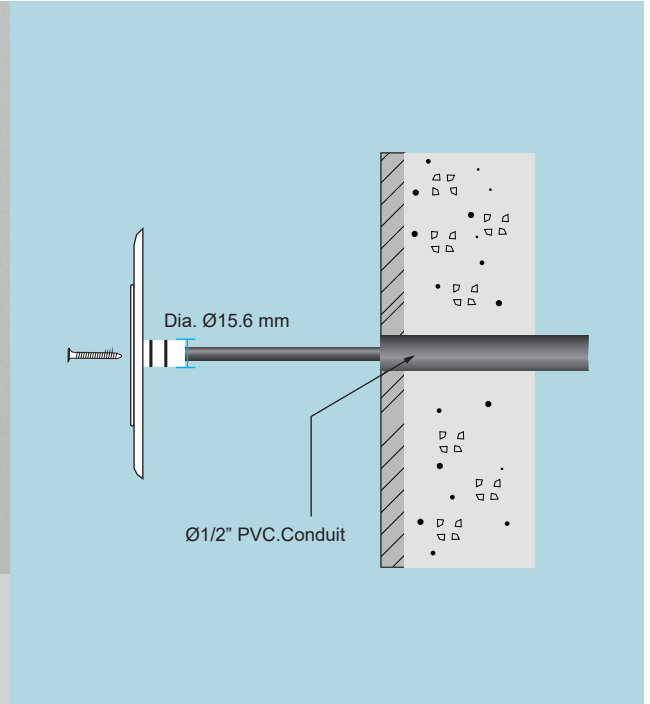

Installation Method 01

1. Screws
2. Lamp
3. Conduit
4. Pool wall

Installation Method 02

1. Screws
2. Lamp
3. Conduit
4. Pool wall
5. Accessory A