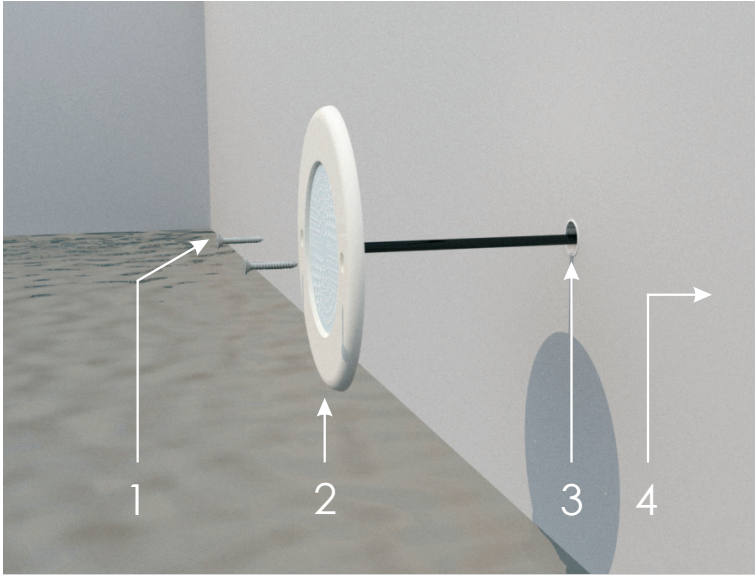

Installation Method 01

1. Screws
2. Lamp
3. Conduit
4. Pool wall