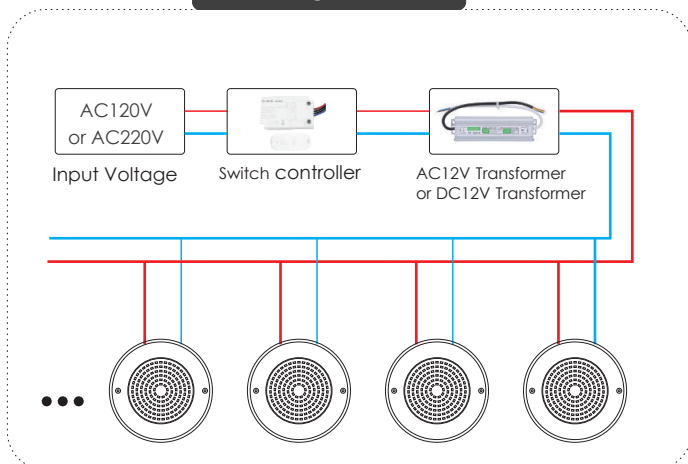

Wire Diagram

For Single Color