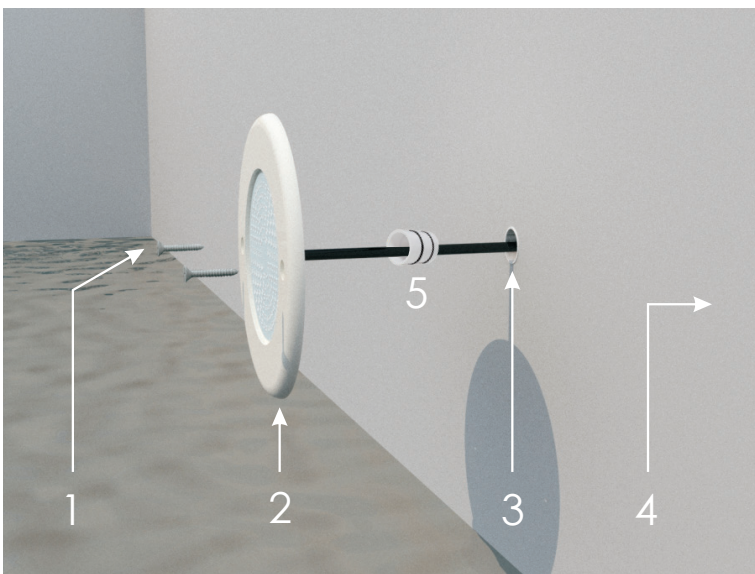

Model	Power	Voltage	Colour	Material	Flaceplate	LED Type	Beam Angle	LED QTY	Lumen	Dimension (D*H)
HTCP-P-L252-CW	18 W	AC/DC12V	Cool White (6500K)	Plastic	White	SMD2835	120°	252 pcs	100lm/w	257*7.5mm
HTCP-P-L252-WW	18 W	AC/DC12V	Warm White (3000K)	Plastic	White	SMD2835	120°	252 pcs	100lm/w	257*7.5mm
HTCP-P-L252-B	18 W	AC/DC12V	Blue	Plastic	White	SMD2835	120°	252 pcs	100lm/w	257*7.5mm
HTCP-P-L252-RGB	18 W	DC12V	RGB	Plastic	White	SMD2835	120°	252 pcs	100lm/w	257*7.5mm

Model	Power	Voltage	Colour	Material	Flaceplate	LED Type	Beam Angle	LED QTY	Lumen	Dimension (D*H)
HTCP-P-L441-CW	35 W	AC/DC12V	Cool White (6500K)	Plastic	White	SMD2835	120°	441 pcs	100lm/w	257*7.5mm
HTCP-P-L441-WW	35 W	AC/DC12V	Warm White (3000K)	Plastic	White	SMD2835	120°	441 pcs	100lm/w	257*7.5mm
HTCP-P-L441-B	35 W	AC/DC12V	Blue	Plastic	White	SMD2835	120°	441 pcs	100lm/w	257*7.5mm
HTCP-P-L441-RGB	35 W	DC12V	RGB	Plastic	White	SMD2835	120°	441 pcs	100lm/w	257*7.5mm

Installation Method 01

- 1. Screws
- 2. Lamp
- 3. Conduit
- 4. Pool wall

Installation Method 02

- 1. Screws
- 2. Lamp
- 3. Conduit
- 4. Pool wall
- 5. Accessory A

External / WiFi Controller

- Model : HT2EC
- Millions of color, DIY mood.
- With Mobile App control (Tuya App, Remote or Music)
- MAX. Power : 180 W
- Input voltage : DC12V