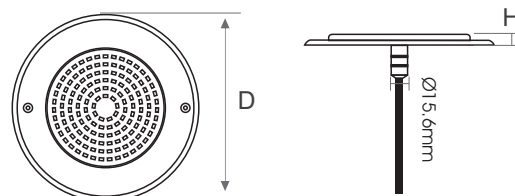

Optional Color

Single colour :
- AC 12V (2-wires)

 CW (6500K)
  WW (3000K)
  Blue

RGB colour :
- DC 12V (4-wires)
- External/Wi-Fi control method

Lights Graph

Dimension

Model	Power	Voltage	Colour	Material	Flaceplate	LED Type	Beam Angle	LED QTY	Lumen	Dimension (D*H)
HTCP-SB-S90-CW	8 W	AC/DC12V	Cool White (6500K)	SS316L	Black	SMD2835	120°	90 pcs	100lm/w	96*8mm
HTCP-SB-S90-WW	8 W	AC/DC12V	Warm White (3000K)	SS316L	Black	SMD2835	120°	90 pcs	100lm/w	96*8mm
HTCP-SB-S90-B	8 W	AC/DC12V	Blue	SS316L	Black	SMD2835	120°	90 pcs	100lm/w	96*8mm
HTCP-SB-S90-RGB	8 W	DC12V	RGB	SS316L	Black	SMD2835	120°	90 pcs	100lm/w	96*8mm

Model	Power	Voltage	Colour	Material	Flaceplate	LED Type	Beam Angle	LED QTY	Lumen	Dimension (D*H)
HTCP-SB-M144-CW	12 W	AC/DC12V	Cool White (6500K)	SS316L	Black	SMD2835	120°	144 pcs	100lm/w	155*7.5mm
HTCP-SB-M144-WW	12 W	AC/DC12V	Warm White (3000K)	SS316L	Black	SMD2835	120°	144 pcs	100lm/w	155*7.5mm
HTCP-SB-M144-B	12 W	AC/DC12V	Blue	SS316L	Black	SMD2835	120°	144 pcs	100lm/w	155*7.5mm
HTCP-SB-M144RGB	12 W	DC12V	RGB	SS316L	Black	SMD2835	120°	144 pcs	100lm/w	155*7.5mm