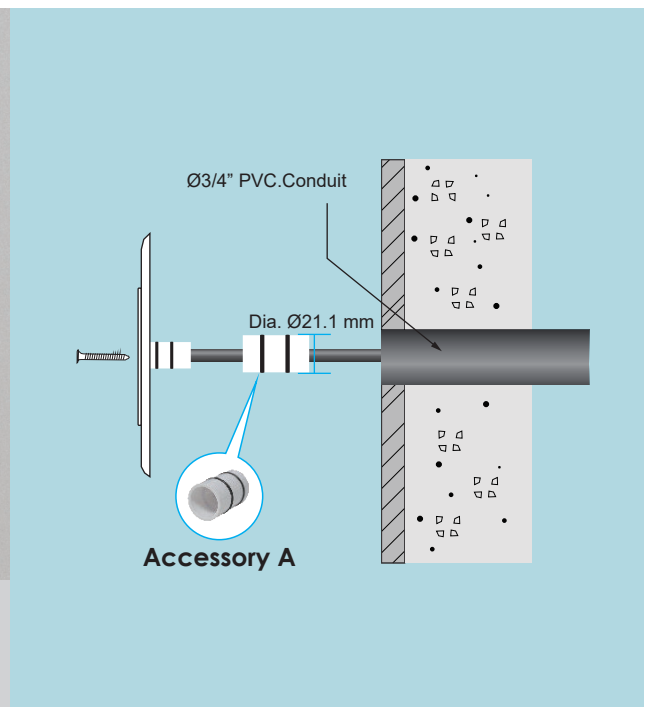

Installation Method 01

- 1. Screws
- 2. Lamp
- 3. Conduit
- 4. Pool wall

Installation Method 02

- 1. Screws
- 2. Lamp
- 3. Conduit
- 4. Pool wall
- 5. Accessory A

External / WiFi Controller

- Model : HT2EC
- Millions of color, DIY mood.
- With Mobile App control (Tuya App, Remote or Music)
- MAX. Power : 180 W
- Input voltage : DC12V