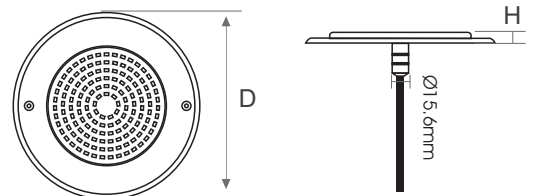

Optional Color

Single colour :
- AC 12V (2-wires)

 CW (6500K)
  WW (3000K)
  Blue

RGB colour :
- DC 12V (4-wires)
- External/Wi-Fi control method

Lights Graph

Dimension

Model	Power	Voltage	Colour	Material	Flaceplate	LED Type	Beam Angle	LED QTY	Lumen	Dimension (D*H)
HTCP-P-S90-CW	8 W	AC/DC12V	Cool White (6500K)	Plastic	White	SMD2835	120°	90 pcs	100lm/w	96*8mm
HTCP-P-S90-WW	8 W	AC/DC12V	Warm White (3000K)	Plastic	White	SMD2835	120°	90 pcs	100lm/w	96*8mm
HTCP-P-S90-B	8 W	AC/DC12V	Blue	Plastic	White	SMD2835	120°	90 pcs	100lm/w	96*8mm
HTCP-P-S90-RGB	8 W	DC12V	RGB	Plastic	White	SMD2835	120°	90 pcs	100lm/w	96*8mm

Model	Power	Voltage	Colour	Material	Flaceplate	LED Type	Beam Angle	LED QTY	Lumen	Dimension (D*H)
HTCP-P-M144-CW	12 W	AC/DC12V	Cool White (6500K)	Plastic	White	SMD2835	120°	144 pcs	100lm/w	155*7.5mm
HTCP-P-M144-WW	12 W	AC/DC12V	Warm White (3000K)	Plastic	White	SMD2835	120°	144 pcs	100lm/w	155*7.5mm
HTCP-P-M144-B	12 W	AC/DC12V	Blue	Plastic	White	SMD2835	120°	144 pcs	100lm/w	155*7.5mm
HTCP-P-M144-RGB	12 W	DC12V	RGB	Plastic	White	SMD2835	120°	144 pcs	100lm/w	155*7.5mm