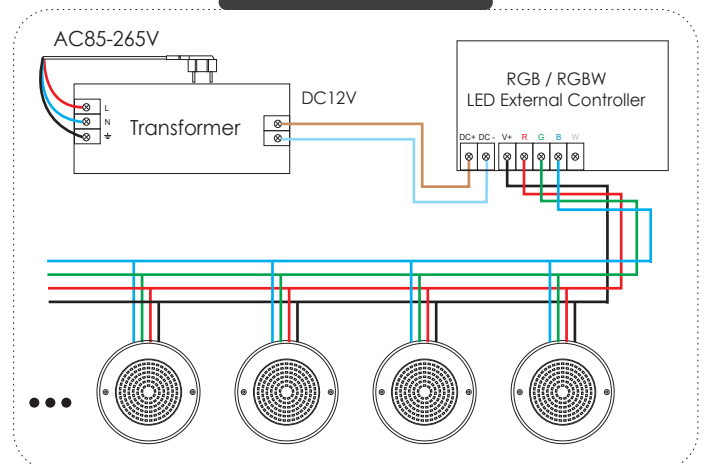

For RGB Color