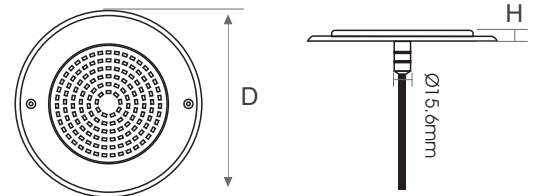

Patent

Ultra thin

12V

Advantages

- Fully resin filled, 100% waterproof
- 316L Stainless steel for marine water
- Ultra slim design in 7.5 - 8.0 mm thickness
- Suitable for Concrete Pool
- Patented 2 in 1 installation methods
 - Method 01 : Ø1/2" PVC.Conduit
 - Method 02 : Ø3/4" PVC.Conduit

Optional Color

Single colour :
- AC 12V (2-wires)

 CW (6500K)
  WW (3000K)
  Blue

RGB colour :
- DC 12V (4-wires)
- External/Wi-Fi control method

Lights Graph

Dimension

Model	Power	Voltage	Colour	Material	Flaceplate	LED Type	Beam Angle	LED QTY	Lumen	Dimension (D*H)
HTCP-S-S90-CW	8 W	AC/DC12V	Cool White (6500K)	SS316L	Silver	SMD2835	120°	90 pcs	100lm/w	96*8mm
HTCP-S-S90-WW	8 W	AC/DC12V	Warm White (3000K)	SS316L	Silver	SMD2835	120°	90 pcs	100lm/w	96*8mm
HTCP-S-S90-B	8 W	AC/DC12V	Blue	SS316L	Silver	SMD2835	120°	90 pcs	100lm/w	96*8mm
HTCP-S-S90-RGB	8 W	DC12V	RGB	SS316L	Silver	SMD2835	120°	90 pcs	100lm/w	96*8mm

Model	Power	Voltage	Colour	Material	Flaceplate	LED Type	Beam Angle	LED QTY	Lumen	Dimension (D*H)
HTCP-S-M144-CW	12 W	AC/DC12V	Cool White (6500K)	SS316L	Silver	SMD2835	120°	144 pcs	100lm/w	155*7.5mm
HTCP-S-M144-WW	12 W	AC/DC12V	Warm White (3000K)	SS316L	Silver	SMD2835	120°	144 pcs	100lm/w	155*7.5mm
HTCP-S-M144-B	12 W	AC/DC12V	Blue	SS316L	Silver	SMD2835	120°	144 pcs	100lm/w	155*7.5mm
HTCP-S-M144-RGB	12 W	DC12V	RGB	SS316L	Silver	SMD2835	120°	144 pcs	100lm/w	155*7.5mm

Model	Power	Voltage	Colour	Material	Flaceplate	LED Type	Beam Angle	LED QTY	Lumen	Dimension (D*H)
HTCP-S-L252-CW	18 W	AC/DC12V	Cool White (6500K)	SS316L	Silver	SMD2835	120°	252 pcs	100lm/w	257*7.5mm
HTCP-S-L252-WW	18 W	AC/DC12V	Warm White (3000K)	SS316L	Silver	SMD2835	120°	252 pcs	100lm/w	257*7.5mm
HTCP-S-L252-B	18 W	AC/DC12V	Blue	SS316L	Silver	SMD2835	120°	252 pcs	100lm/w	257*7.5mm
HTCP-S-L252-RGB	18 W	DC12V	RGB	SS316L	Silver	SMD2835	120°	252 pcs	100lm/w	257*7.5mm