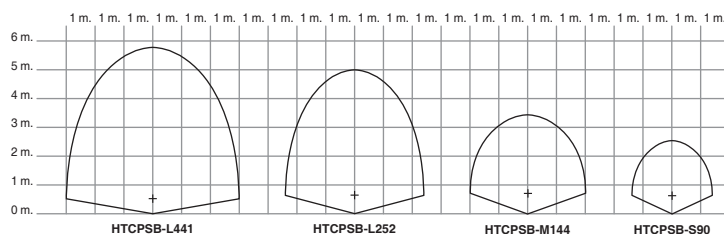

Model	Power	Voltage	Colour	Material	Flaceplate	LED Type	Beam Angle	LED QTY	Lumen	Dimension (D*H)
HTCP-S-L441-CW	35 W	AC/DC12V	Cool White (6500K)	SS316L	Silver	SMD2835	120°	441 pcs	100lm/w	257*7.5mm
HTCP-S-L441-WW	35 W	AC/DC12V	Warm White (3000K)	SS316L	Silver	SMD2835	120°	441 pcs	100lm/w	257*7.5mm
HTCP-S-L441-B	35 W	AC/DC12V	Blue	SS316L	Silver	SMD2835	120°	441 pcs	100lm/w	257*7.5mm
HTCP-S-L441-RGB	35 W	DC12V	RGB	SS316L	Silver	SMD2835	120°	441 pcs	100lm/w	257*7.5mm

Optional Color

Single colour :
- AC 12V (2-wires)

 CW (6500K)
  WW (3000K)
  Blue

RGB colour :
- DC 12V (4-wires)
- External/Wi-Fi control method

Lights Graph

Dimension

Model	Power	Voltage	Colour	Material	Flaceplate	LED Type	Beam Angle	LED QTY	Lumen	Dimension (D*H)
HTCP-SB-S90-CW	8 W	AC/DC12V	Cool White (6500K)	SS316L	Black	SMD2835	120°	90 pcs	100lm/w	96*8mm
HTCP-SB-S90-WW	8 W	AC/DC12V	Warm White (3000K)	SS316L	Black	SMD2835	120°	90 pcs	100lm/w	96*8mm
HTCP-SB-S90-B	8 W	AC/DC12V	Blue	SS316L	Black	SMD2835	120°	90 pcs	100lm/w	96*8mm
HTCP-SB-S90-RGB	8 W	DC12V	RGB	SS316L	Black	SMD2835	120°	90 pcs	100lm/w	96*8mm

Model	Power	Voltage	Colour	Material	Flaceplate	LED Type	Beam Angle	LED QTY	Lumen	Dimension (D*H)
HTCP-SB-M144-CW	12 W	AC/DC12V	Cool White (6500K)	SS316L	Black	SMD2835	120°	144 pcs	100lm/w	155*7.5mm
HTCP-SB-M144-WW	12 W	AC/DC12V	Warm White (3000K)	SS316L	Black	SMD2835	120°	144 pcs	100lm/w	155*7.5mm
HTCP-SB-M144-B	12 W	AC/DC12V	Blue	SS316L	Black	SMD2835	120°	144 pcs	100lm/w	155*7.5mm
HTCP-SB-M144RGB	12 W	DC12V	RGB	SS316L	Black	SMD2835	120°	144 pcs	100lm/w	155*7.5mm