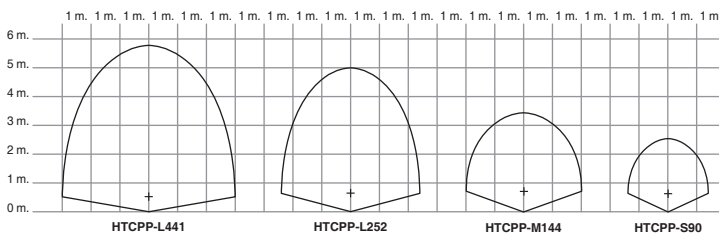

Optional Color

Single colour :
- AC 12V (2-wires)

 CW (6500K)
  WW (3000K)
  Blue

RGB colour :
- DC 12V (4-wires)
- External/Wi-Fi control method

Lights Graph

Dimension

Model	Power	Voltage	Colour	Material	Flaceplate	LED Type	Beam Angle	LED QTY	Lumen	Dimension (D*H)
HTCP-P-S90-CW	8 W	AC/DC12V	Cool White (6500K)	Plastic	White	SMD2835	120°	90 pcs	100lm/w	96*8mm
HTCP-P-S90-WW	8 W	AC/DC12V	Warm White (3000K)	Plastic	White	SMD2835	120°	90 pcs	100lm/w	96*8mm
HTCP-P-S90-B	8 W	AC/DC12V	Blue	Plastic	White	SMD2835	120°	90 pcs	100lm/w	96*8mm
HTCP-P-S90-RGB	8 W	DC12V	RGB	Plastic	White	SMD2835	120°	90 pcs	100lm/w	96*8mm

Model	Power	Voltage	Colour	Material	Flaceplate	LED Type	Beam Angle	LED QTY	Lumen	Dimension (D*H)
HTCP-P-M144-CW	12 W	AC/DC12V	Cool White (6500K)	Plastic	White	SMD2835	120°	144 pcs	100lm/w	155*7.5mm
HTCP-P-M144-WW	12 W	AC/DC12V	Warm White (3000K)	Plastic	White	SMD2835	120°	144 pcs	100lm/w	155*7.5mm
HTCP-P-M144-B	12 W	AC/DC12V	Blue	Plastic	White	SMD2835	120°	144 pcs	100lm/w	155*7.5mm
HTCP-P-M144-RGB	12 W	DC12V	RGB	Plastic	White	SMD2835	120°	144 pcs	100lm/w	155*7.5mm