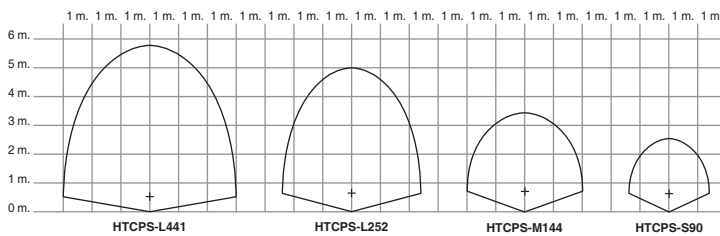

Optional Color

Single colour :
- AC 12V (2-wires)

 CW (6500K)
  WW (3000K)
  Blue

RGB colour :
- DC 12V (4-wires)
- External/Wi-Fi control method

Lights Graph

Dimension

Model	Power	Voltage	Colour	Material	Flaceplate	LED Type	Beam Angle	LED QTY	Lumen	Dimension (D*H)
HTCP-S-S90-CW	8 W	AC/DC12V	Cool White (6500K)	SS316L	Silver	SMD2835	120°	90 pcs	100lm/w	96*8mm
HTCP-S-S90-WW	8 W	AC/DC12V	Warm White (3000K)	SS316L	Silver	SMD2835	120°	90 pcs	100lm/w	96*8mm
HTCP-S-S90-B	8 W	AC/DC12V	Blue	SS316L	Silver	SMD2835	120°	90 pcs	100lm/w	96*8mm
HTCP-S-S90-RGB	8 W	DC12V	RGB	SS316L	Silver	SMD2835	120°	90 pcs	100lm/w	96*8mm

Model	Power	Voltage	Colour	Material	Flaceplate	LED Type	Beam Angle	LED QTY	Lumen	Dimension (D*H)
HTCP-S-M144-CW	12 W	AC/DC12V	Cool White (6500K)	SS316L	Silver	SMD2835	120°	144 pcs	100lm/w	155*7.5mm
HTCP-S-M144-WW	12 W	AC/DC12V	Warm White (3000K)	SS316L	Silver	SMD2835	120°	144 pcs	100lm/w	155*7.5mm
HTCP-S-M144-B	12 W	AC/DC12V	Blue	SS316L	Silver	SMD2835	120°	144 pcs	100lm/w	155*7.5mm
HTCP-S-M144-RGB	12 W	DC12V	RGB	SS316L	Silver	SMD2835	120°	144 pcs	100lm/w	155*7.5mm

Model	Power	Voltage	Colour	Material	Flaceplate	LED Type	Beam Angle	LED QTY	Lumen	Dimension (D*H)
HTCP-S-L252-CW	18 W	AC/DC12V	Cool White (6500K)	SS316L	Silver	SMD2835	120°	252 pcs	100lm/w	257*7.5mm
HTCP-S-L252-WW	18 W	AC/DC12V	Warm White (3000K)	SS316L	Silver	SMD2835	120°	252 pcs	100lm/w	257*7.5mm
HTCP-S-L252-B	18 W	AC/DC12V	Blue	SS316L	Silver	SMD2835	120°	252 pcs	100lm/w	257*7.5mm
HTCP-S-L252-RGB	18 W	DC12V	RGB	SS316L	Silver	SMD2835	120°	252 pcs	100lm/w	257*7.5mm