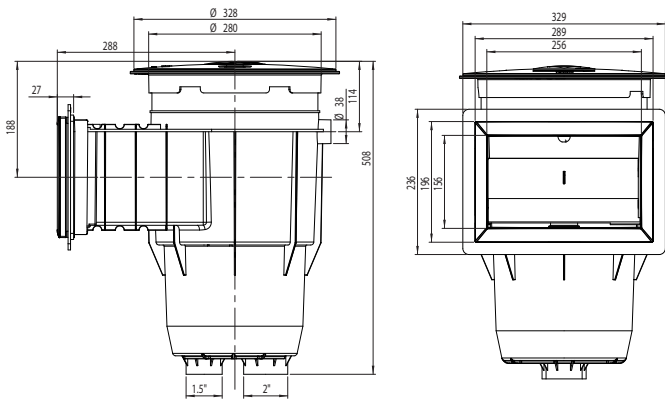

Model	Code	Colour	Material	Description
EM0030-RV	88150912	White	ABS	Standard Wall Skimmer (Round Cover) Vinyl Pool
EM0030-RC	88151012	White	ABS	Standard Wall Skimmer (Round Cover) Concrete Pool
EM0030-SV	88151112	White	ABS	Standard Wall Skimmer (Square Cover) Vinyl Pool
EM0030-SC	88151212	White	ABS	Standard Wall Skimmer (Square Cover) Concrete Pool

EM0030-RV EM0030-RC