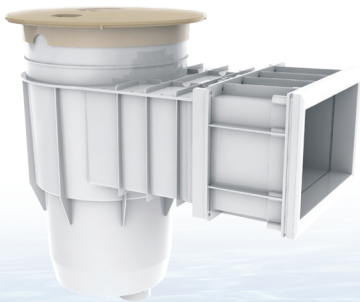

Model	Code	Colour	Material	Description
EM0050-RV	88151712	White	ABS	Wall Skimmer with Extension (Round Cover) Vinyl Pool (Wider Flange)
EM0050-RC	88151812	White	ABS	Wall Skimmer with Extension (Round Cover) Concrete Pool
EM0050-SV	88151912	White	ABS	Wall Skimmer with Extension (Square Cover) Vinyl Pool (Wider Flange)
EM0050-SC	88152012	White	ABS	Wall Skimmer with Extension (Square Cover) Concrete Pool

EM0050-RV EM0050-RC