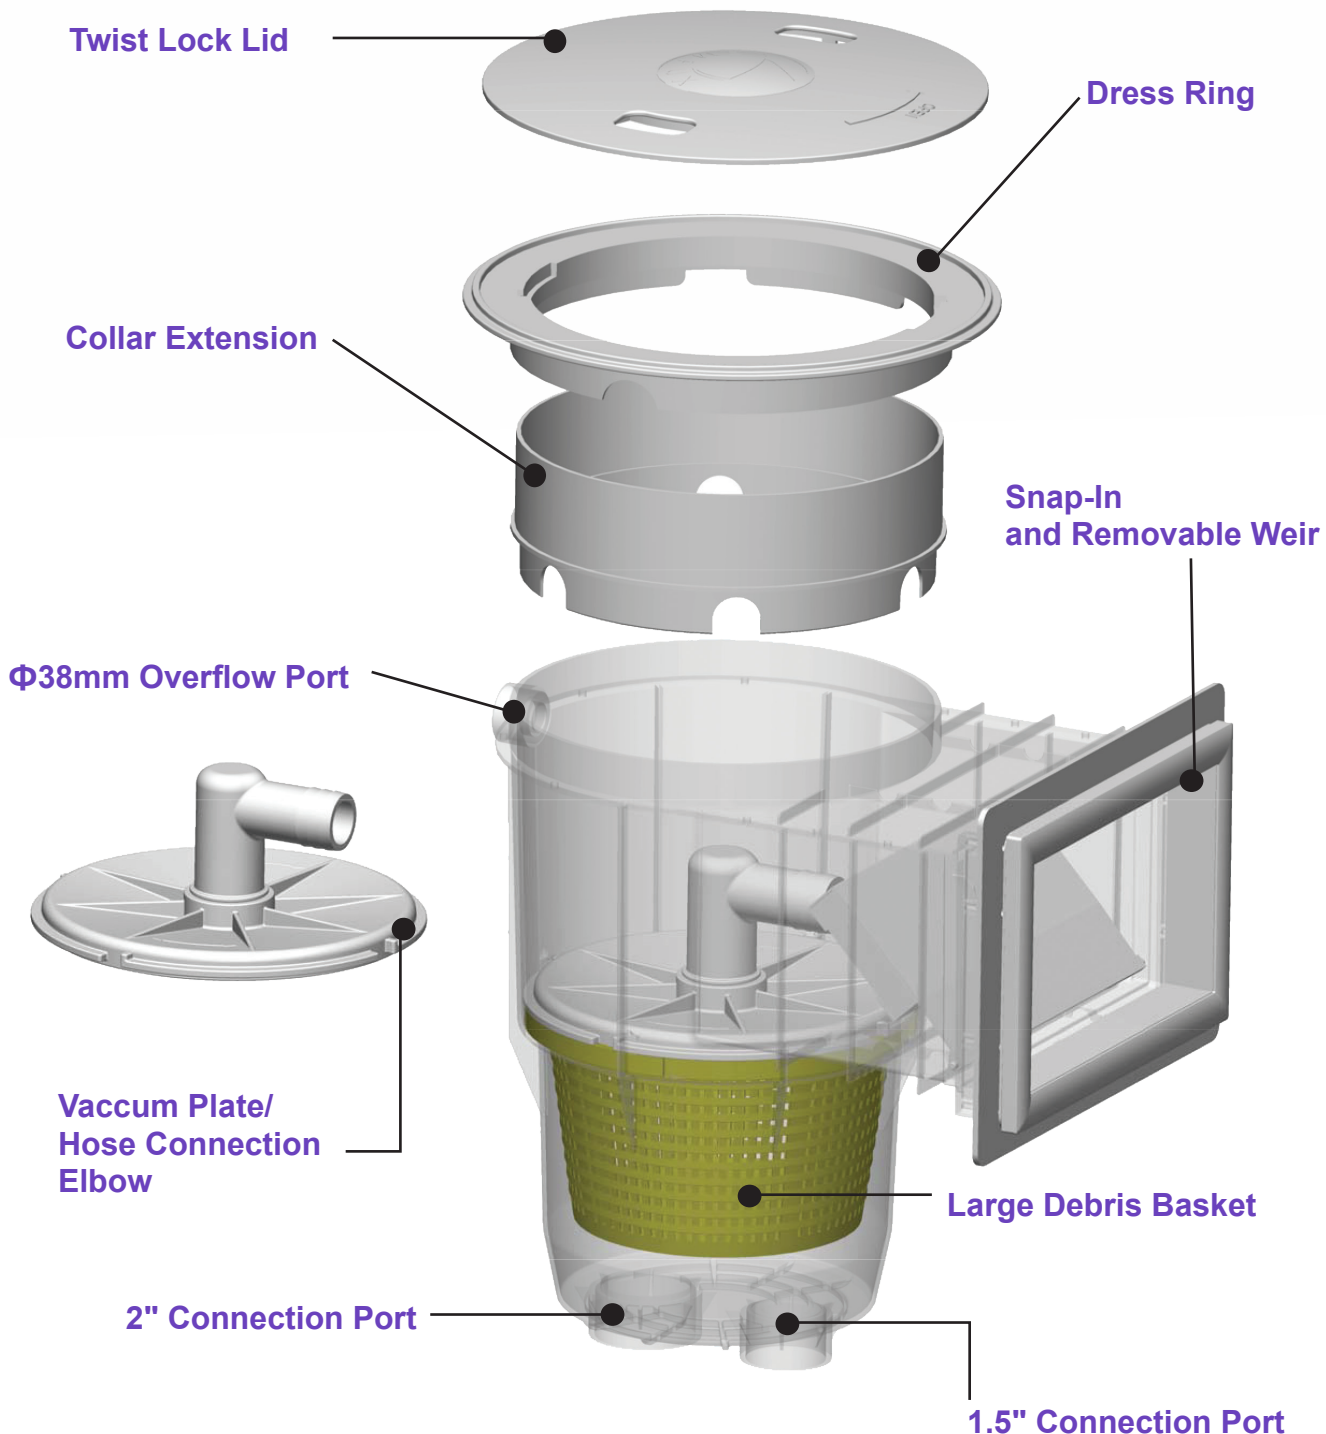

# EMAUX SKIMMERS THE ESSENTIAL COMPONENT FOR POOLS

*Durable one-piece moulded structure*

*High performance velocity skimming*

*Large debris collection basket*

*Less power load on the pump*

# Heavy Duty Skimmer

The heavy-duty skimmer can be used for residential and commercial swimming pools suitable for concrete, fibreglass and vinyl surfaces. The 3 models are injection molded and made with UV resistant ABS material; the reinforced material provides the maximum strength and durability for all weather conditions. The high flexibility design allows 1.5" or 2" suction connections to the piping.

## Features

- ✓ Suitable for 1.5" and 2" piping
- ✓ Knockout overflow / fill port
- ✓ Durable, corrosion-proof unibody construction
- ✓ Large debris collection basket
- ✓ Snap-in and removable weir
- ✓ Optional stackable extension collar allows infinite vertical height
- ✓ Optional stackable extension throat allows infinite horizontal length

# Standard Wall Skimmer

Model	Code	Colour	Material	Description
EM0030-RV	88150912	White	ABS	Standard Wall Skimmer (Round Cover) Vinyl Pool
EM0030-RC	88151012	White	ABS	Standard Wall Skimmer (Round Cover) Concrete Pool
EM0030-SV	88151112	White	ABS	Standard Wall Skimmer (Square Cover) Vinyl Pool
EM0030-SC	88151212	White	ABS	Standard Wall Skimmer (Square Cover) Concrete Pool