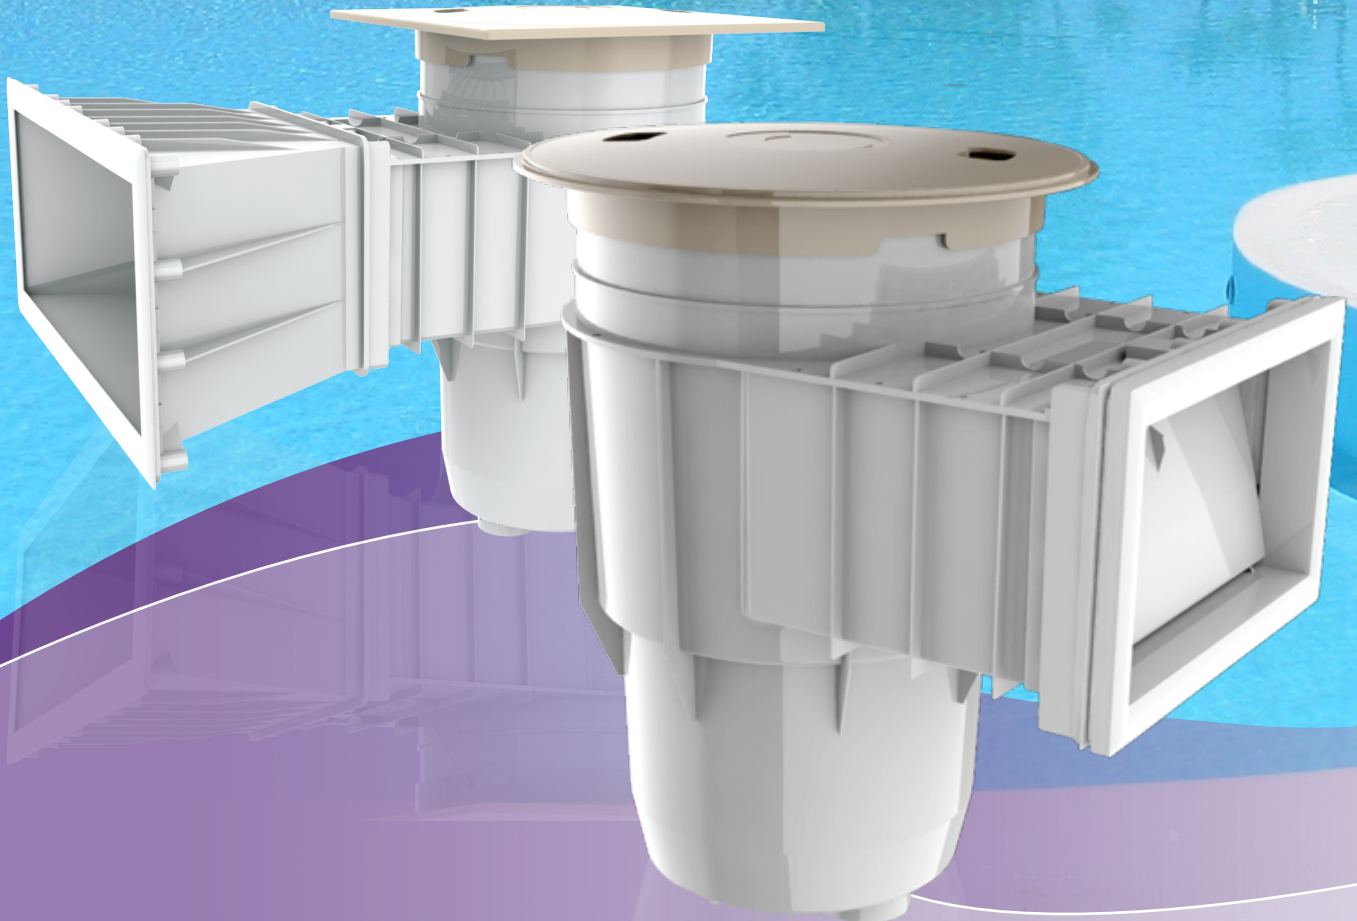

**EMAUX<sup>®</sup>**  
Water Technology

Heavy Duty  
Skimmer

# EMAUX SKIMMERS THE ESSENTIAL COMPONENT FOR POOLS

*Durable one-piece moulded structure*

*High performance velocity skimming*

*Large debris collection basket*

*Less power load on the pump*

# Heavy Duty Skimmer

The heavy-duty skimmer can be used for residential and commercial swimming pools suitable for concrete, fibreglass and vinyl surfaces. The 3 models are injection molded and made with UV resistant ABS material; the reinforced material provides the maximum strength and durability for all weather conditions. The high flexibility design allows 1.5" or 2" suction connections to the piping.

## Features

- ✓ Suitable for 1.5" and 2" piping
- ✓ Knockout overflow / fill port
- ✓ Durable, corrosion-proof unibody construction
- ✓ Large debris collection basket
- ✓ Snap-in and removable weir
- ✓ Optional stackable extension collar allows infinite vertical height
- ✓ Optional stackable extension throat allows infinite horizontal length