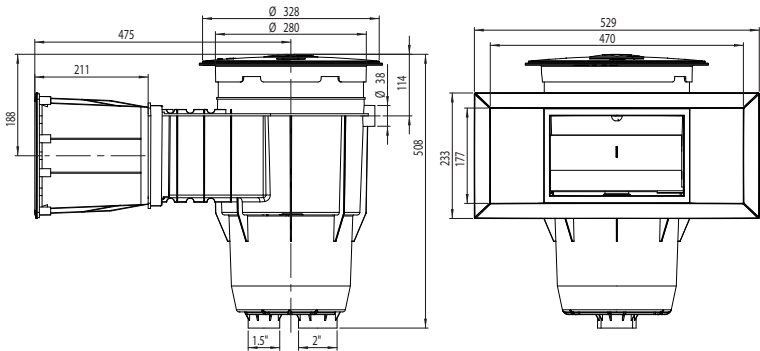

Model	Code	Colour	Material	Description
EM0040-RV	88151312	White	ABS	Wide Mouth Wall Skimmer (Round Cover) Vinyl Pool
EM0040-RC	88151412	White	ABS	Wide Mouth Wall Skimmer (Round Cover) Concrete Pool
EM0040-SV	88151512	White	ABS	Wide Mouth Wall Skimmer (Square Cover) Vinyl Pool
EM0040-SC	88151612	White	ABS	Wide Mouth Wall Skimmer (Square Cover) Concrete Pool

EM0040-RV EM0040-RC

EM0040-SV EM0040-SC