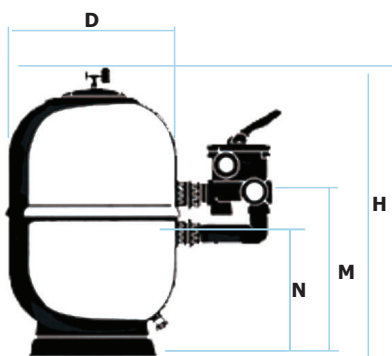

Specifications

CODE	19781-0100TH	00499-0100TH	00500-0100TH	08133-0100TH
MULIPOINT SIZE	1 - 1/2"	1 - 1/2"	2"	2"
FLOW RATE (m ³ /hr)	9	14	21	32
SILICA SAND (kg)	90	125	290	500
MACTH WITH PUMP	0.50 HP	0.75 HP	1.00 HP	2.00 HP

Dimension

	19781-0100TH	00499-0100TH	00500-0100TH	08133-0100TH
D mm	500	600	750	900
H mm	770	850	945	1050
M mm	415	455	555	660
N mm	290	330	325	390