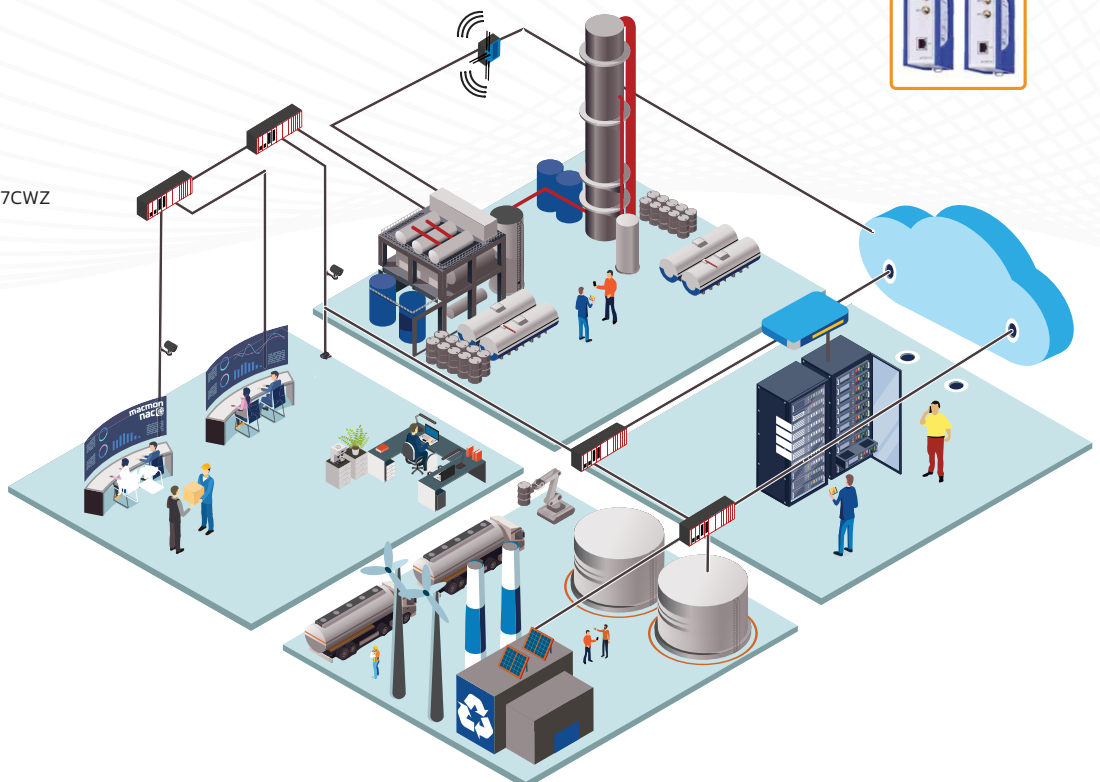

PLANT WIDE CABLING INFRASTRUCTURE

- Instrumentation Cable
- Industrial Ethernet Cable (to BS EN 50288-7 / IEC 60502-1 / PLTC)
- Belden Industrial Ethernet Cable (to BS EN 50288-7 / JEC 60502-1 / BS 6387CWZ)
- Industrial Protocol Cable
- Belden Industrial Ethernet Cable (to BS EN 50288-7 / IEC 60502-1 / PLTC)
- Belden Industrial Ethernet Cable (to BS EN 50288-7 / JEC 60502-1 / BS 6387CWZ)
- Belden Industrial Ethernet Cable (to BS EN 50288-7 / IEC 60502-1 / PLTC)
- Belden Industrial Ethernet Cable (to BS EN 50288-7 / JEC 60502-1 / BS 6387CWZ)
- Belden Industrial Ethernet Cable (to BS EN 50288-7 / IEC 60502-1 / PLTC)
- Belden Industrial Ethernet Cable (to BS EN 50288-7 / JEC 60502-1 / BS 6387CWZ)