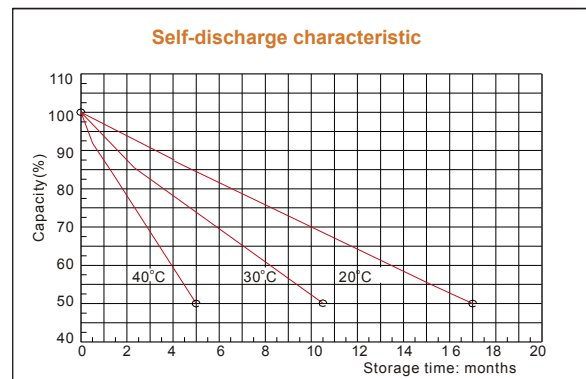

CT12-100X 12V 100Ah (10hr) Sealed Lead Acid (SLA) Battery

DENA ENGINEERING CO.,LTD.

185/1 Wongsawang Road, Wongsawang, Bangsue, Bangkok 10800 THAILAND

Tel. 02-587-7780, 02-910-9600 Fax. 02-587-1624 e-mail: dena@dena.co.th www.dena.co.th