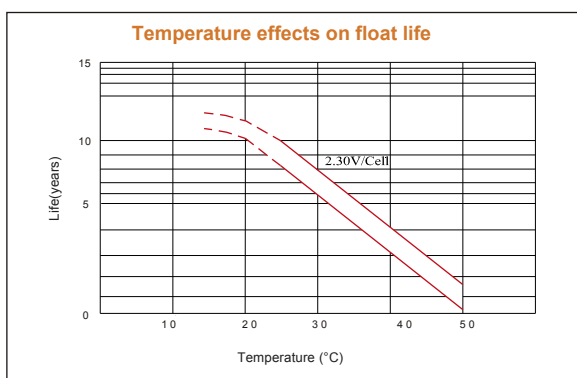

CT12-100X 12V 100Ah (10hr) Sealed Lead Acid (SLA) Battery

DENA ENGINEERING CO.,LTD.

185/1 Wongsawang Road, Wongsawang, Bangsue, Bangkok 10800 THAILAND

Tel. 02-587-7780, 02-910-9600 Fax. 02-587-1624 e-mail: dena@dena.co.th www.dena.co.th