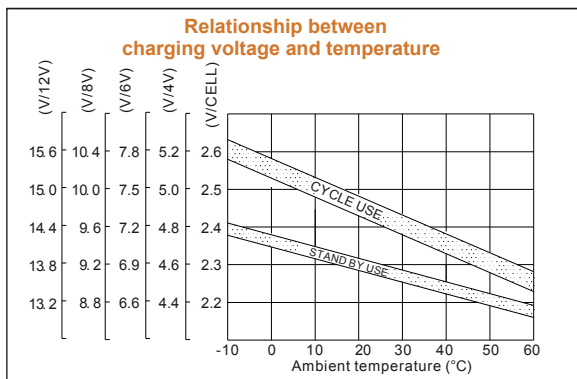

CT12-100X 12V 100Ah (10hr) Sealed Lead Acid (SLA) Battery

DENA ENGINEERING CO.,LTD.

185/1 Wongsawang Road, Wongsawang, Bangsue, Bangkok 10800 THAILAND

Tel. 02-587-7780, 02-910-9600 Fax. 02-587-1624 e-mail: dena@dena.co.th www.dena.co.th