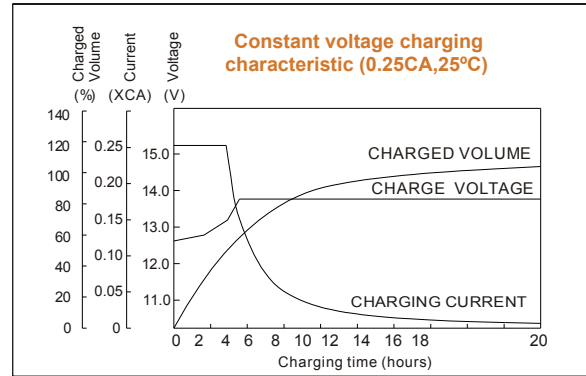

CT12-100X 12V 100Ah (10hr) Sealed Lead Acid (SLA) Battery

DENA ENGINEERING CO.,LTD.

185/1 Wongsawang Road, Wongsawang, Bangsue, Bangkok 10800 THAILAND

Tel. 02-587-7780, 02-910-9600 Fax. 02-587-1624 e-mail: dena@dena.co.th www.dena.co.th