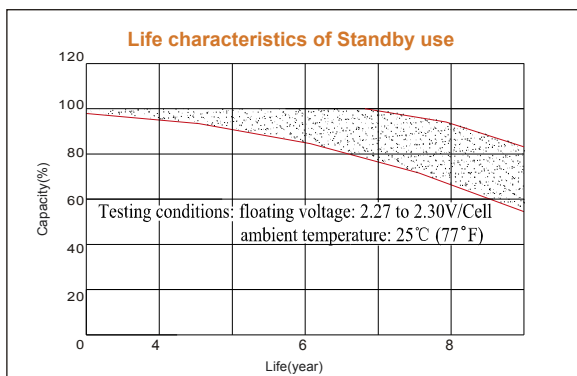

CT12-100X 12V 100Ah (10hr) Sealed Lead Acid (SLA) Battery

DENA ENGINEERING CO.,LTD.

185/1 Wongsawang Road, Wongsawang, Bangsue, Bangkok 10800 THAILAND

Tel. 02-587-7780, 02-910-9600 Fax. 02-587-1624 e-mail: dena@dena.co.th www.dena.co.th