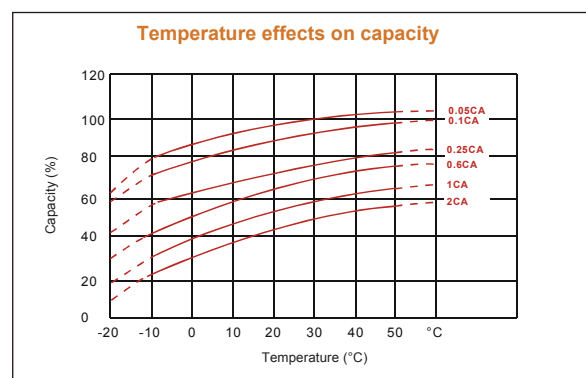

CT12-100X 12V 100Ah (10hr) Sealed Lead Acid (SLA) Battery

DENA ENGINEERING CO.,LTD.

185/1 Wongsawang Road, Wongsawang, Bangsue, Bangkok 10800 THAILAND

Tel. 02-587-7780, 02-910-9600 Fax. 02-587-1624 e-mail: dena@dena.co.th www.dena.co.th