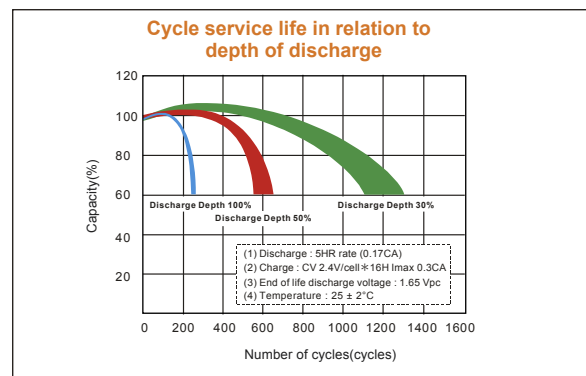

CT12-100X 12V 100Ah (10hr) Sealed Lead Acid (SLA) Battery

DENA ENGINEERING CO.,LTD.

185/1 Wongsawang Road, Wongsawang, Bangsue, Bangkok 10800 THAILAND

Tel. 02-587-7780, 02-910-9600 Fax. 02-587-1624 e-mail: dena@dena.co.th www.dena.co.th