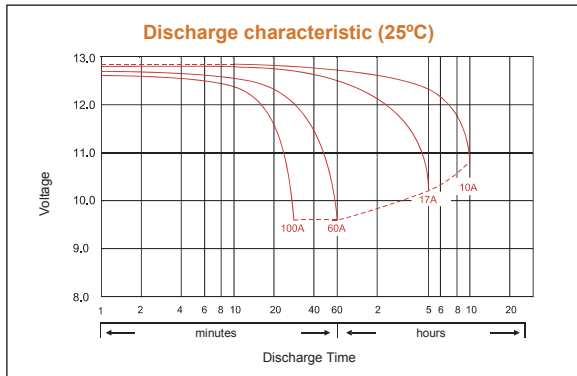

CT12-100X 12V 100Ah (10hr) Sealed Lead Acid (SLA) Battery

DENA ENGINEERING CO.,LTD.

185/1 Wongsawang Road, Wongsawang, Bangsue, Bangkok 10800 THAILAND

Tel. 02-587-7780, 02-910-9600 Fax. 02-587-1624 e-mail: dena@dena.co.th www.dena.co.th