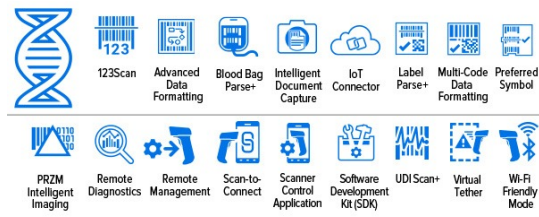

Make Data-Driven Decisions Informed by Your Scanners

Zebra's IoT Connector is a fully automated real-time data collection tool that routes data from your scanners into your preferred IoT endpoint. By mining and analyzing the data, you can get the insights needed to make data-driven decisions in real time.

Recommended Services

Zebra OneCare Select; Zebra OneCare Essential; Zebra OneCare Battery Maintenance

Footnotes

1. Available on DS4600-DL/HL models
2. Refer to Product Reference Guide for complete list of symbologies
3. At one scan per second
4. Printing resolution, contrast and ambient light dependent Specifications are subject to change without notice.

Zebra DNA

Zebra DNA is a suite of highly intelligent firmware, software, utilities and apps exclusively engineered to ensure maximum performance from every Zebra scanner. For more information, please visit www.zebra.com/zebradna