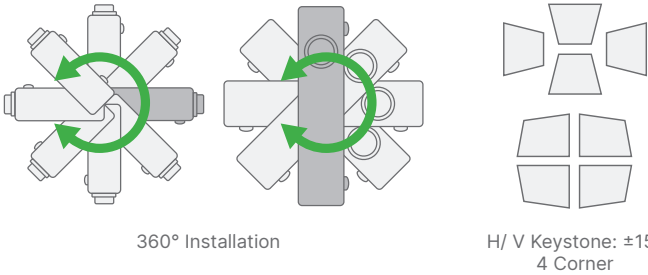

Flexible Installation

Supports 360° no limitation on projection angle, vertical / horizontal keystone, and 4-corner geometric adjustment, allowing for almost unlimited mounting flexibility.