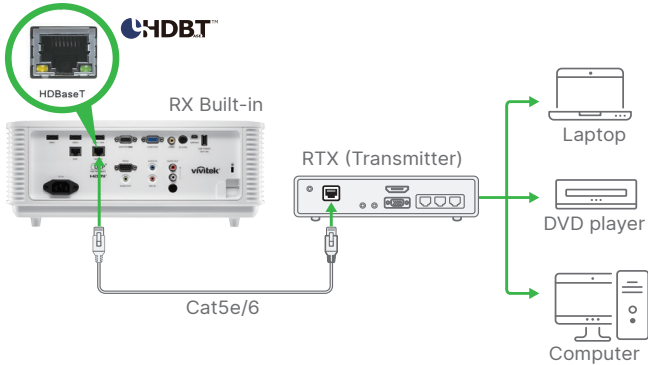

### 1.65X Zoom Range

The DU4871Z is equipped with a 1.65X big zoom optical lens and supports a throw ratio of 1.15 to 1.9:1. It can provide flexible projection distance installation in any challenging environments. With the horizontal/vertical lens shift, even if the projector cannot be placed in the middle position, it can be flexibly adjusted to provide a perfect ratio image.

Support HDBaseT™ Connectivity

The DU4871Z has built-in HDBaseT™ interface support for the transmission of high-quality audiovisual content over standard CAT5e/6 LAN cabling. This allows the projector to be placed up to 100 m from the source with low-cost cabling.

PJ-Control Tool

Vivitek PJ-control is a control software for Vivitek projector. This software tool can manage multiple projectors to control viewing options, settings, scheduling, and adjust display features by the network.