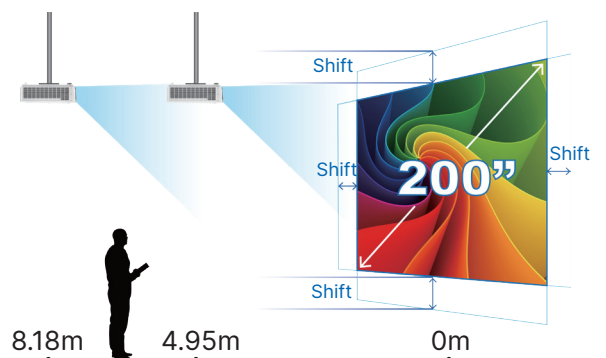

### Brightness and Color Performance

The DU4871Z features 7,000 lumens of high brightness, 20,000: 1 contrast ratio and offers the next generation of advanced vivid color technology to deliver a perfect image display.

### 1.65X Zoom Range

The DU4871Z is equipped with a 1.65X big zoom optical lens and supports a throw ratio of 1.15 to 1.9:1. It can provide flexible projection distance installation in any challenging environments. With the horizontal/vertical lens shift, even if the projector cannot be placed in the middle position, it can be flexibly adjusted to provide a perfect ratio image.