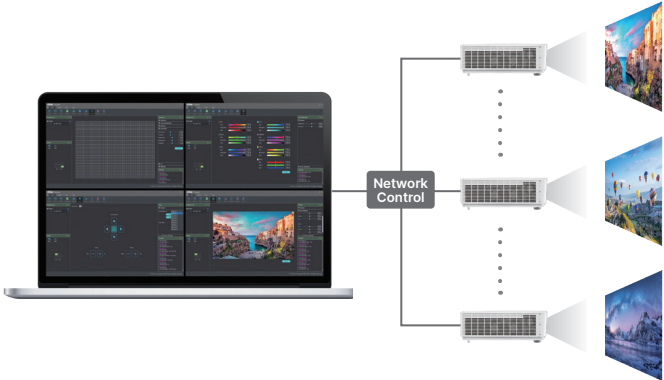

### 1.65X Zoom Range

The DU4871Z is equipped with a 1.65X big zoom optical lens and supports a throw ratio of 1.15 to 1.9:1. It can provide flexible projection distance installation in any challenging environments. With the horizontal/vertical lens shift, even if the projector cannot be placed in the middle position, it can be flexibly adjusted to provide a perfect ratio image.

Support HDBaseT™ Connectivity

The DU4871Z has built-in HDBaseT™ interface support for the transmission of high-quality audiovisual content over standard CAT5e/6 LAN cabling. This allows the projector to be placed up to 100 m from the source with low-cost cabling.

PJ-Control Tool

Vivitek PJ-control is a control software for Vivitek projector. This software tool can manage multiple projectors to control viewing options, settings, scheduling, and adjust display features by the network.