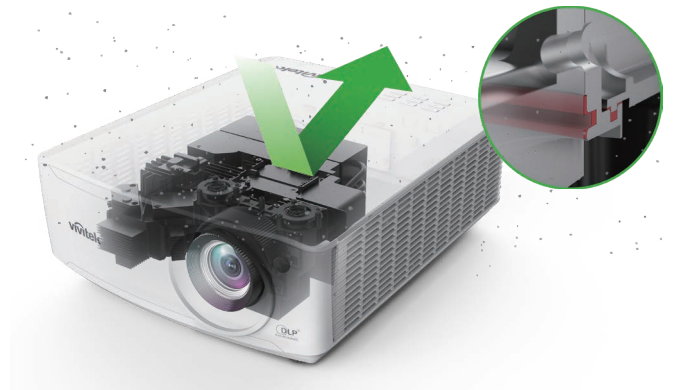

IP6X Optical Engine Certified Design

The optical system, from the laser light source to lens is completely sealed and rated IP6X for protection against dust ingress, ensuring consistent brightness over time with reliable performance and much reduced need for maintenance.