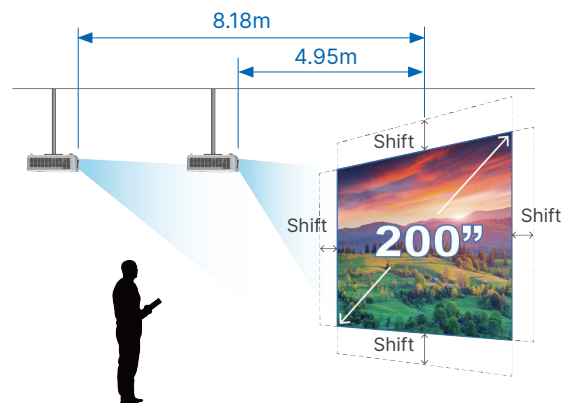

1.65X Zoom Range

The DU4771Z is equipped with a 1.65X big zoom optical lens and supports a throw ratio of 1.15 to 1.9:1. It can provide flexible projection distance installation in any challenging environments. With the horizontal/vertical lens shift, even if the projector cannot be placed in the middle position, it can be flexibly adjusted to provide a perfect ratio image.