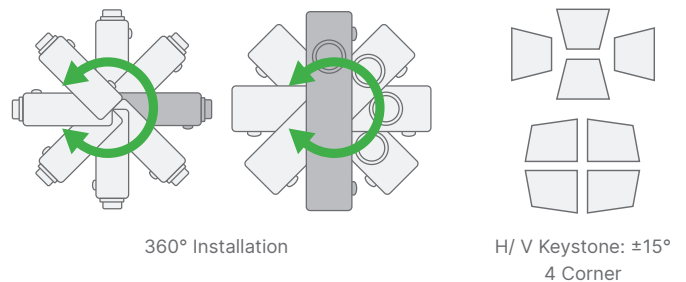

Flexible Installation

Support vertical / horizontal keystone and 4-corner geometric adjustment, allowing for virtually unlimited mounting flexibility.