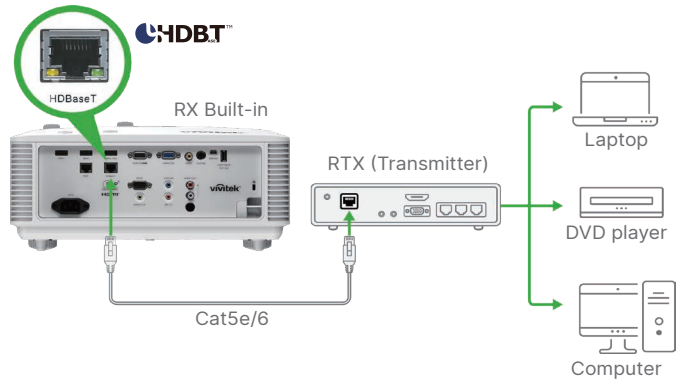

1.65X Zoom Range

The DU4771Z is equipped with a 1.65X big zoom optical lens and supports a throw ratio of 1.15 to 1.9:1. It can provide flexible projection distance installation in any challenging environments. With the horizontal/vertical lens shift, even if the projector cannot be placed in the middle position, it can be flexibly adjusted to provide a perfect ratio image.

Support HDBaseT™ Connectivity

The DU4771Z has built-in HDBaseT™ interface for long-distance signal transmission of high-quality audiovisual content. HDBaseT™ reduces cabling requirements and installation, saving time and costs.