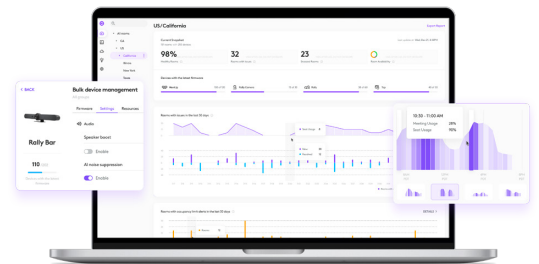

SOUNDS AWESOME

High-performance drivers, adaptive beamforming mics, and a patented anti-vibration enclosure combine rich sound with exquisite sensitivity up to 15 feet (4.5 meters). Add up to two additional mic pods for even greater coverage.

START MEETINGS WITH A TAP

Meetings start with just one touch with Tap IP, a network-connected touch controller that's easy to use and simple to set up.

MANAGEMENT AND INSIGHTS

Monitor, manage, and get business insights into how your rooms are being used with Logitech Sync.