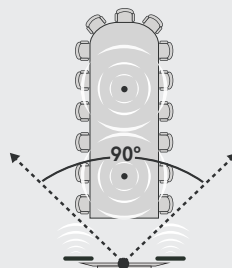

Rally Plus

UP TO 16 SEATS