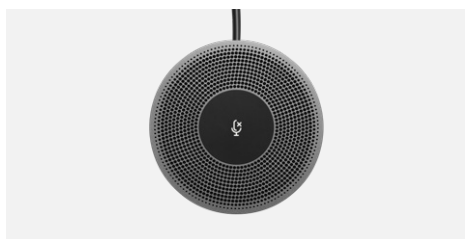

MEETUP ACCESSORIES

EXPANSION MIC

Logitech Expansion Mic for MeetUp provides greater flexibility for room configurations. Built-in beamforming mics are optimized for up to 4 meters (13.1 feet). To extend that range up to 5 meters (16.4 feet), add an Expansion Mic.