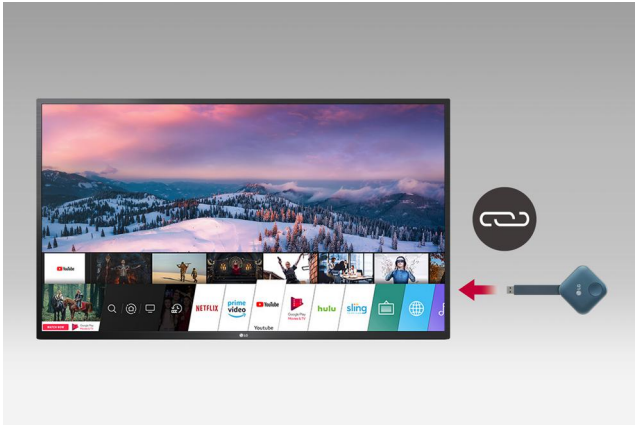

LG One:Quick^{Share} SC-00DA

Start Working with Simple and Easy Connecting

LG One:Quick Share is a wireless screen sharing solution available through LG webOS Signage*, USB transmission unit for PC (SC-00DA), and its app. With One:Quick Share, you can simply share personal PC screen to LG Signage with easy initial setup to use, as well as availability to manage LG Signage's basic functions*.

* One:Quick Share may not be available in certain products.

** Volume, Picture Mode, Auto Bright, Presentation Timer, Agenda/Note can be set on LG One:Quick Share PC App.

Simple & Easy Pairing

Plug and Play

Wireless Screen Sharing

Embedded Wi-Fi

EASY TO START

Easy Pairing

Connect USB type dongle devices to LG Signage for auto pairing, and disconnect them. Just by doing so, these two are ready to be connected each other.

* One signage can be connected to a total of 4 USB-type dongle devices.

Plug and Play

Simply share your personal PC screen to the LG Signage by connecting the USB dongle device on the PC after pairing with the Signage.