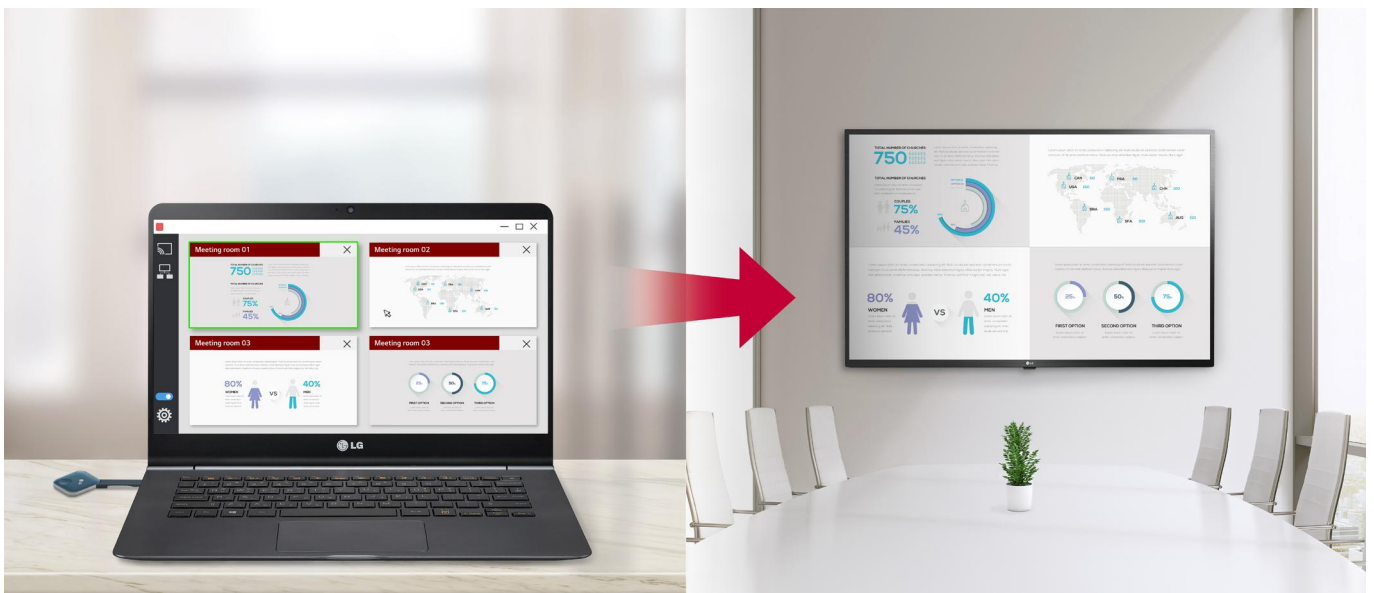

LG One:Quick^{Share} SC-00DA

Start Working with Simple and Easy Connecting

LG One:Quick Share is a wireless screen sharing solution available through LG webOS Signage*, USB transmission unit for PC (SC-00DA), and its app. With One:Quick Share, you can simply share personal PC screen to LG Signage with easy initial setup to use, as well as availability to manage LG Signage's basic functions*.

VALUE ADDED FEATURES

Setting Without Remote Control

Without a remote control, you can adjust the default setting values of signage (volume, picture mode, auto bright, etc.) on the One:Quick Share PC application, as well as further edit the agenda/note, presentation settings displayed in Office Meeting Mode.

* Setting without remote control function is enabled when the USB Dongle is paired to the LG Signage and connected to the PC.

** Users can enable Office Meeting Mode at EZ Setting menu of the Signage.

Screen Manager