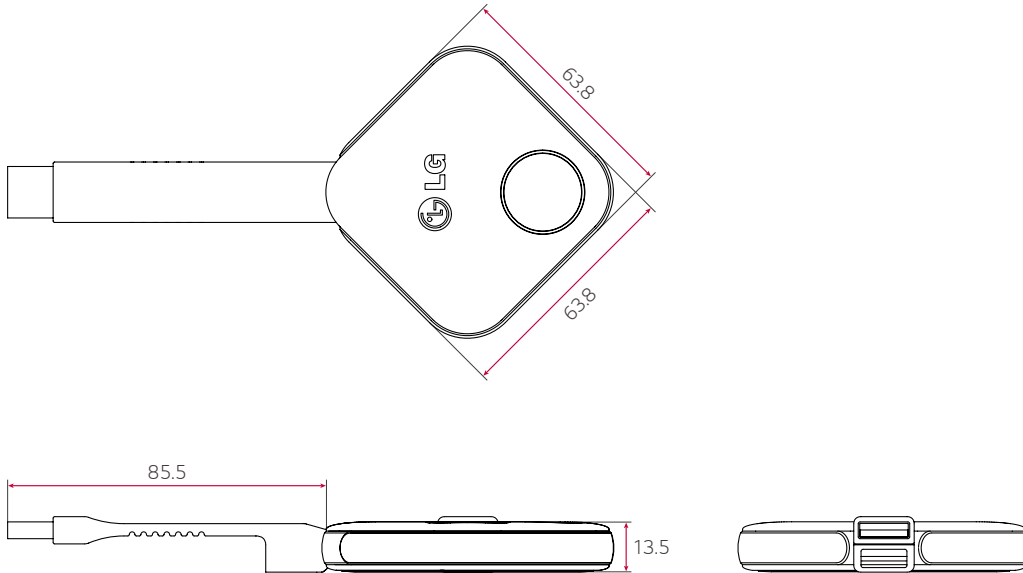

DIMENSION

(unit: mm)

* Dimensions may differ from the above image, so please contact LG sales team to verify before ordering.

CDG | Computer Peripheral and Supplies Ltd.

Computer Peripheral and Supplies Ltd.
244 Soi Pattanakarn 53, Pattanakarn, Suanluang,
Bangkok 10250 Thailand

Contact Us

: facebook.com/cps.co.th
: Tel. 02-7224040 Ext.9
: sales.dept@cps.co.th
: www.cps.co.th

Follow Us

CPS
Other
: Tel : (66) 0-2322-9535
: Fax : (66) 0-2322-7990

More Details