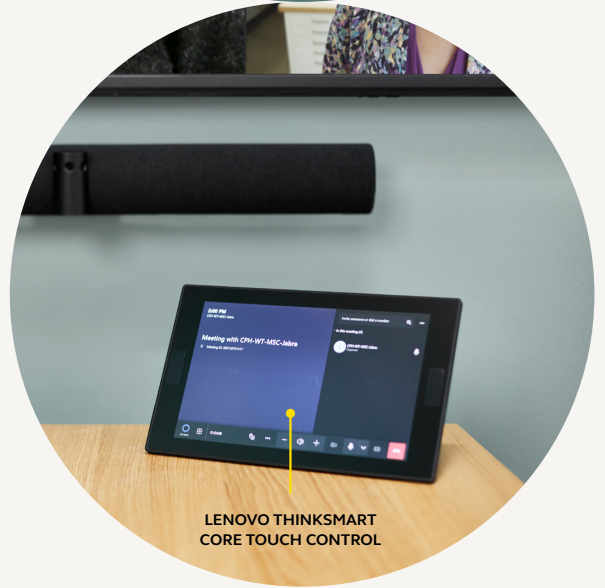

## Easy installation

Whichever way you look at it, **PanaCast 50** couldn't be easier to install, with three different options to suit every room setup. Choose from Wall Mount, Table Stand and Screen Mount (VESA)<sup>4</sup>, with clear, easy to follow instructions.

### Simple setup. Instant meetings

**PanaCast 50** is plug-and-play, so from the very first time you set it up, to its day-to-day use, it couldn't be easier to manage. We're all about keeping collaboration simple, which is why **PanaCast 50** works in two separate ways:

As a stand alone  
Bring Your Own Device  
(BYOD) peripheral

As a Room System  
with **Lenovo**  
**ThinkSmart Core**

**Built to work the way you do.**

FEATURES	BENEFITS
<b>Video</b>	
180° field of view	Wall-to-wall natural view without distortion
Panoramic-4K quality	Everyone looks sharp and in focus
Virtual Director	Detecting active speakers and framing accordingly for dynamic and engaging meetings
Dynamic Composition	Single-stream: Close up view of up to 4 participants Multi-stream*: Close up view of up to 2 participants and full room panoramic view
Intelligent Meeting Space	Create personalized meeting space in open areas or rooms with glass walls to include only people within the defined boundaries
<b>Audio</b>	
Microphones	8 beamforming microphones for crystal clear conversations
Speakers	4 speakers in vibration-free, stereo setup for high-definition audio
<b>Ease of use</b>	
Whiteboard sharing	Captures anything you write on a whiteboard in real-time, enhancing readability
Room Usage Insights	Visual dashboard data enables you to analyze meeting history and reconfigure office spaces accordingly
Intelligent Speaker for Microsoft Teams Rooms	Identify the voices of up to 10 speakers in a room for intelligent speech features such as live transcription
Plug-and-play connectivity	Instant collaboration
Jabra+ for admins	Easy remote management of PanaCast 50 devices