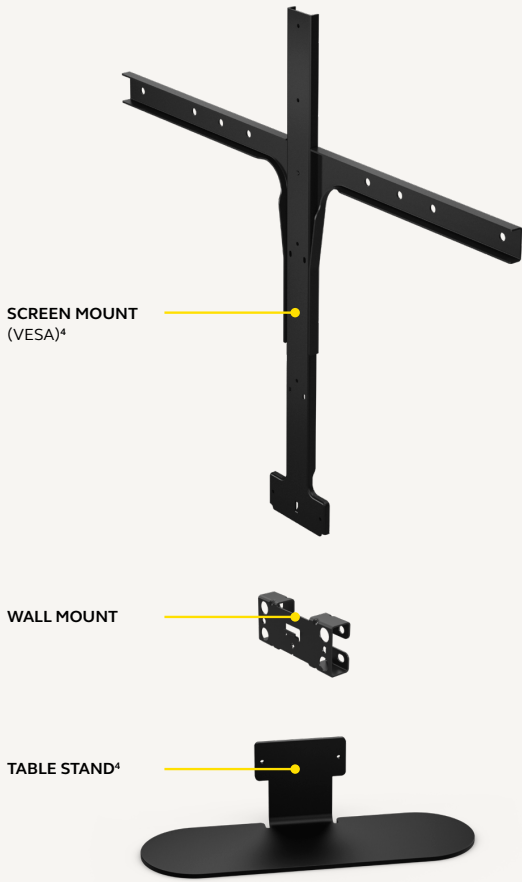

## Easy installation

Whichever way you look at it, **PanaCast 50** couldn't be easier to install, with three different options to suit every room setup. Choose from Wall Mount, Table Stand and Screen Mount (VESA)<sup>4</sup>, with clear, easy to follow instructions.