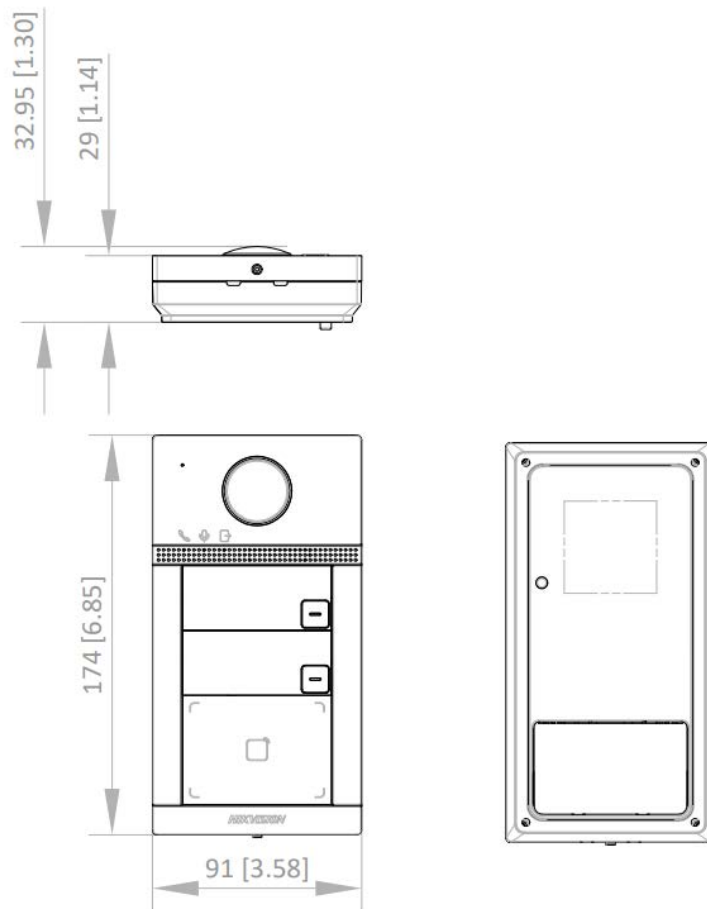

▪ Dimension

Unit:mm [inch]

SCALE	1:1