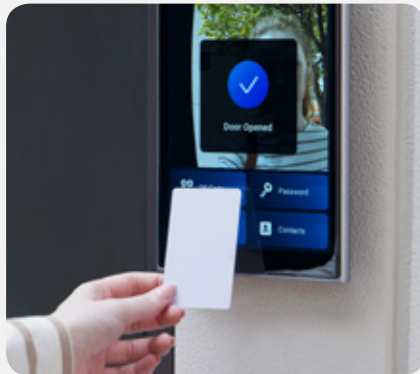

## Intelligent Authentications

- Supports cards, PIN codes, and biometric recognition
- Enjoy touch-free access
- No need to surrender cards when entering

*Face*

*Fingerprint*

*Card*

*PIN Code*

# VILLA SOLUTION

The villa solution provides thoughtful, useful functions for every member of the home. Users can call multiple indoor stations at the same time and unlock a door at any of the indoor stations. They can also receive all call information and unlock doors remotely and conveniently using the app on a mobile device.