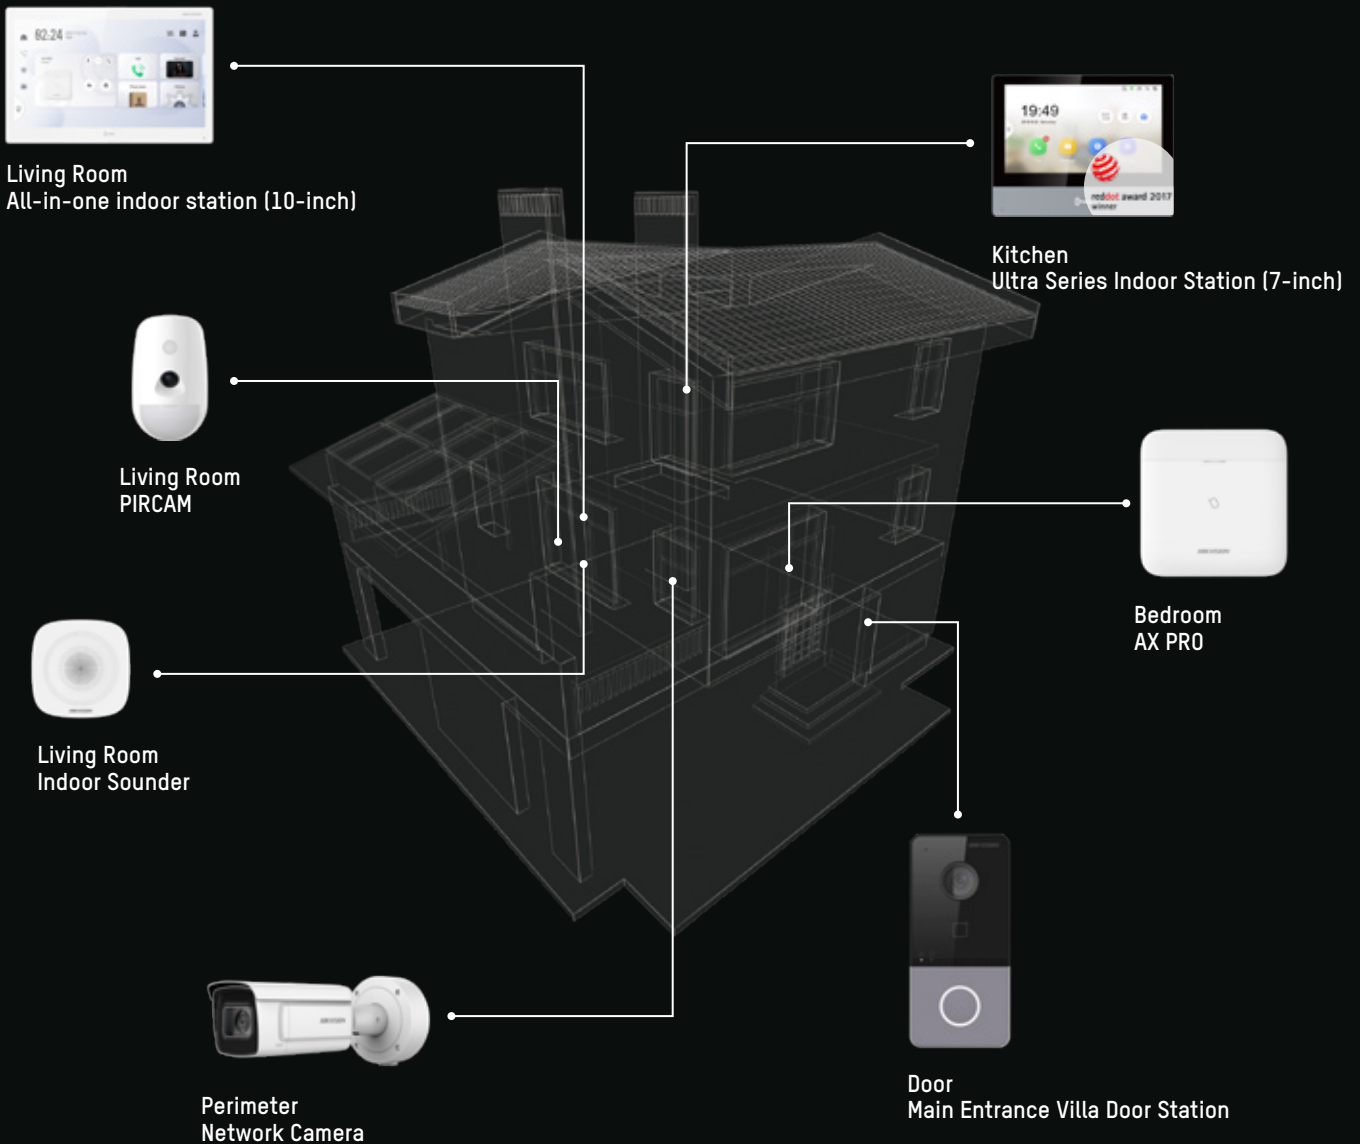

# APARTMENT SOLUTION

The apartment solution supports up to an amazing 500 indoor stations, with communication available among all of them. Multiple door stations can be installed for one building and residents can unlock them using card or password. Integration with an elevator control system makes the entire system even more secure. Hikvision's IP Video Intercom Apartment Solution is a top choice for intercom and security system in buildings.

# VILLA SOLUTION

The villa solution provides thoughtful, useful functions for every member of the home. Users can call multiple indoor stations at the same time and unlock a door at any of the indoor stations. They can also receive all call information and unlock doors remotely and conveniently using the app on a mobile device.

The fisheye camera on the door station renders images clearly both day and night. With the record-to-NVR function, users can check on what's happening at their doorstep. To make this system even better, integrate it with Hikvision's CCTV system, allowing indoor stations to display any IP camera installed around your house. Security and convenience come together in this IP Video Intercom Villa Solution.