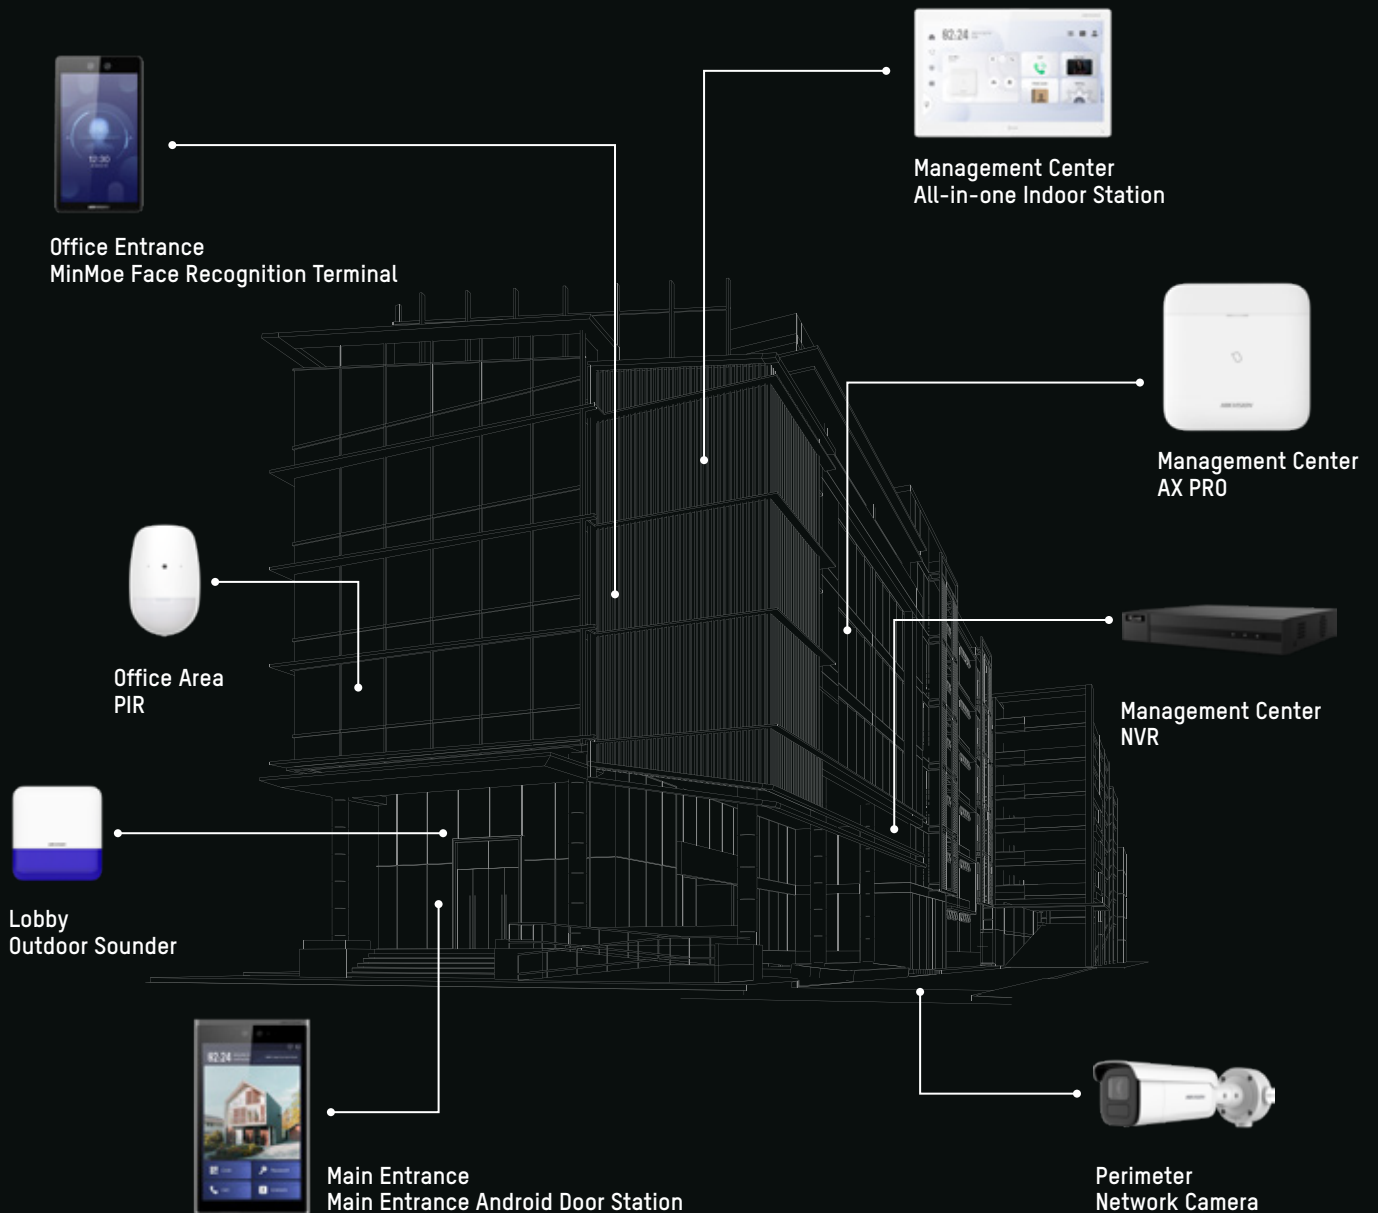

OFFICE SOLUTION

The office solution provides abundant practical functions for office administrators and visitors, with the IP video intercom as the center. Front desk receptionists can immediately check the visitor's identity via face-to-face video intercom calls and open doors remotely. What's more, with mobile Hik-Connect App, administrators can check live view, answer intercom calls, and unlock doors remotely for visitors even when they are in a meeting.

And with integration with other Hikvision systems including video security, access control and alarm, the IP video intercom solution can satisfy more diverse and complicated needs of office scenario.