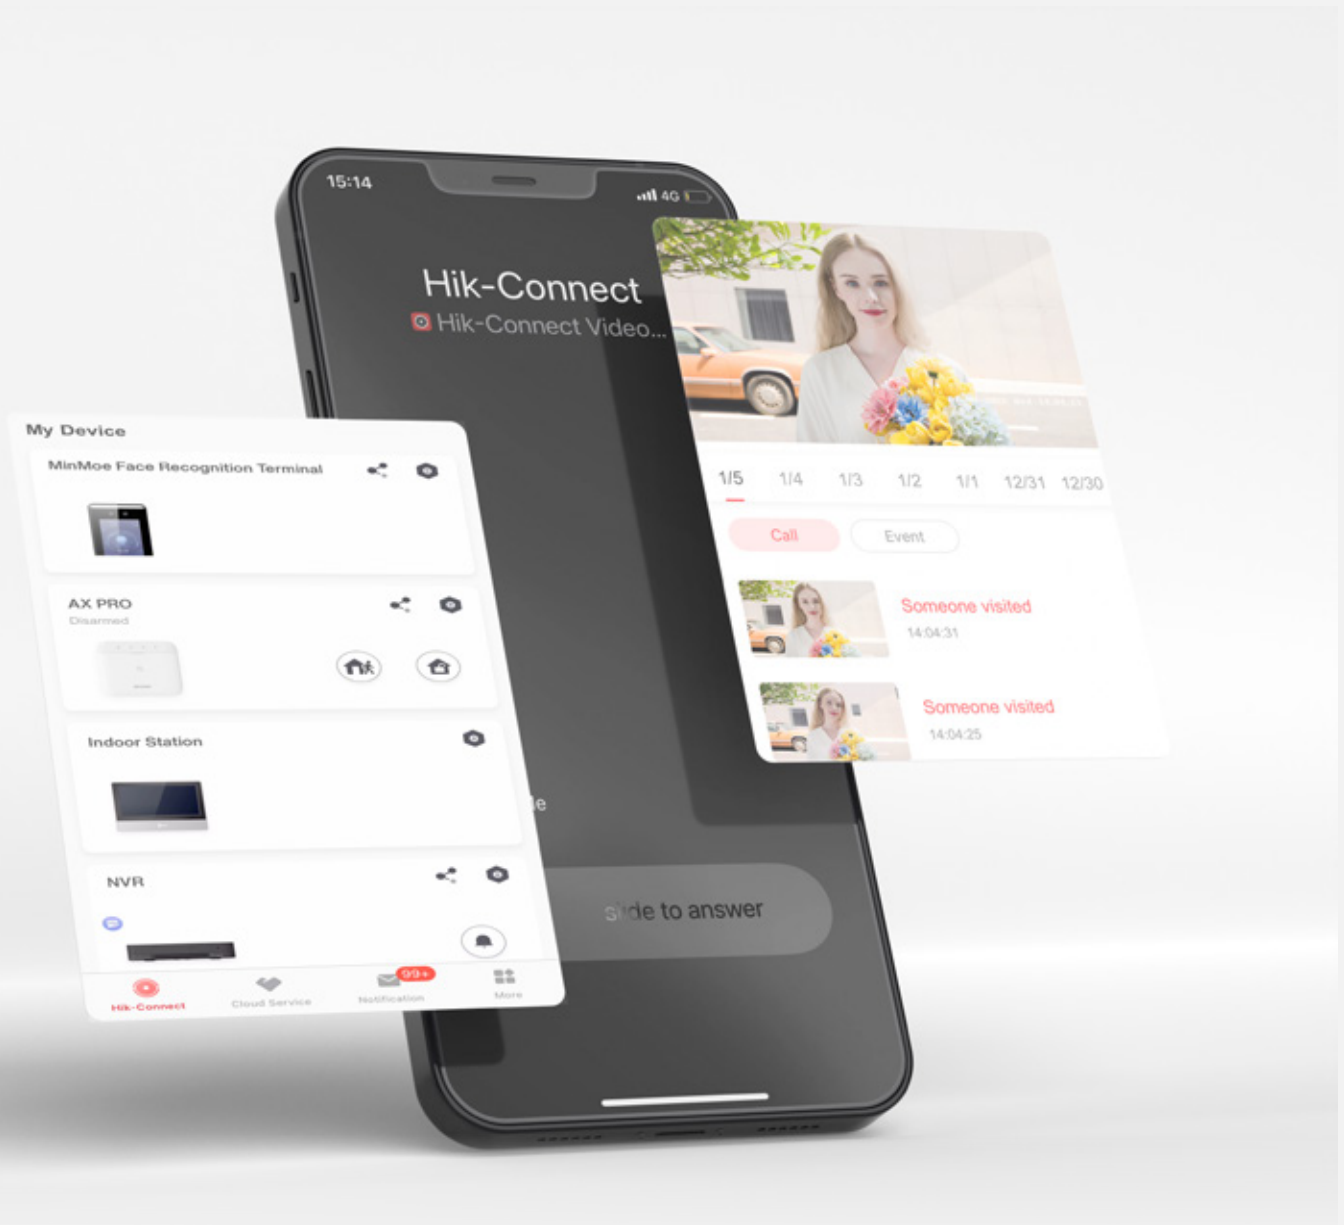

## All-in-one Management

- Unified control center for homes and businesses
- Easy third-party application integration with embedded Android system
- Management of all Hikvision devices and systems with visualized interfaces

# Mobile Control

- Cruise through daily operations with the mobile Hik-Connect App
- Talk to visitors, receive calls, play back videos, & unlock doors remotely from anywhere, at any time

**Hik-Connect**

Scan and Download  
the Hik-Connect App

## Friendly Touchscreen

- Intuitive operation with better experience
- Modern design perfectly suits home and office environments
- Easy configuration via Wizard