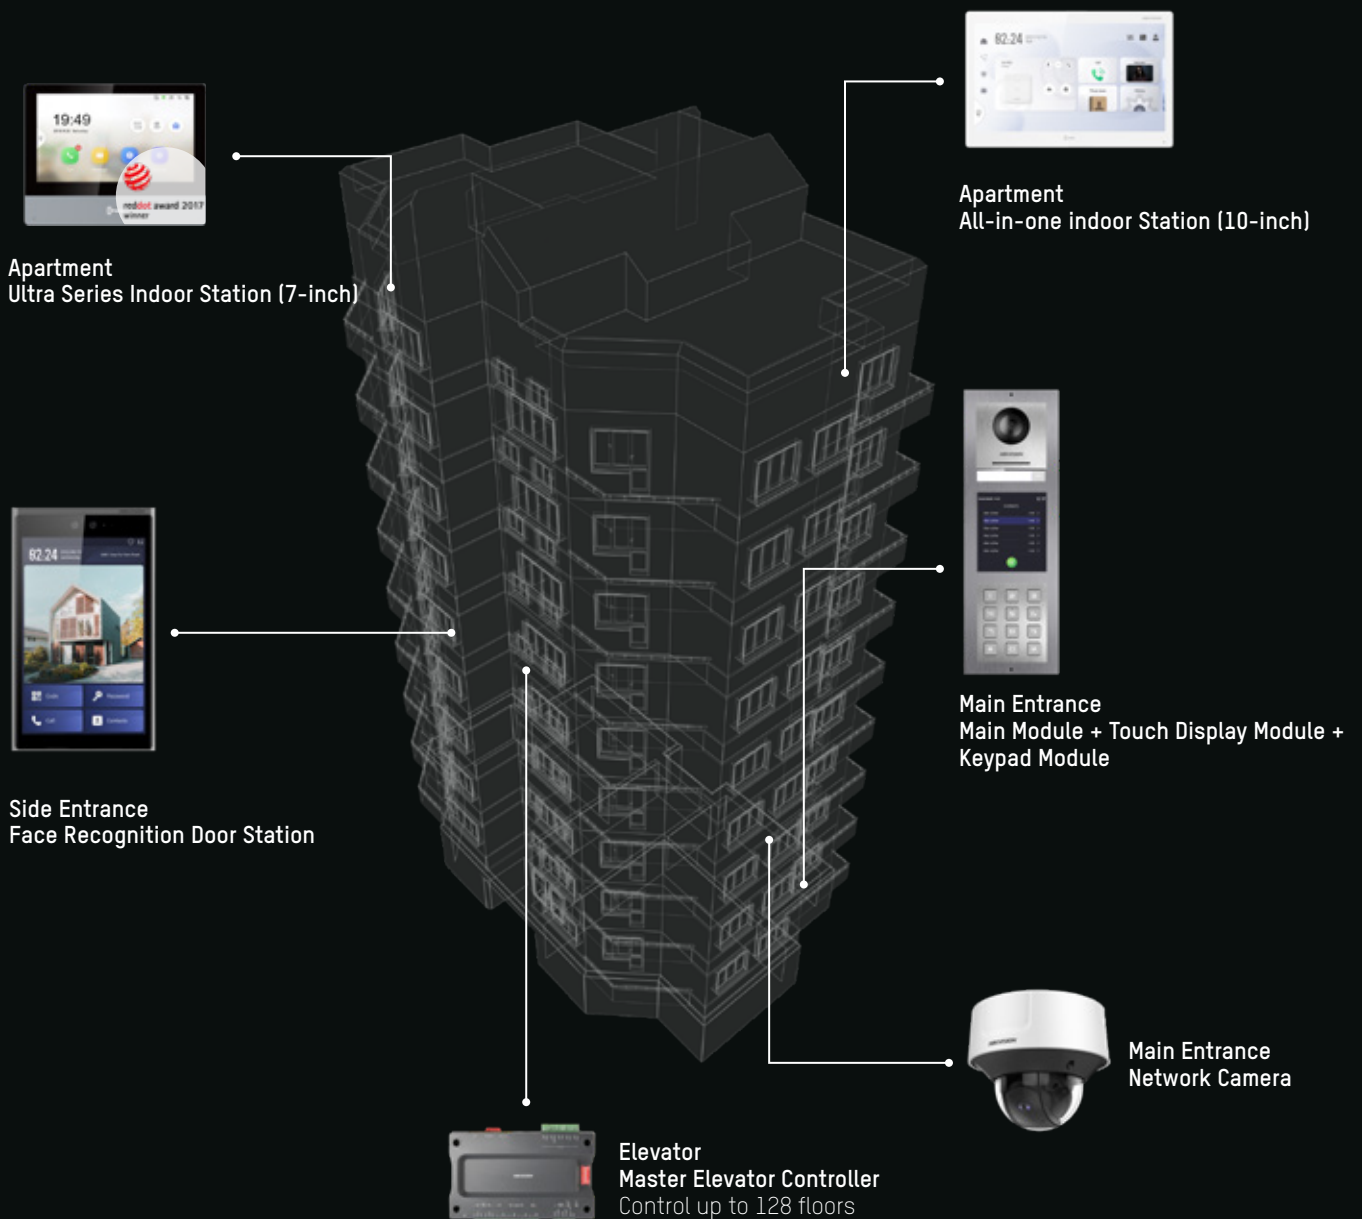

## Intelligent Authentications

- Supports cards, PIN codes, and biometric recognition
- Enjoy touch-free access
- No need to surrender cards when entering

*Face*

*Fingerprint*

*Card*

*PIN Code*

# APARTMENT SOLUTION

The apartment solution supports up to an amazing 500 indoor stations, with communication available among all of them. Multiple door stations can be installed for one building and residents can unlock them using card or password. Integration with an elevator control system makes the entire system even more secure. Hikvision's IP Video Intercom Apartment Solution is a top choice for intercom and security system in buildings.