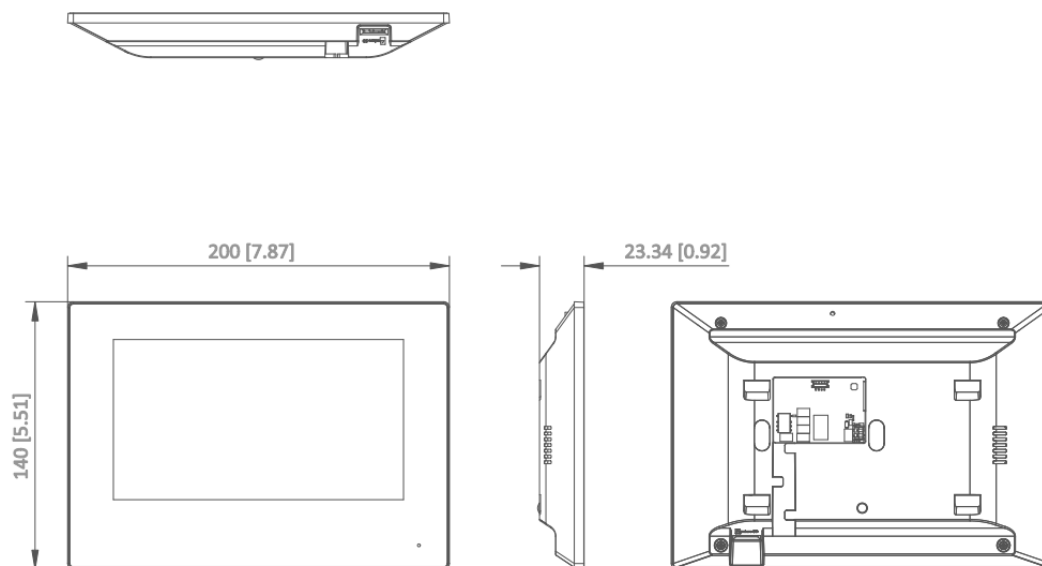

▪ **Dimension**

Unit:mm [inch]

SCALE 1:1

▪ **Accessory**

▪ **Optional**

DS-KAW50-1 50W 12V Power Adapter	DS-KABH6320-T Indoor Station Table Bracket	DS-KAW50-1N 50W 12V Power Adapter