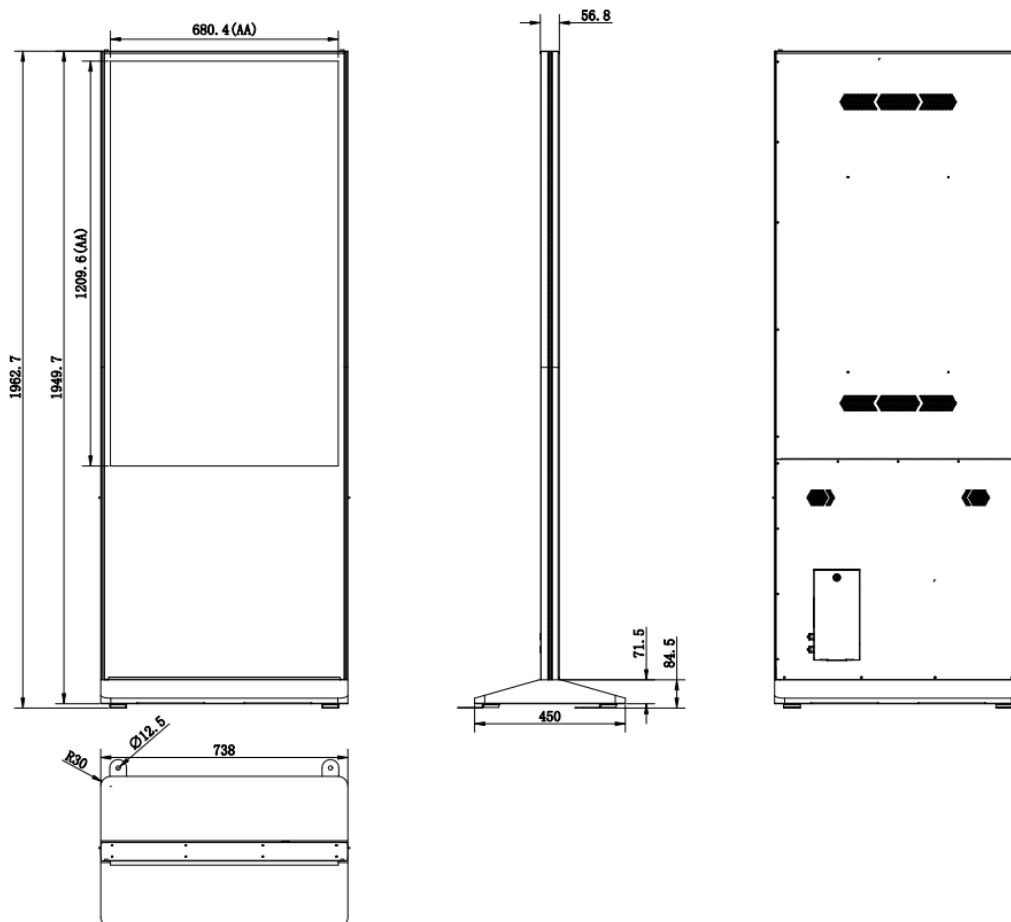

## ▪ Specification

Model		DS-D6055UL-B/S
Display	Viewing Angle	178° (H)/178° (V)
	Screen Size	54.6 inch
	Active Display Area	1209.6 (H) × 680.4 (V) mm
	Backlight	D-LED
	Pixel Pitch	0.315 (H) × 0.315 (V)mm
	Resolution	3840 × 2160
	Brightness	500 cd/m <sup>2</sup>
	Color Depth	10 bit, (8 bit + FRC)
	Contrast Ratio	5000:1
	Response Time	6.5 ms
	Color Gamut	72% NTSC
	Refresh Rate	60 Hz
Built-in System	Operation System	Android 8.1.0
	CPU	Cortex-A17, 4-core, 1.6 GHz
	Memory	2 GB
	Storage	16 GB EMMC
Interface	Video & Audio Input	AUDIO IN × 1, HDMI IN × 2, VGA IN × 1
	Video & Audio Output	AUDIO OUT × 1
	Network Interface	1 x LAN, Wi-Fi, BT 4.2
	Data Transmission Interface	2 x USB, 1 x TF Card
	Loudspeaker	2 × built-in speaker, 8 Ω 5 W
General	Product Dimensions (W × H × D)	1962.7 (H) × 738 (V) × 450 (D) mm (77.27" × 29.06" × 17.72" )
	Power Supply	100 to 240 VAC, 50/60 Hz
	Power Consumption	≤ 150 W
	Working humidity	0% to 90% (no condensation)
	Standby Consumption	< 0.5 W
	Working temperature	0 °C to 40 °C (32 °F to 104 °F)
	Material Type	Supports DAT, MPG, VOB, TS, AVI, MKV, MP4, MOV, 3GP, TS, FLV, WEBM, ASF, MP1, MP2, MP3, WMA, WAV, OGG, OGA, FLAC, ACC, M4A, XMF, MXMF, RTTTL, RTX, OTA, IMY, JPG, JPEG, BMP, GIF, PNG
	Package Dimensions (W × H × D)	2100 (H) × 916 (V) × 303 (D) mm (82.68" × 36.06" × 11.93")
	Packing List	1 × Screen, 1 × Base, 1 × Key, 1 × Screw Kit, 1 × Installation Manual
	Net Weight	66.190 kg (145.92 lb.)
Gross Weight	81.190 kg (178.99 lb.)	

## ▪ Available Model

DS-D6055UL-B/S

▪ **Dimension**

Unit: mm