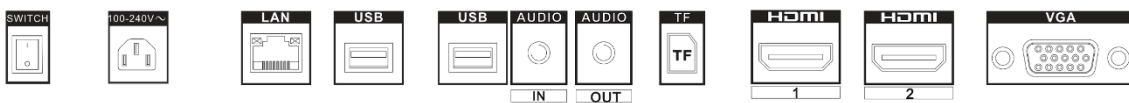

Net Weight	11.39 kg (25.11 lb.)
	Gross Weight	14.75 kg (35.52 lb.)
	Packing List	Digital signage × 1, power cord × 1, remote control × 1, wall-mounted backboard × 1, package of mounting bolts × 1, wall-mounted screw × 4, desiccative × 1, quick start guide × 1

▪ Available Model

DS-D6043UN-B

▪ Physical Interface