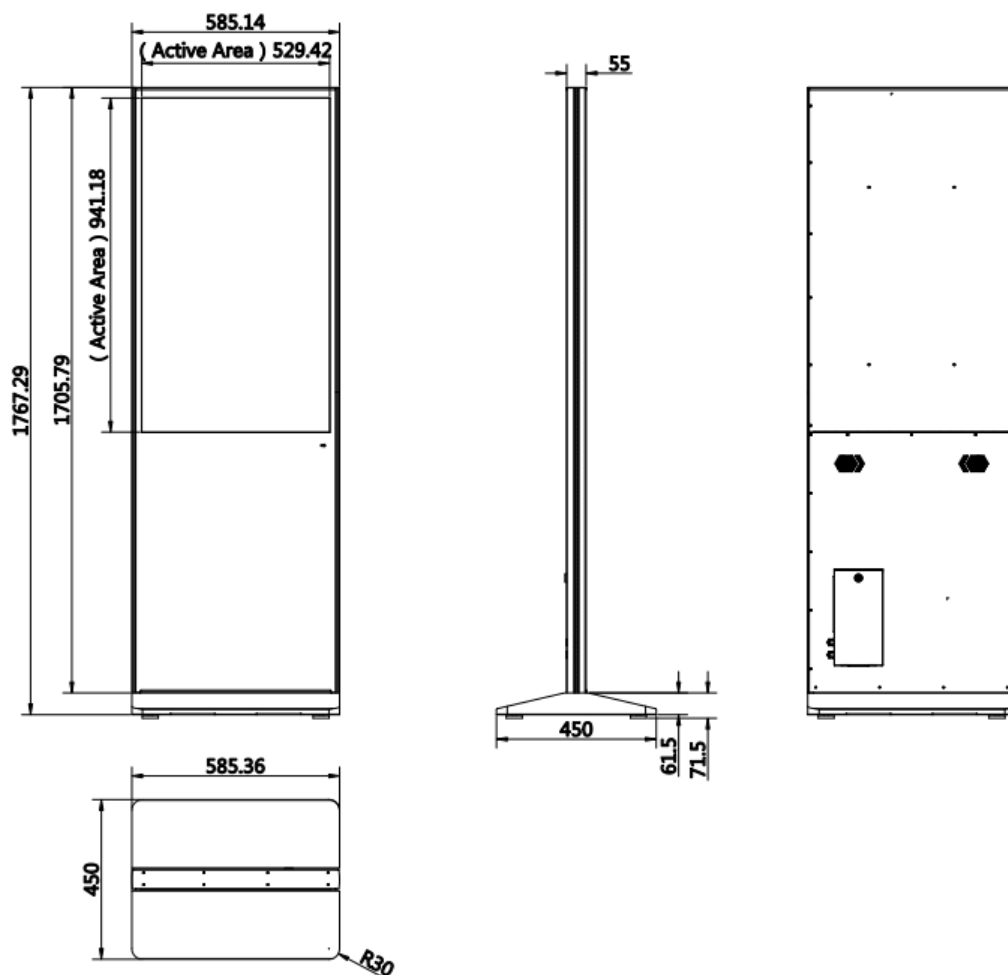

▪ Specification

Model		DS-D6043UL-B/S
Display	Viewing Angle	178° (H) /178° (V)
	Contrast Ratio	5000:1
	Screen Size	42.5 inch
	Active Display Area	941.184 (H) mm x 529.416 (V) mm
	Backlight	D-LED
	Pixel Pitch	0.2451(H) mm x 0.2451 (V) mm
	Resolution	3840 × 2160
	Brightness	500 cd/m ²
	Color Depth	8 bit + FRC
	Response Time	6.5 ms
	Color Gamut	72% NTSC
	Reliability	7 × 24 H
	Refresh Rate	60 Hz
Built-in System	Operation System	Android 8.1.0
	Processor	Cortex-A17, 4-core, main frequency 1.6 GHz
	Memory	2 GB
	Built-in Storage	16 GB EMMC
Interface	Video & Audio Input	AUDIO IN × 1, HDMI IN × 2, VGA IN × 1
	Video & Audio Output	AUDIO OUT × 1
	Network Interface	LAN × 1, Wi-Fi
	Data Transmission Interface	USB 2.0 × 2, BT 4.2 × 1, TF card × 1
Internal Function	Loudspeaker	2 × built-in speaker, 8 Ω 5 W
Working Environment	Storage Temperature	10% to 80%
	Storage Humidity	5% to 90% RH
General	Material Type	DAT, MPG, VOB, TS, AVI, MKV, MP4, MOV, 3GP, TS, FLV, WEBM, ASF, MP1, MP2, MP3, WMA, WAV, OGG, OGA, FLAC, ACC, M4A, XMF, MXMF, RTTTL, RTX, OTA, IMY, JPG, JPEG, BMP, GIF, PNG
	Power Supply	100 to 240 VAC, 50/60 Hz
	Power Consumption	≤ 150 W
	Standby Consumption	< 0.5 W
	Working temperature	0 °C to 40 °C (32 °F to 104 °F)
	Working humidity	10% to 80% RH
	Product Dimensions (W × H × D)	Without base: 585.14 mm × 1705.79 mm × 55 mm (23.05" × 67.21" × 2.17") With base: 585.14 mm × 1767.29 mm × 450 mm (23.05" × 69.63" × 17.73")
	Package Dimensions (W × H × D)	1935 mm× 765 mm × 303 mm (76.18" × 30.12" × 11.93")
	Net weight	48.46 kg (106.84 lb.)
	Gross weight	63.46 kg (139.91 lb.)
	Packing List	Screen, Base, Key, Screw Kit, Installation Manual

▪ **Available Model**

DS-D6043UL-B/S

▪ **Dimension**

Unit: mm