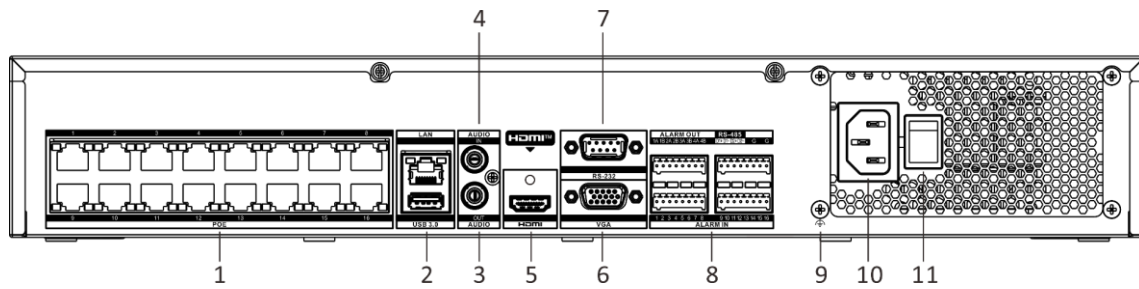

## Physical Interface

No.	Description	No.	Description
1	Network interfaces with PoE function	7	RS-232 serial interface
2	USB 3.0 interface and LAN interface	8	Alarm in, alarm out and RS-485
3	Audio out	9	GND
4	Audio in	10	Power supply
5	HDMI interface	11	Power switch
6	VGA interface		

## Available Model

DS-7716NXI-K4/16P