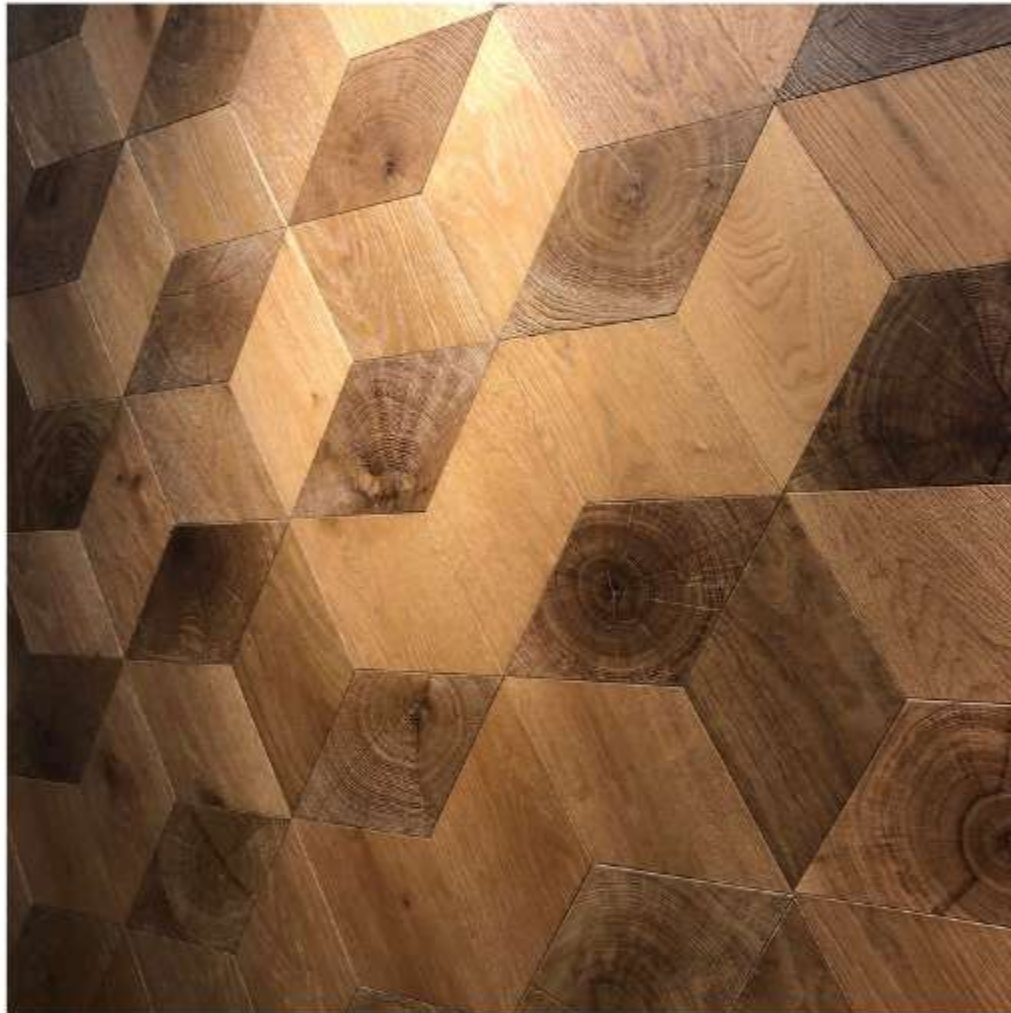

FORESTRY SYMPHONY COLLECTION

Forest Whisper

Dimensions : 15/3*190*329 mm