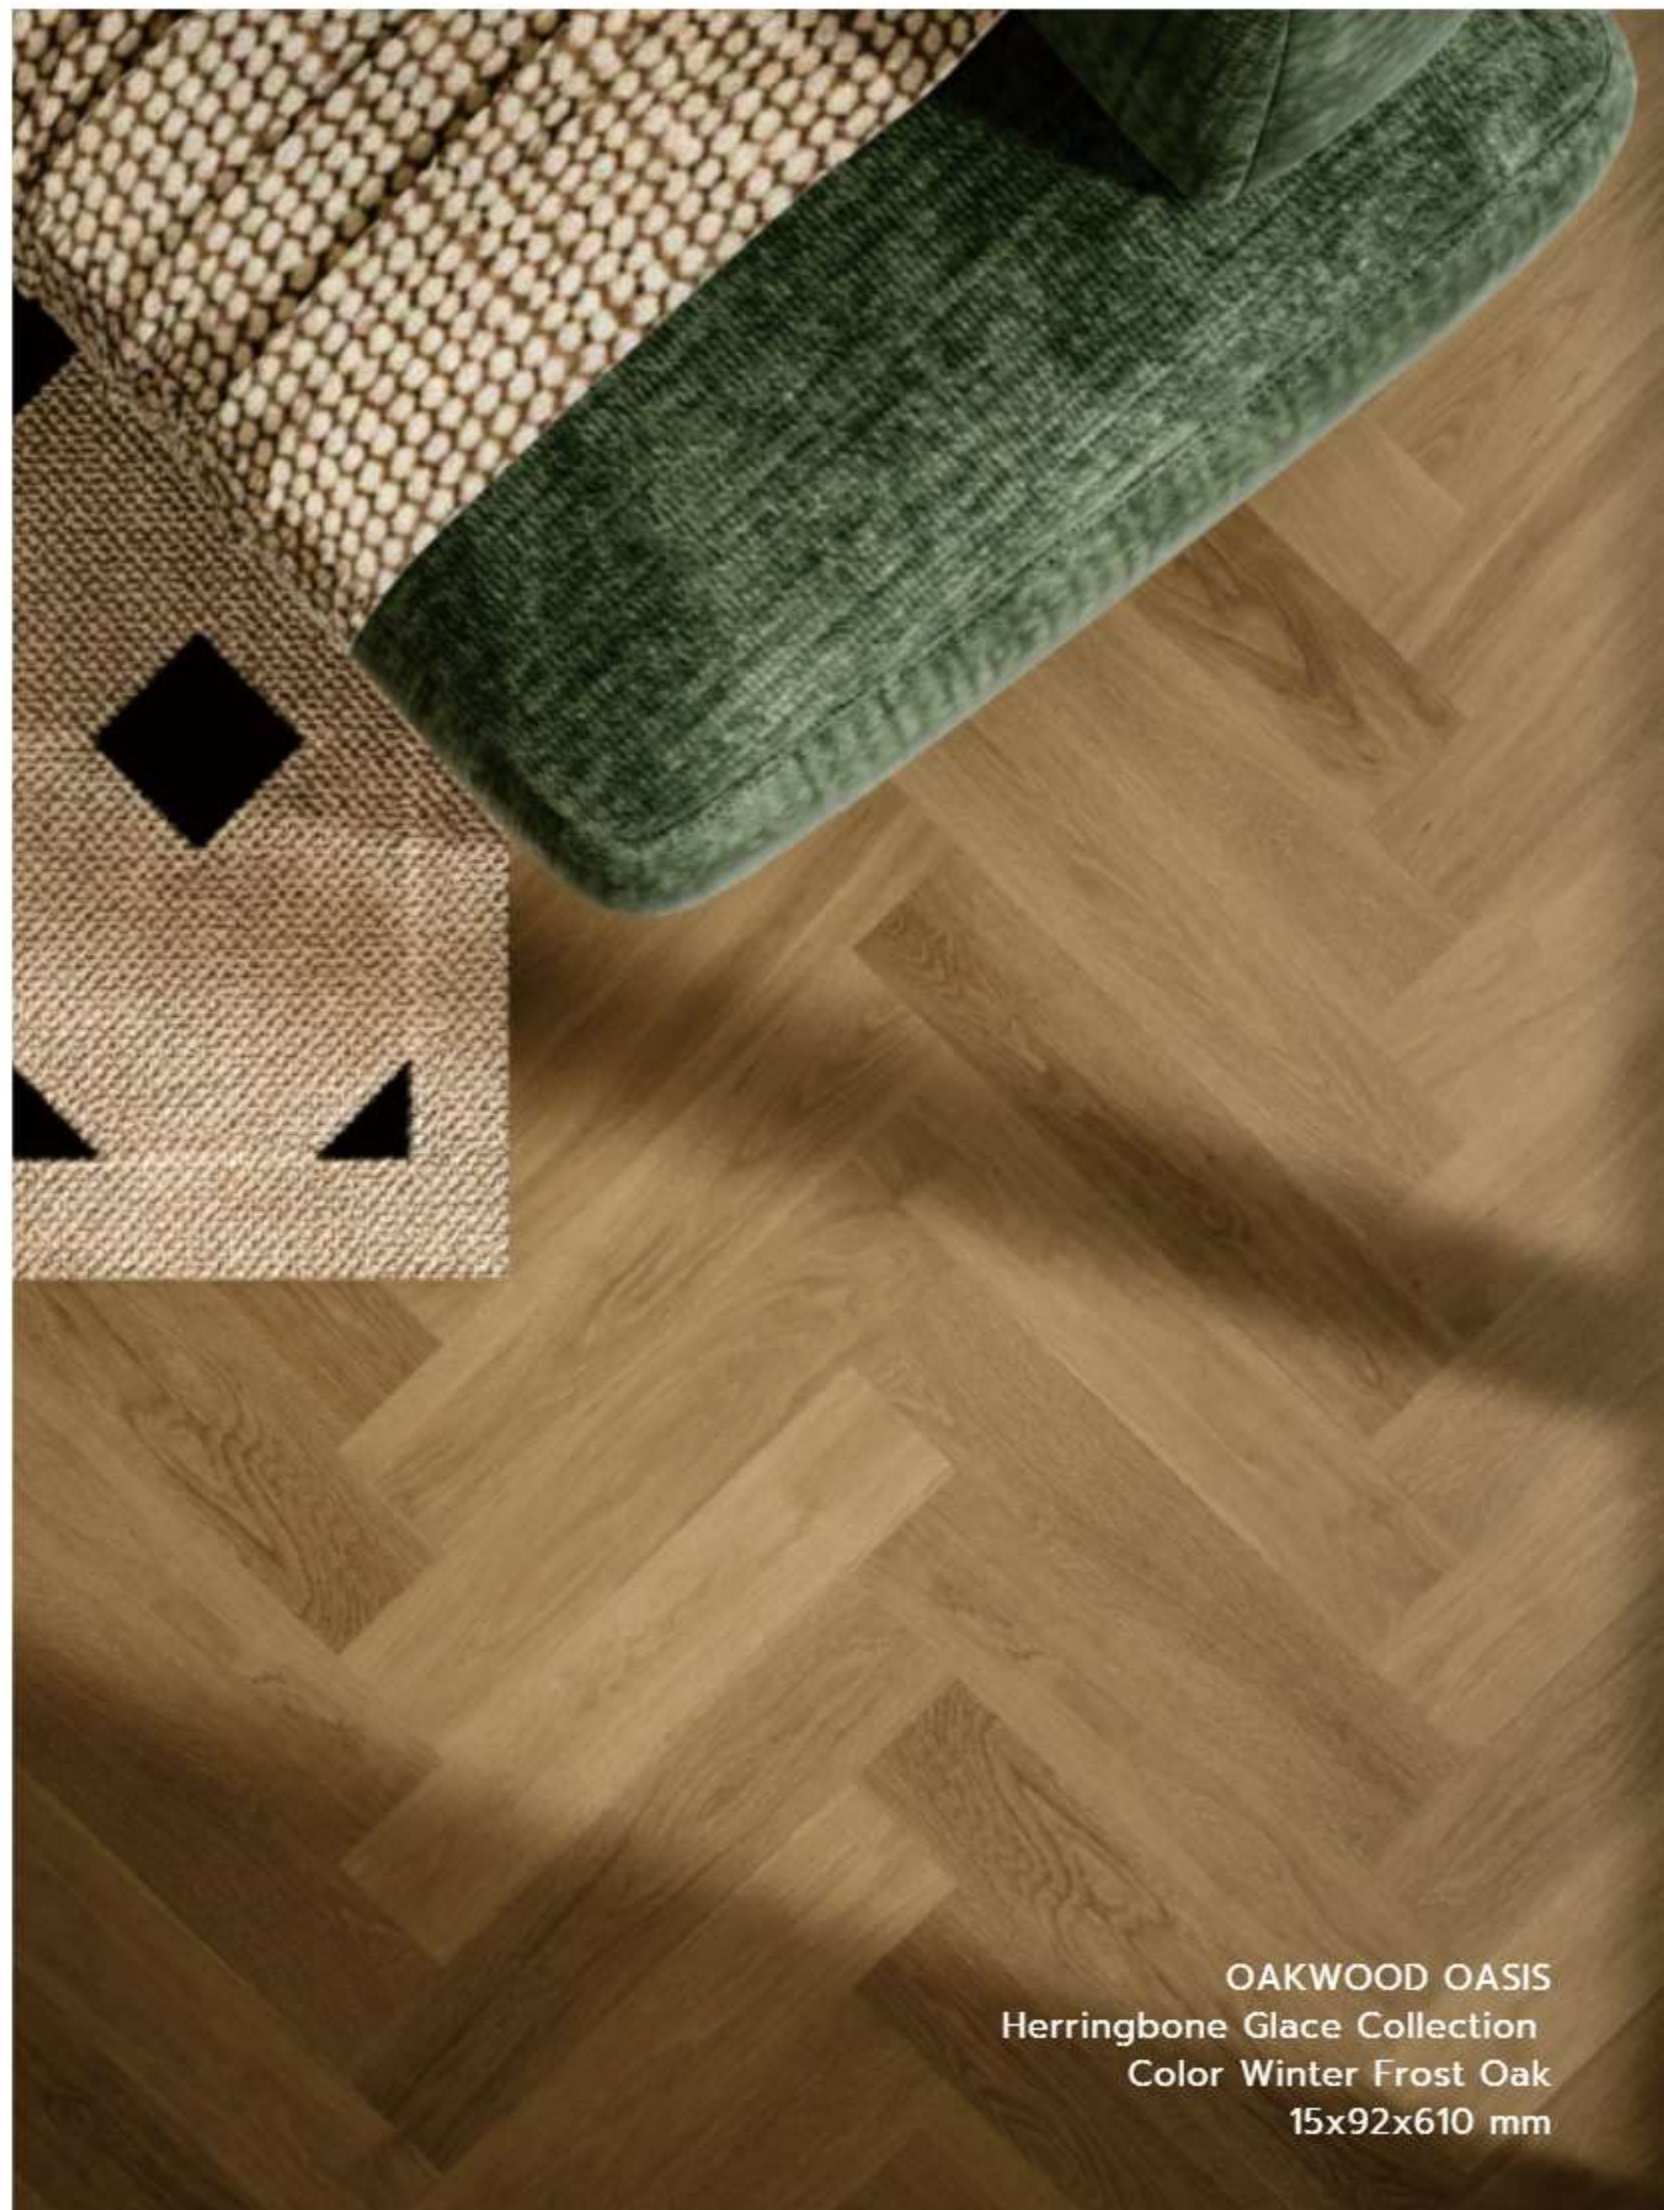

OAKWOOD OASIS
Herringbone Glace Collection
Color Winter Frost Oak
15x92x610 mm