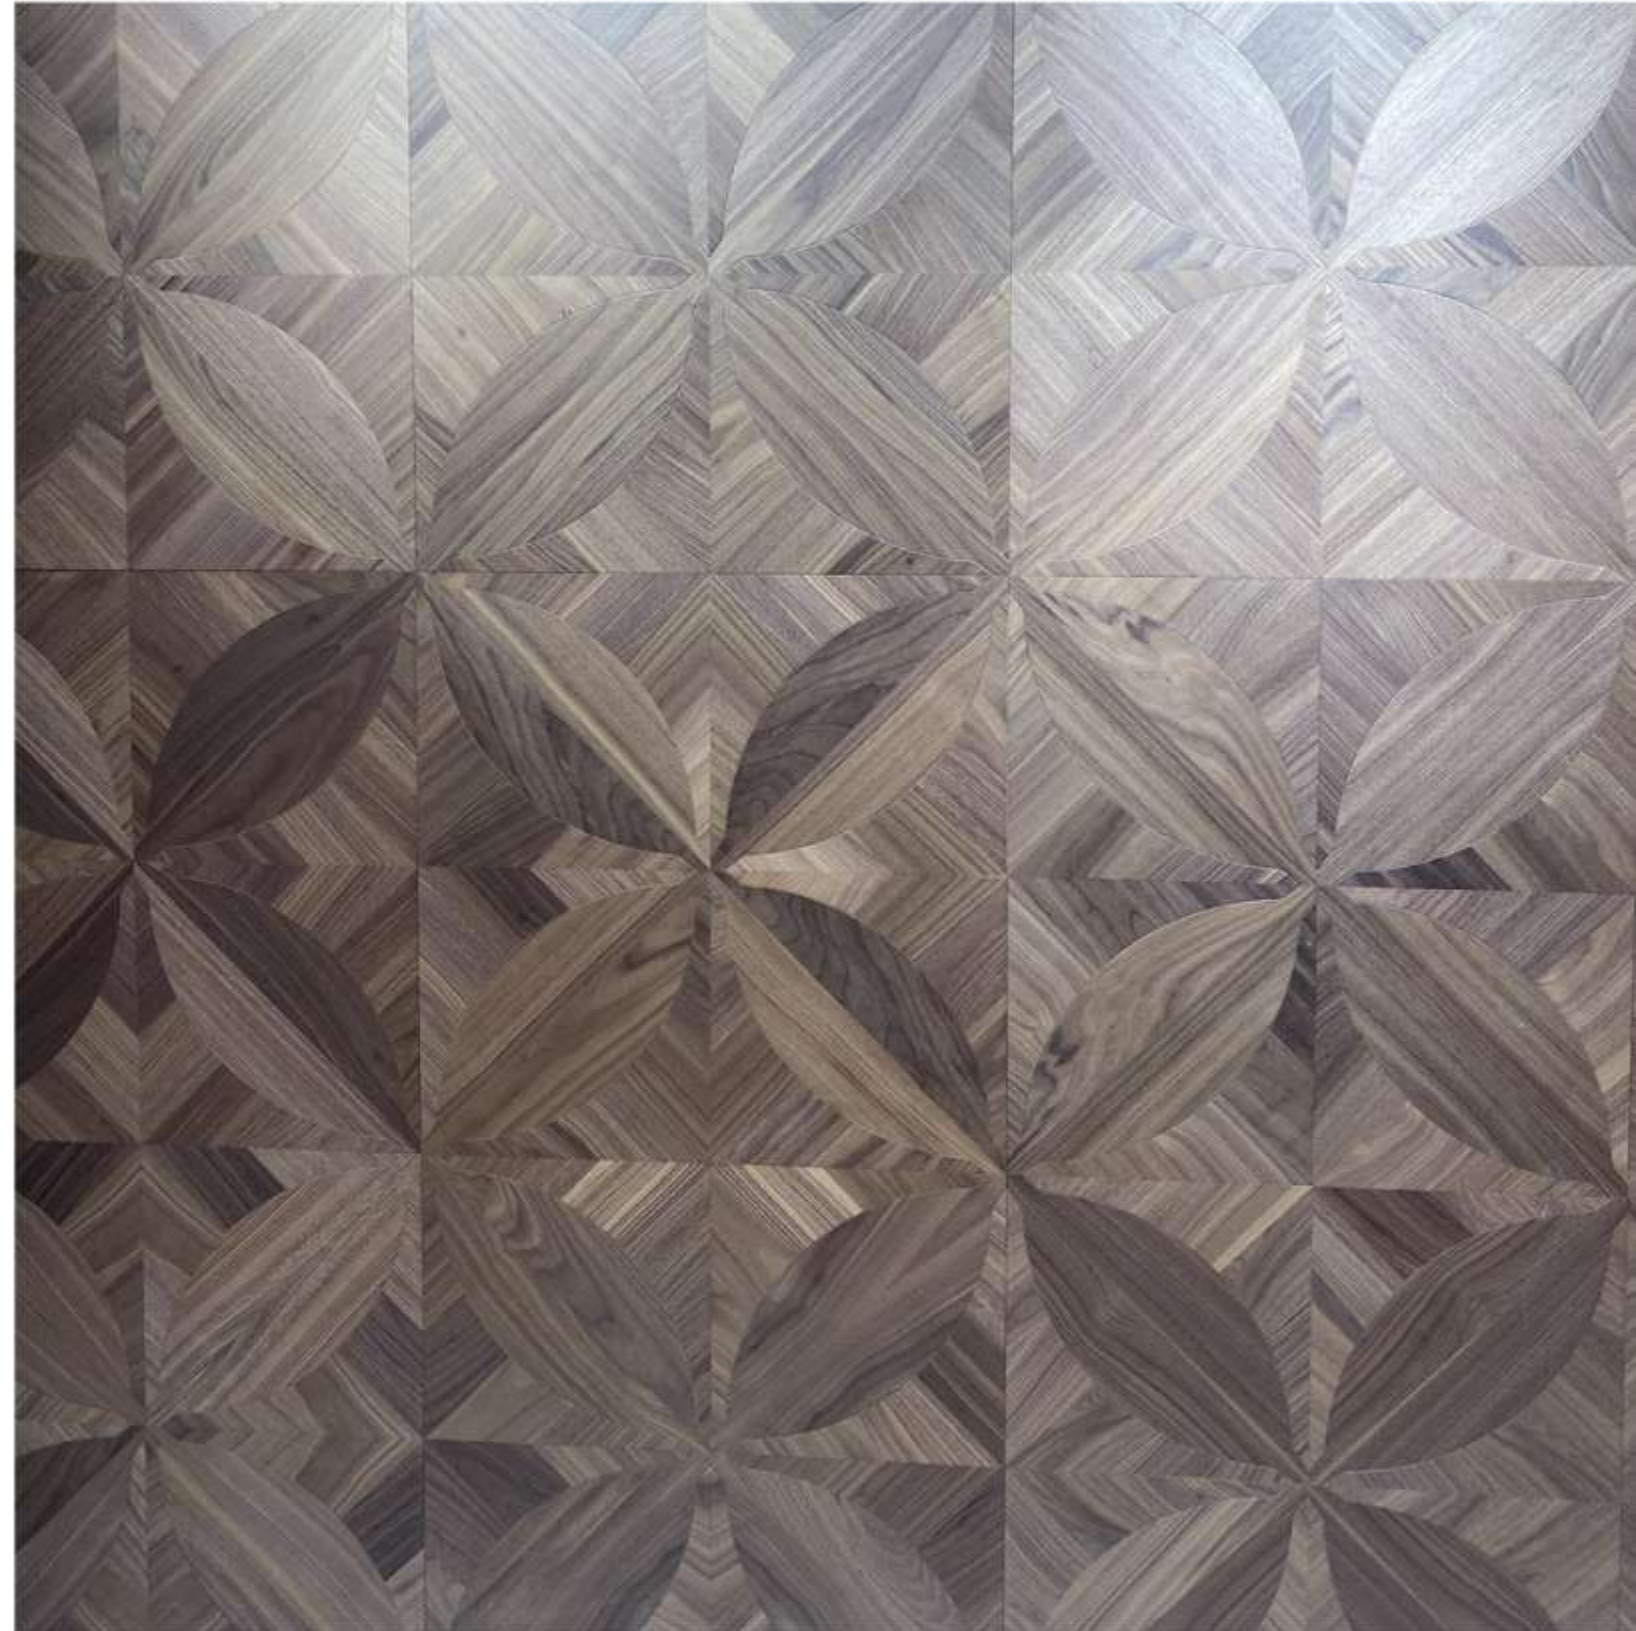

ARTISTRY WOODCRAFT COLLECTION

Dimensions : 15x600x600 mm