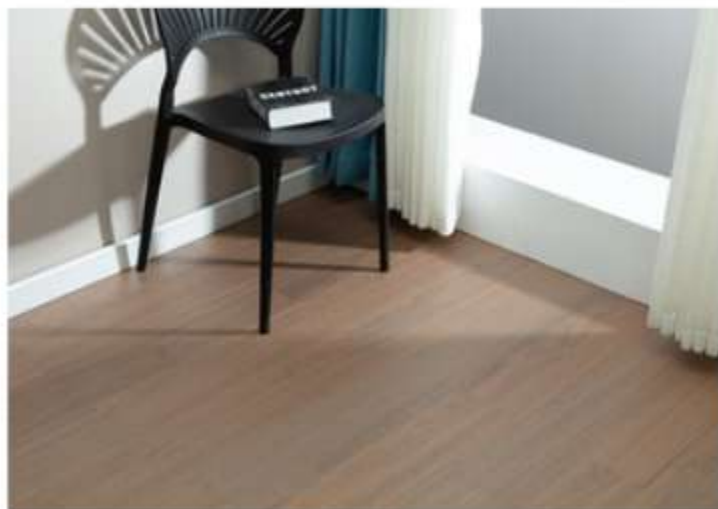

Riddish Walnut

Oregon Walnut

Amber Walnut

RETRO REVIVAL COLLECTION

Dimensions : 15x166x1225 mm

Limed Walnut

Smoky Walnut

Cocoa Walnut