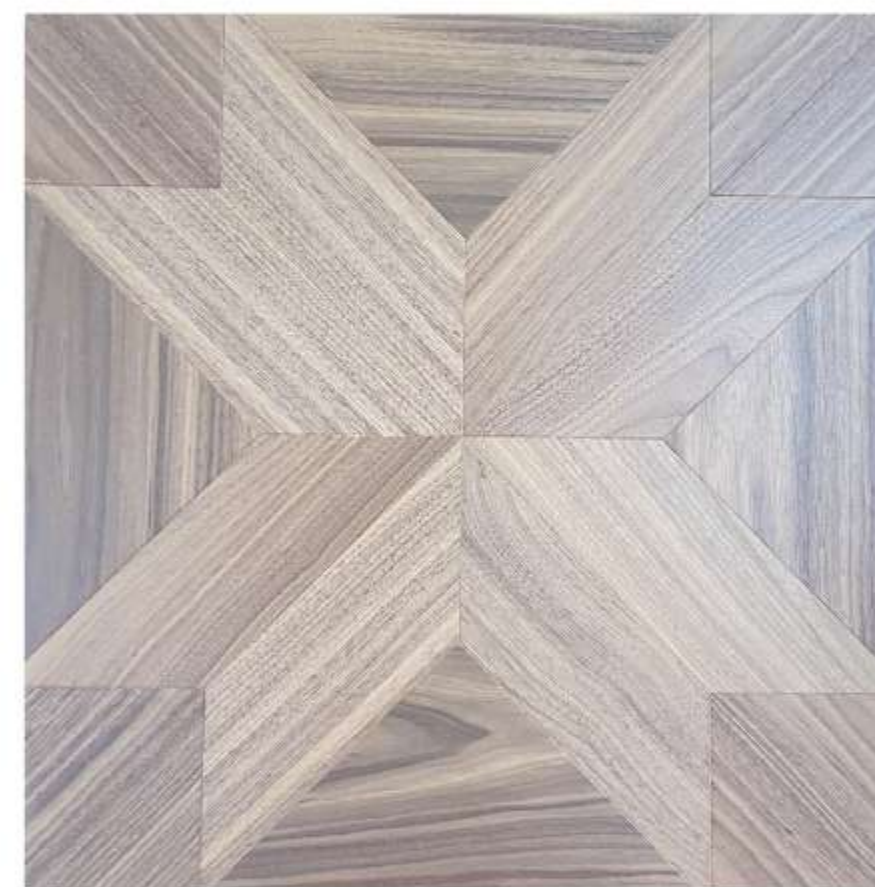

Dimensions : 15x600x600 mm

Bach Elegance

Dimensions : 15x600x600 mm

ARTISTRY WOODCRAFT COLLECTION

Chopin Charm

Dimensions : 15x600x600 mm

ARTISTRY WOODCRAFT COLLECTION

Vivaldi Vision