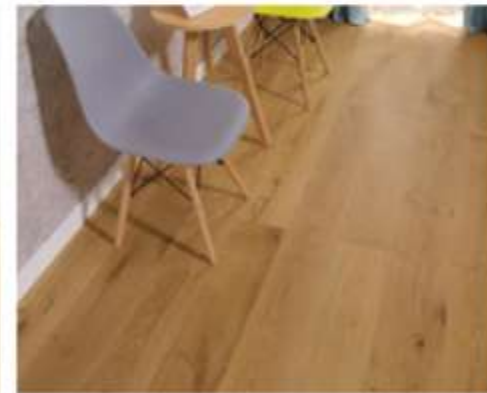

Dimensions : 15x190x1900 mm

Weathered Oak

Oak Victorian

Rustic Oak Haven

Winter Sunset Oak

Oak Country Charm

Barnwood Oak

Oak Homestead