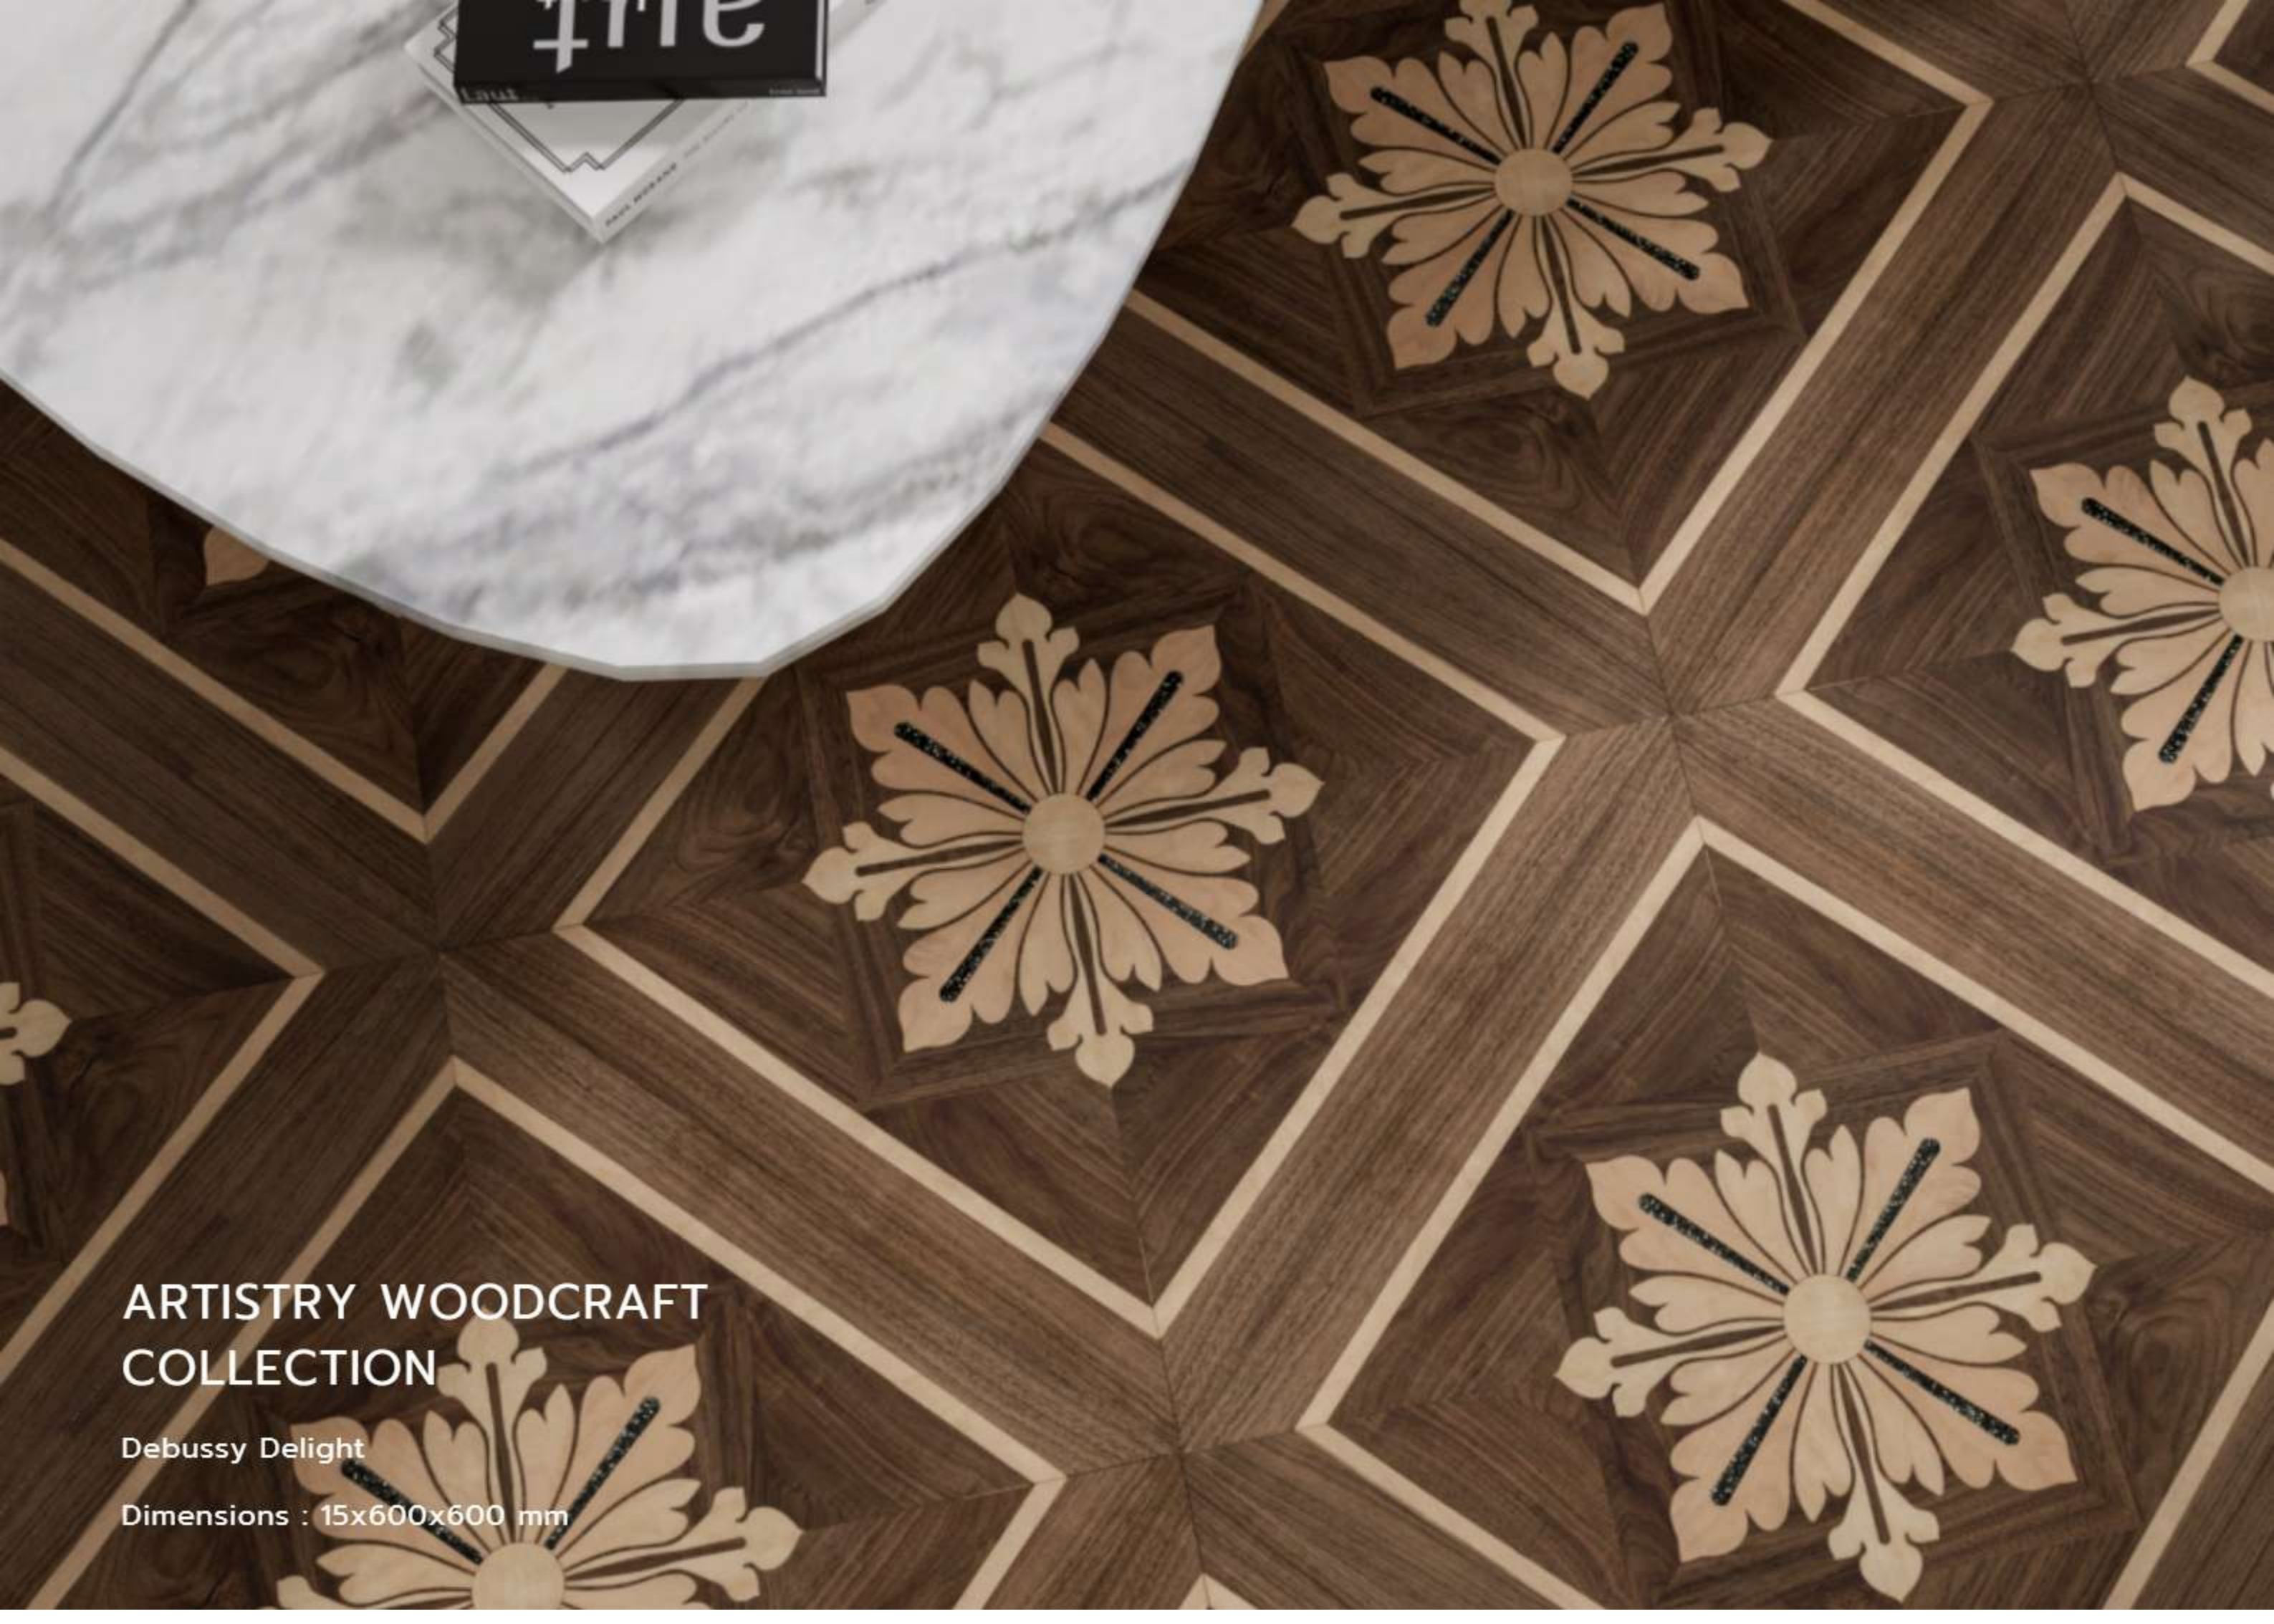

**ARTISTRY WOODCRAFT
COLLECTION**

Debussy Delight

Dimensions : 15x600x600 mm