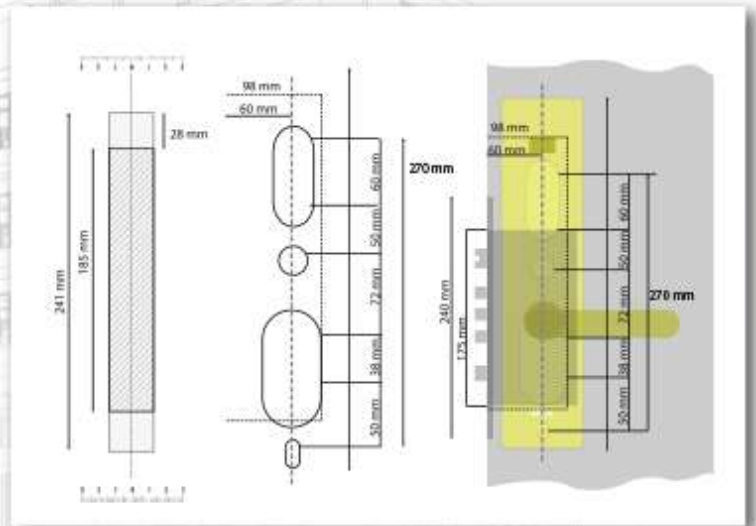

- ประตูหนา 4 เซนติเมตร
- Mortise Lock 8.5 cm
- เหมาะสำหรับบานไม้, PVC

Biological Fingerprint

Password Touch Panel

Card Unlock

Digital Lock Design

Digital Lock Design

Advance Technology

Top Security Lock Body

Specification : X9801

- Material: High strength Aluminum alloy
- Unlock ways: Application, Fingerprint, Password, Card, Key
- Size: 360mm(L)*75mm(W)*27.5mm(H)
- Board Adopts : Military Grade Micro computer chip
- Capacity : Max 300 user (Fingerprint + Card + Password)
- Fingerprint collected time: <1s
- Working Humidity: 20%-90%RH
- Working Temperature: -20°C~+50°C
- Power supply: 4*1.5v AA Alkaline Batteries
- Static current: <65 uA
- Working current: <350 mA
- Emergency Power Supply:with micro USB interface to supply power if the batteries run out
- Driver: Direct Current Micro Motor
- Waterproof grade: IP44
- Door Thickness Range: 40-120mm