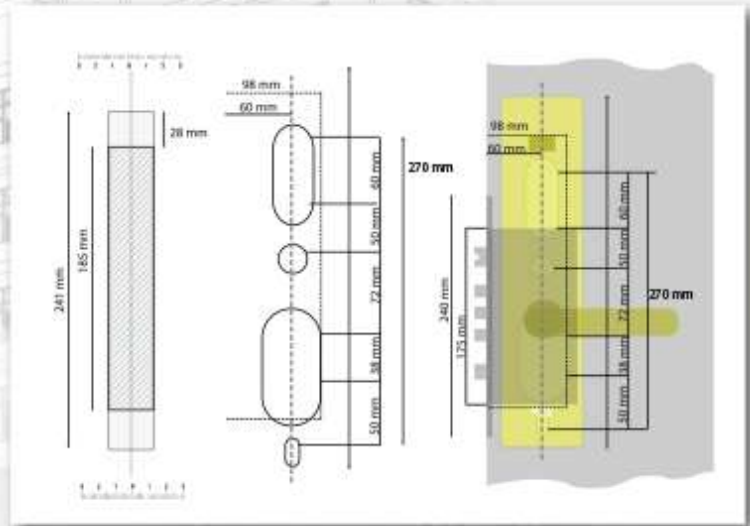

Digital Lock Design