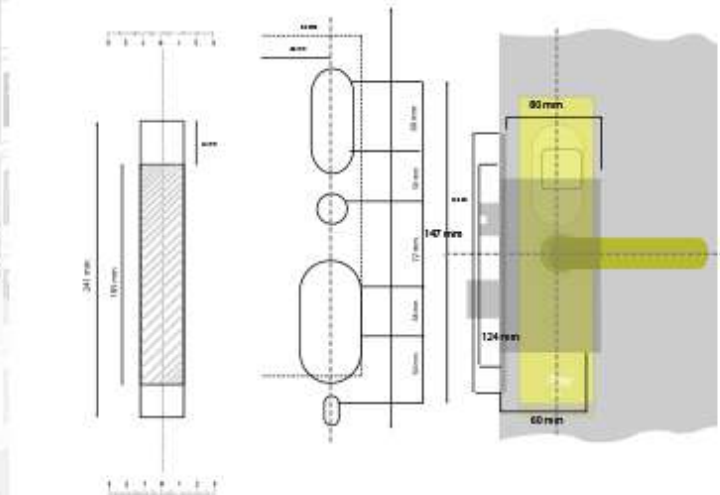

Digital Lock Design