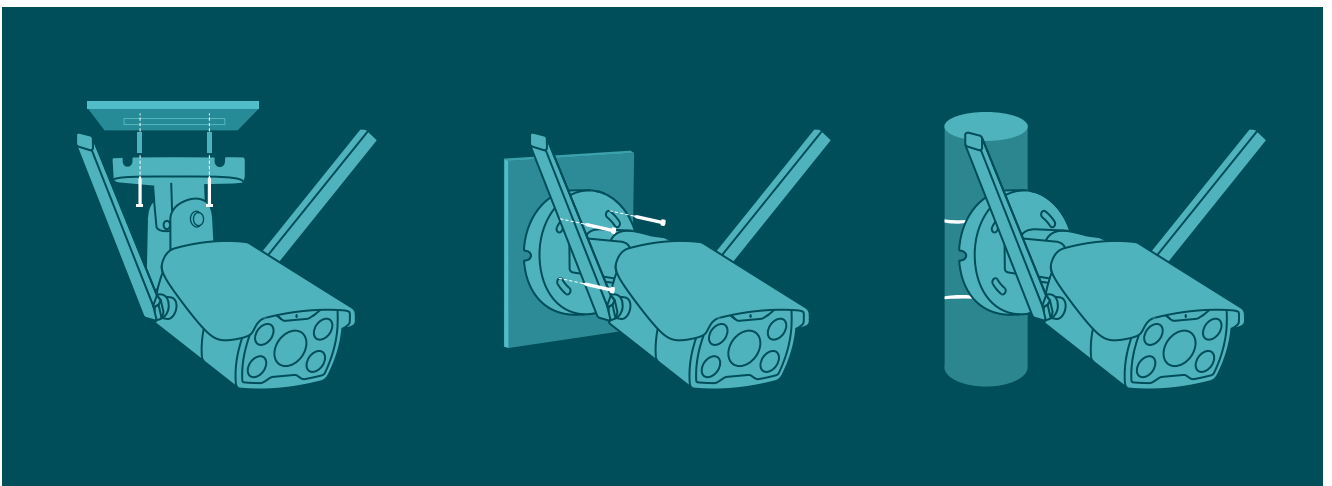

Wide Dynamic Range

Adjusts for lighting contrast to minimize shadowing effects and renders images true to life.

3D DNR

Removes abnormal pixelation to provide clearer video and eliminate distortion.

// VIGI Surveillance Solution

// Flexible Installation

Find the perfect vantage point by simply securing your camera to the ceiling, wall, or pole.

// Specifications

Camera	
Image Sensor	1/3" Progressive Scan CMOS
Min. Illumination	0 lux with IR/white Light
Day & Night	IR Cut Filter
Digital Noise Reduction	3D DNR
WDR	DWDR
Lens	
Lens Type	Fixed focal lens, 4 mm
Aperture	4 mm: F1.6
Focus	Fixed
FOV	Horizontal FOV: 79°Vertical FOV: 43°Diagonal FOV: 93°
Lens Mount	M12
Illuminator	
IR LED	Range: 30m; Wavelength:850nm
White LED	Range: 30m
Compression Standard	
Video Compression	Main stream: H.265/H.264 Sub-Stream: H.265/H.264
H.264 Type	Main Profile/High Profile
H.264+	Main Stream Supported
H.265 Type	Main Profile
H.265+	Main Stream Supported
Video Bit Rate	Main Stream: 256 Kbps to 3 Mbps Sub-Stream: 64 Kbps to 512 Kbps
Smart Feature-set	
Smart Event	Area Intrusion Detection, Line-Crossing Detection, Human Detection
Basic Event	Motion Detection, Video Tampering Detection, Exception (illegal login)
Linkage Method	Trigger Notification: ONVIF, HTTPS