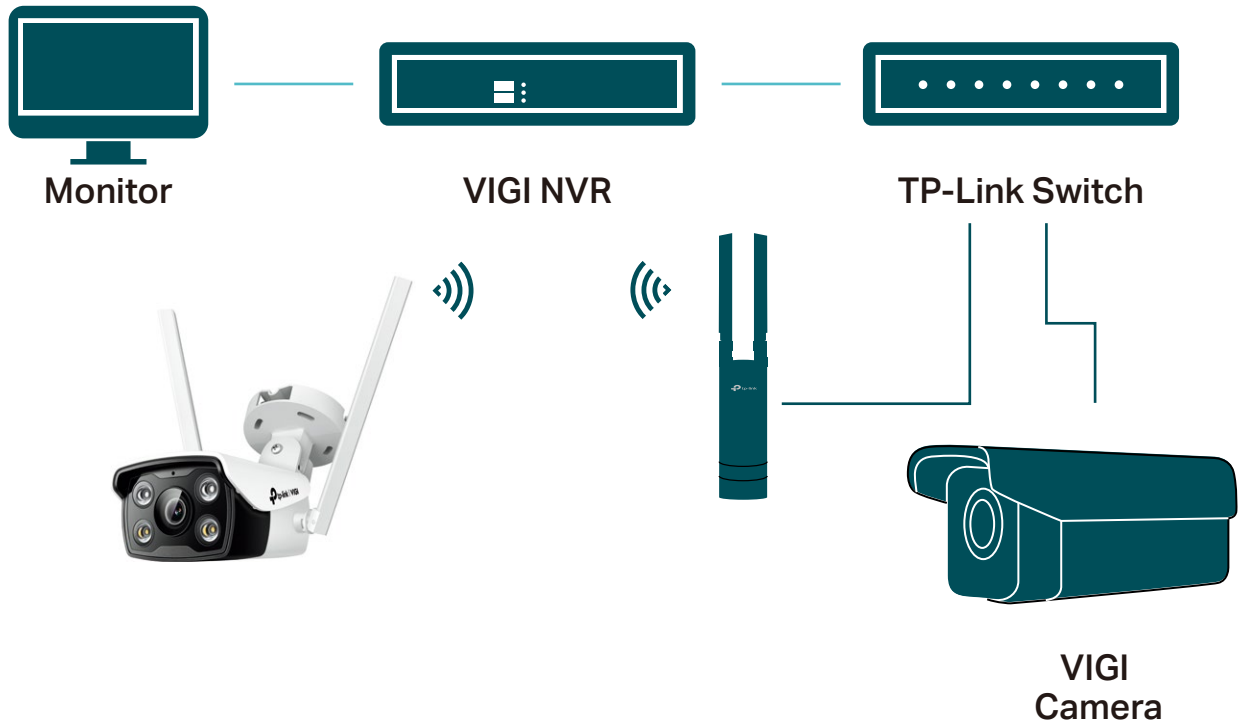

Area Intrusion

Set customized activity zones around key areas for more focused monitoring.

Camera Tampering

Receive alerts when someone obstructs the camera.

// SmartVid

Smart IR

Keeps objects from being under-rendered when far away or overexposed when close to camera at night.

Wide Dynamic Range

Adjusts for lighting contrast to minimize shadowing effects and renders images true to life.

3D DNR

Removes abnormal pixelation to provide clearer video and eliminate distortion.

// VIGI Surveillance Solution

The VIGI professional surveillance system by TP-Link is dedicated to protecting the business that you've worked hard to build—whenever, wherever.

Outstanding functions, reliable quality guarantees, and simplified installation work together to ensure your business stays safe and sound.

// Flexible Installation

Find the perfect vantage point by simply securing your camera to the ceiling, wall, or pole.

// Specifications

Camera	
Image Sensor	1/3" Progressive Scan CMOS
Min. Illumination	0 lux with IR/white Light
Day & Night	IR Cut Filter
Digital Noise Reduction	3D DNR
WDR	DWDR
Lens	
Lens Type	Fixed focal lens, 4 mm
Aperture	4 mm: F1.6
Focus	Fixed
FOV	Horizontal FOV: 79°Vertical FOV: 43°Diagonal FOV: 93°
Lens Mount	M12
Illuminator	
IR LED	Range: 30m; Wavelength:850nm
White LED	Range: 30m
Compression Standard	
Video Compression	Main stream: H.265/H.264 Sub-Stream: H.265/H.264
H.264 Type	Main Profile/High Profile
H.264+	Main Stream Supported
H.265 Type	Main Profile
H.265+	Main Stream Supported
Video Bit Rate	Main Stream: 256 Kbps to 3 Mbps Sub-Stream: 64 Kbps to 512 Kbps
Smart Feature-set	
Smart Event	Area Intrusion Detection, Line-Crossing Detection, Human Detection
Basic Event	Motion Detection, Video Tampering Detection, Exception (illegal login)
Linkage Method	Trigger Notification: ONVIF, HTTPS