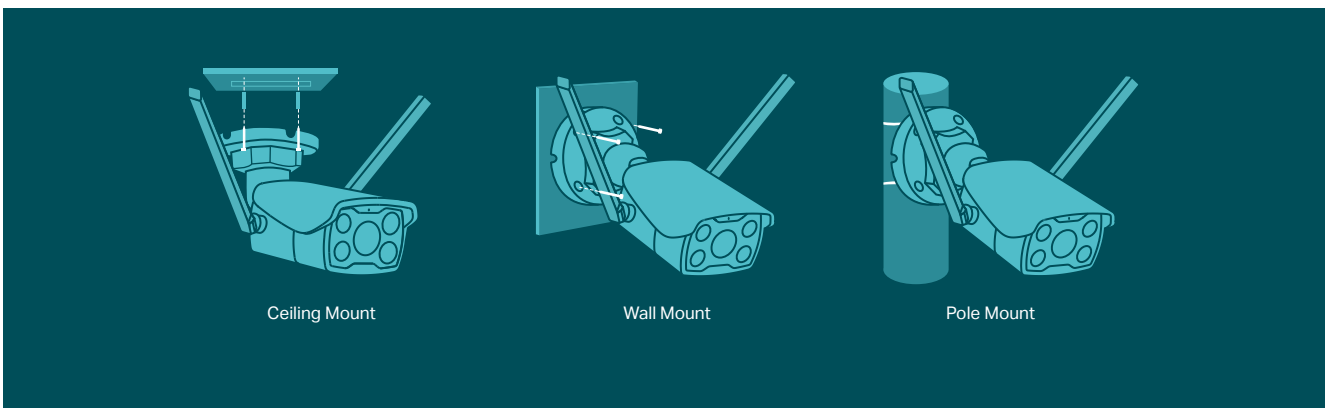

// Specifications

Camera	
Product Model	VIGI C340-W
Image Sensor	1/3" Progressive Scan CMOS
Shutter Speed	1/3 to 1/10000 s
Slow Shutter	Yes
Min. Illumination	0.005 Lux; 0 Lux with IR/white light
Day/Night Mechanism	IR Cut Filter
Day/Night Switch	Unified/ Scheduled/ Auto
Lens	
Focal Length	Fixed Focal Lens
Focal Length	4 mm
Aperture	F1.6
FOV	Horizontal FOV: 76.3°, Vertical FOV: 40.6°, Diagonal FOV: 90.2°
Lens Mount	M12
DORI Distance	<ul style="list-style-type: none">• Detect: 80 m (262 ft)• Observe: 33 m (109 ft)• Recognize: 16 m (52 ft)• Identify: 8 m (26 ft)
Angle Adjustment (Manual)	
Range	<ul style="list-style-type: none">• Pan: 0° to 360°• Tilt: 0° to 90°• Rotation: 0° to 360°
Illuminator	
IR LED	Quantity: 2 Range: 30m Wavelength: 850nm
White LED	Quantity: 2 Range: 30m
Illuminator On/Off Control	Auto/Scheduled/Always on/Always off