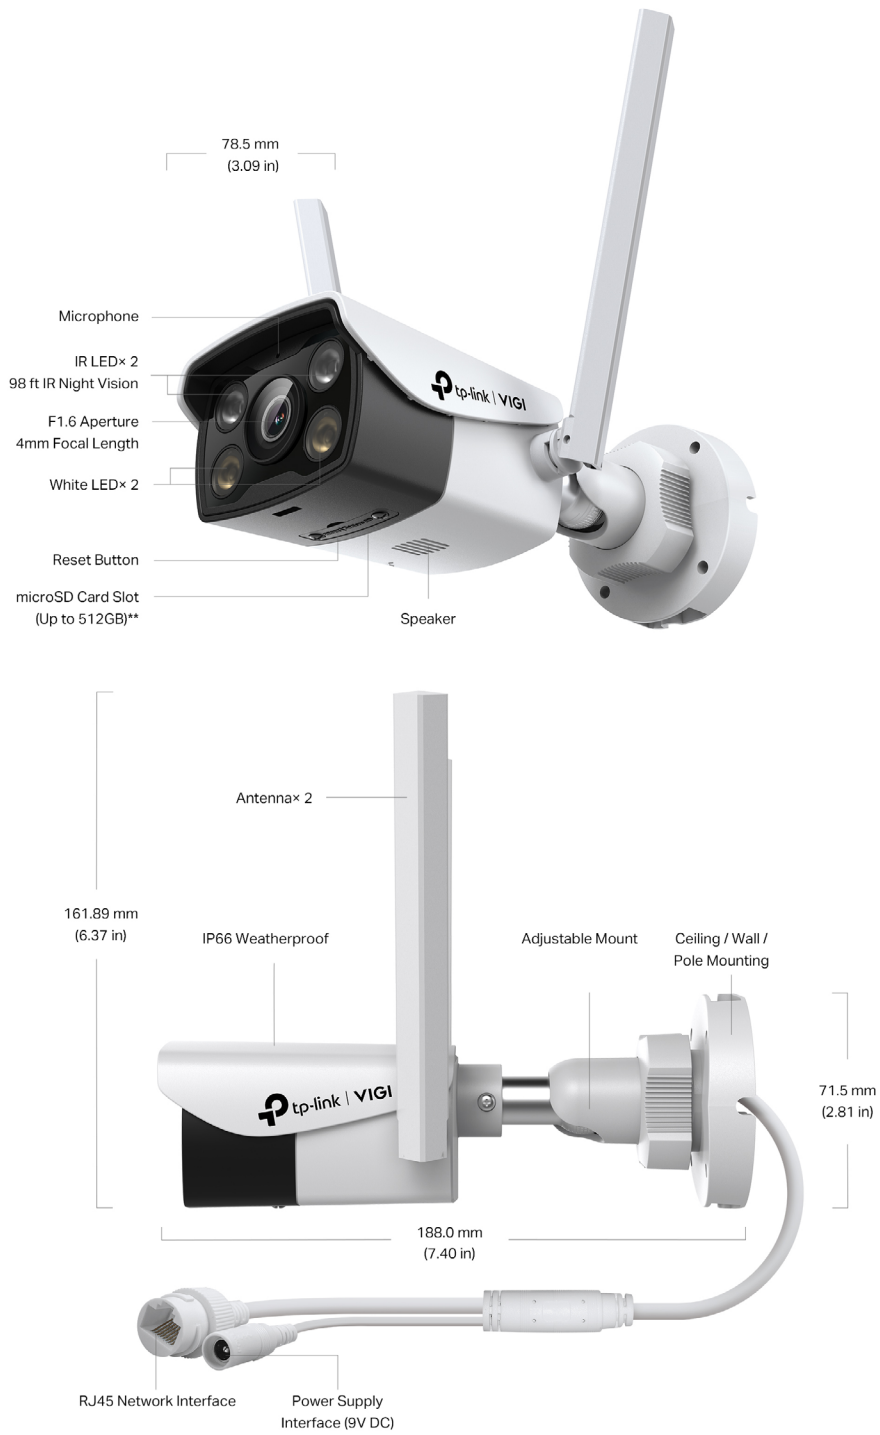

Build Features

**SD card is not included.

*Micro SD card is not included in the package.

Specifications are subject to change without notice and can be found at www.tp-link.com.

©2024 TP-Link