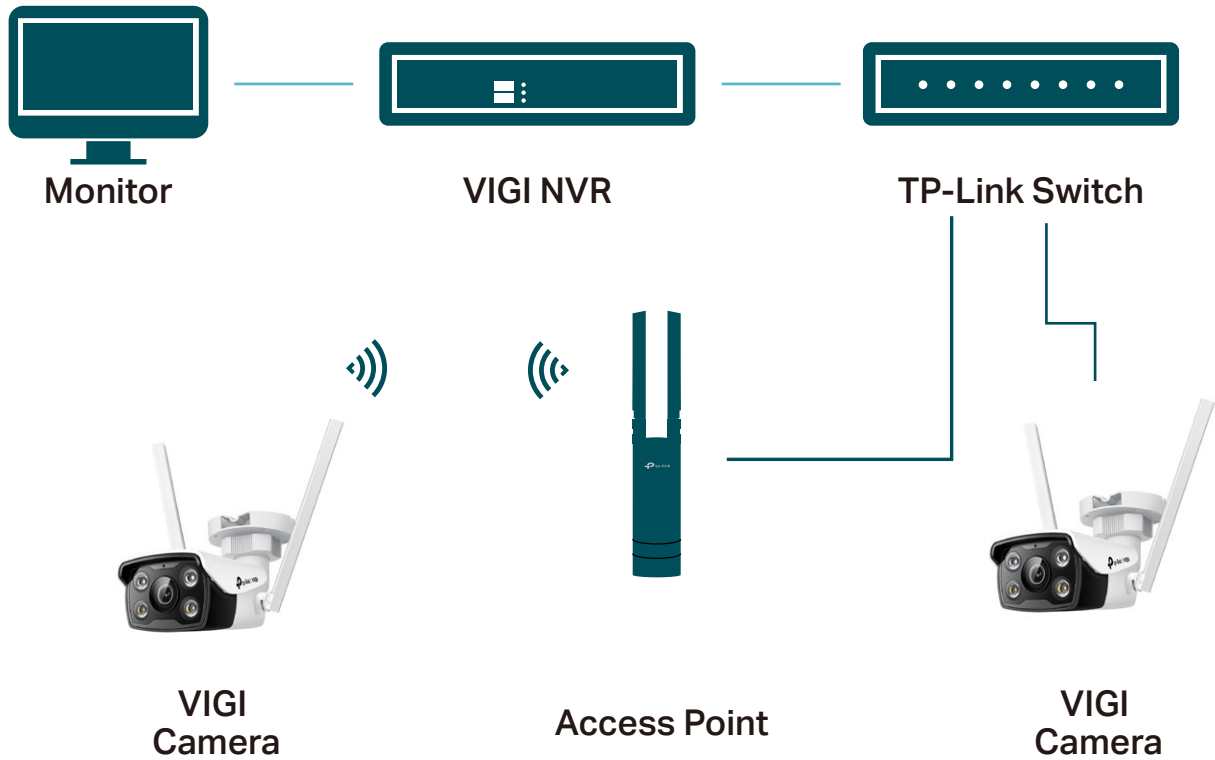

// Smart Detection

Intrusion
Detection

Line-Crossing
Detection

Object Removal
Detection

Object Abandoned
Detection

Region Entering
Detection

Region Exiting
Detection

Motion
Detection

Camera
Tampering

// SmartVid

Smart IR

Keeps objects from being under-rendered when far away or overexposed when close to camera at night.

WDR

Wide Dynamic Range

Adjusts for lighting contrast to minimize shadowing effects and renders images true to life.

3D DNR

Removes abnormal pixelation to provide clearer video and eliminate distortion.

// VIGI Surveillance Solution

The VIGI professional surveillance system by TP-Link is dedicated to protecting the business that you've worked hard to build—whenever, wherever.

Outstanding functions, reliable quality guarantees, and simplified installation work together to ensure your business stays safe and sound.

// Flexible Installation

Find the perfect vantage point by simply securing your camera to the ceiling, wall, or pole.