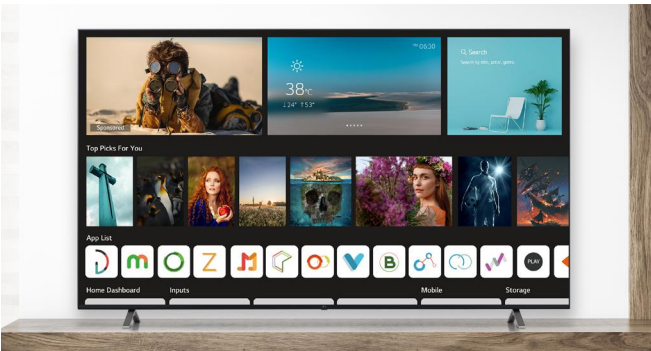

* All images in this datasheet are for illustrative purposes only.

UHD Signage UT801C (ASIA, India)

4K UHD Smart TV

4K UHD

ThinQ AI

HGIG

Thrilling Sports Experience

Bring the Cinema Home

	UT801C0SB 75/70/65/55/50/43UT8050PSB	UT801COLA, UT811COLA 86/75UT81006LA 65/55/50/43UT80506LA	UT801COLA 75/70/65/55/50/43UT80506LA
Region / Country	ASIA	New Zealand	India
Design	Stand Type	2 poles	2 poles
Display	Inch	86", 75", 70", 65", 55", 50", 43" (Differs by Country)	86", 75", 65", 55", 50", 43"
	Resolution	3,840 × 2,160 (4K UHD)	3,840 × 2,160 (4K UHD)
Broadcasting System	Digital	DVB-T2/T (Terrestrial) DVB-C (Cable)	DVB-T2/T (Terrestrial), DVB-C (Cable) DVB-S2/S (Satellite)
	Analog	PAL	PAL / SECAM
VESA	75" / 70" : 400 × 400 mm 65" / 55" : 300 × 300 mm 50" / 43" : 200 × 200 mm	86" : 600 × 400 mm 75" : 400 × 400 mm 65" / 55" : 300 × 300 mm 50" / 43" : 200 × 200 mm	75" / 70" : 400 × 400 mm 65" / 55" : 300 × 300 mm 50" / 43" : 200 × 200 mm

4K UHD, Vibrant Viewing in Ultra High Resolution

LG UHD TVs surpass your expectations every time. Experience lifelike picture quality and vivid colours with four times more pixel accuracy than Full HD.

ThinQ AI, Think You Know Smart? Think Again.

LG ThinQ is here to maximize your TV experience. Choose your favorite voice assistant and control your TV using your voice with an all new home screen providing more convenience and control.