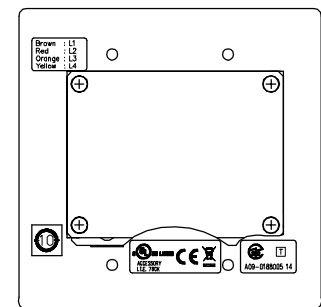

## DESCRIPTION

The RS-460 is a substation to be connected to the N-8400RS 4-Wire Substation Interface Unit. Pressing a call button will initiate a call to a preprogrammed master station, enabling a conversation.

## SPECIFICATIONS

Call Button	Momentary (Emergency call: Press twice within 400 ms.)
Rated Input	1 W
Internal Speaker	cone-type
Internal Mic	Electret condenser type
Wiring	Twisted pair cables (2-pair)
Transmission Range	1 km (1093 yd)/ $\phi$ 0.5 mm (AWG24) 1.5 km (1640 yd)/ $\phi$ 0.65 mm (AWG22) 2 km (2187 yd)/ $\phi$ 0.9 mm (AWG19)
Operating Temperature	-10 °C to +50 °C (14 °F to 122 °F) (Temperature range not to freeze the speaker and switch)
Housing Protection	BS EN62262: 2002: IK02 equivalent
Finish	Panel: Stainless steel, hairline Call Button: Metal, silver
Dimensions	120 (W) × 120 (H) × 49.5 (D) mm (4.72" × 4.72" × 1.95")
Weight	540 g (1.19 lb)
Accessory	Box mounting screw (No.6-32UNC × 18) .....4, Box mounting screw (M4 × 25) .....4
Applicable Box	For flush-mount: 2-gang electrical box YC-302 (option) For surface-mount: Indoor wall-mount box YC-822 (option)

## APPEARANCE

Top View

Front View

Side View

Rear View

UNIT: mm    SCALE: 1/3