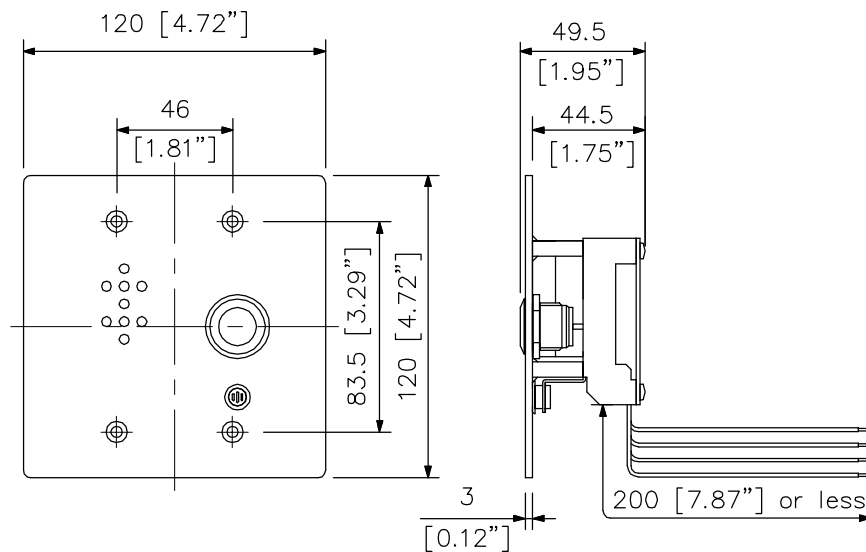

## DESCRIPTION

The RS-460 is a substation to be connected to the N-8400RS 4-Wire Substation Interface Unit. Pressing a call button will initiate a call to a preprogrammed master station, enabling a conversation.

## SPECIFICATIONS

Call Button	Momentary (Emergency call: Press twice within 400 ms.)
Rated Input	1 W
Internal Speaker	cone-type
Internal Mic	Electret condenser type
Wiring	Twisted pair cables (2-pair)
Transmission Range	1 km (1093 yd)/ $\phi$ 0.5 mm (AWG24) 1.5 km (1640 yd)/ $\phi$ 0.65 mm (AWG22) 2 km (2187 yd)/ $\phi$ 0.9 mm (AWG19)
Operating Temperature	-10 °C to +50 °C (14 °F to 122 °F) (Temperature range not to freeze the speaker and switch)
Housing Protection	BS EN62262: 2002: IK02 equivalent
Finish	Panel: Stainless steel, hairline Call Button: Metal, silver
Dimensions	120 (W) × 120 (H) × 49.5 (D) mm (4.72" × 4.72" × 1.95")
Weight	540 g (1.19 lb)
Accessory	Box mounting screw (No.6-32UNC × 18) .....4, Box mounting screw (M4 × 25) .....4
Applicable Box	For flush-mount: 2-gang electrical box YC-302 (option) For surface-mount: Indoor wall-mount box YC-822 (option)

## APPEARANCE

Top View

Front View

Side View

Rear View

UNIT: mm    SCALE: 1/3