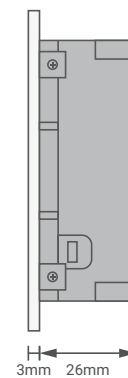

Titania 3G panel
TIT-3G-BUS-S