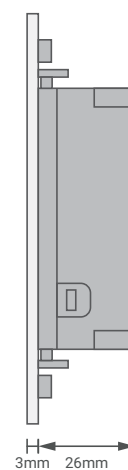

TIS TITAN / TITANIA PANEL

2/3G Touch Switch

Models: TIT-2G-BUS-K, TIT-2G-BUS-S
TIT-3G-BUS-K, TIT-3G-BUS-S

PRODUCT SPECIFICATIONS

Temperature range	Operation	-10...60°C
	Storage	-20...50°C
	Transport	-25...75°C

Air humidity	<80% non-condensing	

Titan 3G panel
TIT-3G-BUS-K

Titania 3G panel
TIT-3G-BUS-S

Copyright © 2022 TIS, All Rights Reserved
TIS Logo is registered trademark of TIS CONTROL.
All of the specification are subject to change without notice.

TIS CONTROL PTY LIMITED
SA, AUSTRALIA

TIS CONTROL LIMITED
Wanchai, Hong Kong