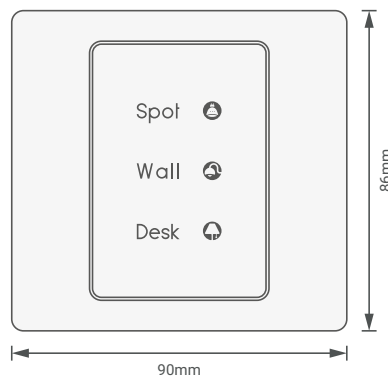

Titania 3G panel
TIT-3G-BUS-S