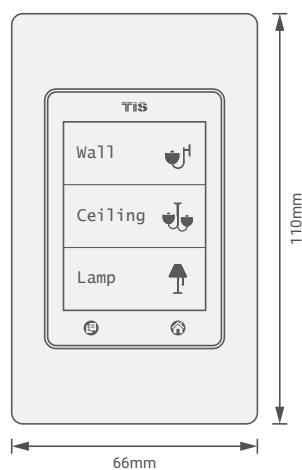

TIS TITAN / TITANIA PANEL

2/3G Touch Switch

Models: TIT-2G-BUS-K, TIT-2G-BUS-S
TIT-3G-BUS-K, TIT-3G-BUS-S

PRODUCT SPECIFICATIONS

Temperature range	Operation	-10...60°C
	Storage	-20...50°C
	Transport	-25...75°C

Air humidity	<80% non-condensing	

Titan 3G panel
TIT-3G-BUS-K

Titania 3G panel
TIT-3G-BUS-S

Copyright © 2022 TIS, All Rights Reserved
TIS Logo is registered trademark of TIS CONTROL.
All of the specification are subject to change without notice.

TIS CONTROL PTY LIMITED
SA, AUSTRALIA

TIS CONTROL LIMITED
Wanchai, Hong Kong