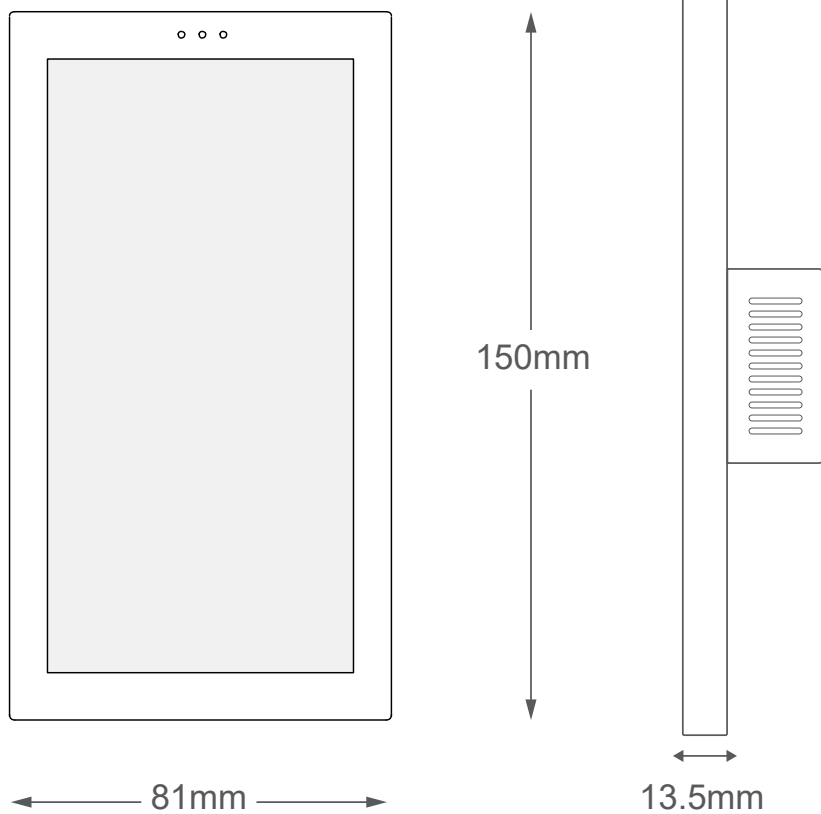

TIS SATURN 57 INTERFACE

SMART WALL PANEL

Model: TIS-SAT57

Copyright © 2022 TIS, All Rights Reserved

TIS Logo is registered trademark of TIS CONTROL .
All of the specification are subject to change without notice.

TIS CONTROL PTY LIMITED
SA , AUSTRALIA

TIS CONTROL LIMITED
Wanchai, Hong Kong